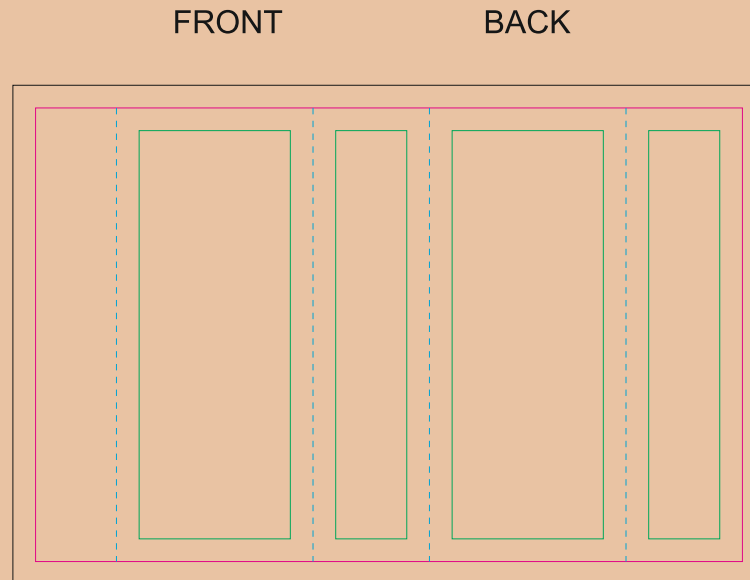

The size of the paper sleeve is for reference only as product packaging size may vary.

Paper Sleeve

——— Margin

——— Edge of product

——— Bleed limit 3-3 mm (background must fill it)

----- Fold line

resolution: min. 300DPI

colours: CMYK

formats: TIFF, PDF, EPS, AI, CDR

The green line indicates the area all non-background object - texts, logos, etc.

The pink outline the maximum size of graphic visible on the product.

The black line indicates the size of the required graphics including bleed.

The size of the paper sleeve is for reference only as product packaging size may vary.

Kraft paper sleeve

——— Margin

——— Edge of product

——— Bleed limit 3-3 mm (background must fill it)

- - - - - Fold line

The black line indicates the size of the required graphics including bleed.