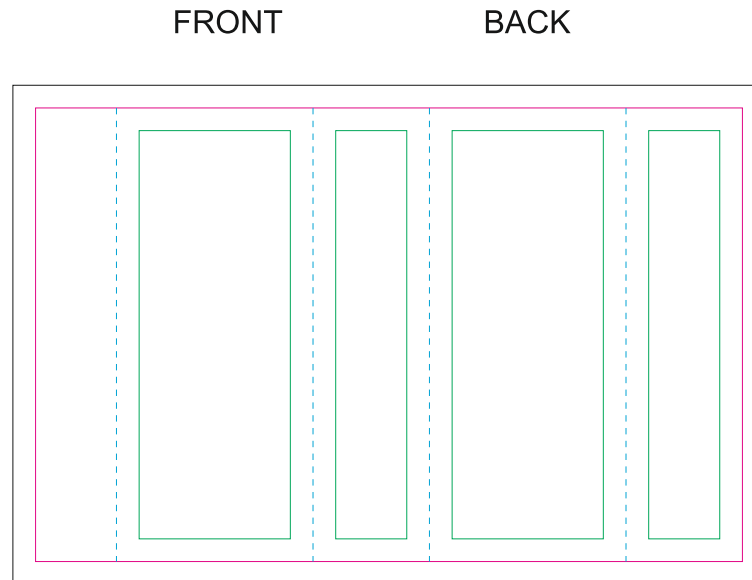

The size of the paper sleeve is for reference only as product packaging size may vary.

Paper Sleeve

——— Margin

——— Edge of product

——— Bleed limit 3-3 mm (background must fill it)

----- Fold line

resolution: min. 300DPI

colours: CMYK

formats: TIFF, PDF, EPS, AI, CDR

The green line indicates the area all non-background object - texts, logos, etc.

The pink outline the maximum size of graphic visible on the product.

The black line indicates the size of the required graphics including bleed.

resolution: min. 300DPI

colours: CMYK

formats: TIFF, PDF, EPS, AI, CDR

The green line indicates the area all non-background object - texts, logos, etc.

The pink outline the maximum size of graphic visible on the product.

The black line indicates the size of the required graphics including bleed.