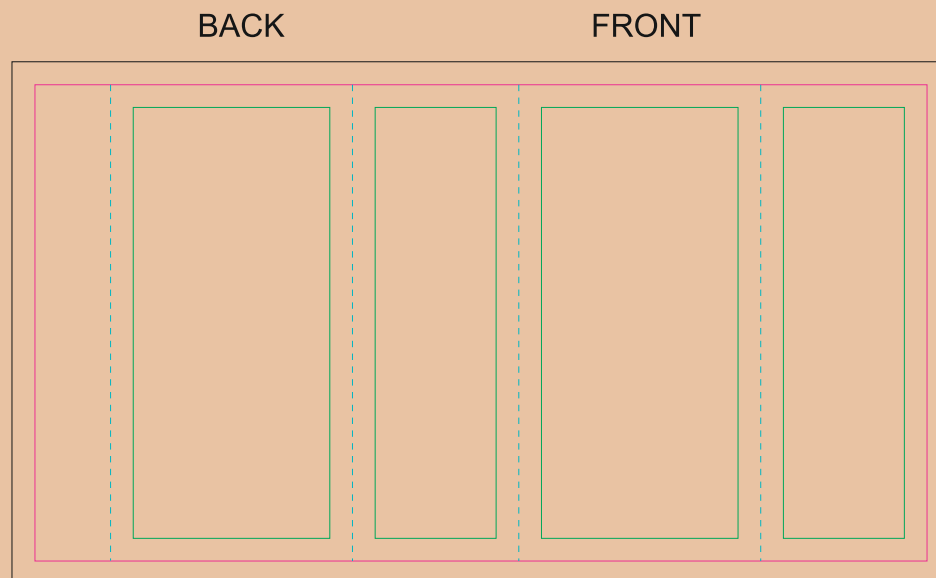

The size of the paper sleeve is for reference only as product packaging size may vary.

Paper Sleeve

- Margin
- Edge of product
- Bleed limit 3-3 mm (background must fill it)
- Fold line

resolution: min. 300DPI

colours: CMYK

formats: TIFF, PDF, EPS, AI, CDR

The green line indicates the area all non-background object - texts, logos, etc.

The pink outline the maximum size of graphic visible on the product.

The black line indicates the size of the required graphics including bleed.

The size of the paper sleeve is for reference only as product packaging size may vary.

Kraft paper sleeve

- Margin
- Edge of product
- Bleed limit 3-3 mm (background must fill it)
- - - - - Fold line

resolution: min. 300DPI