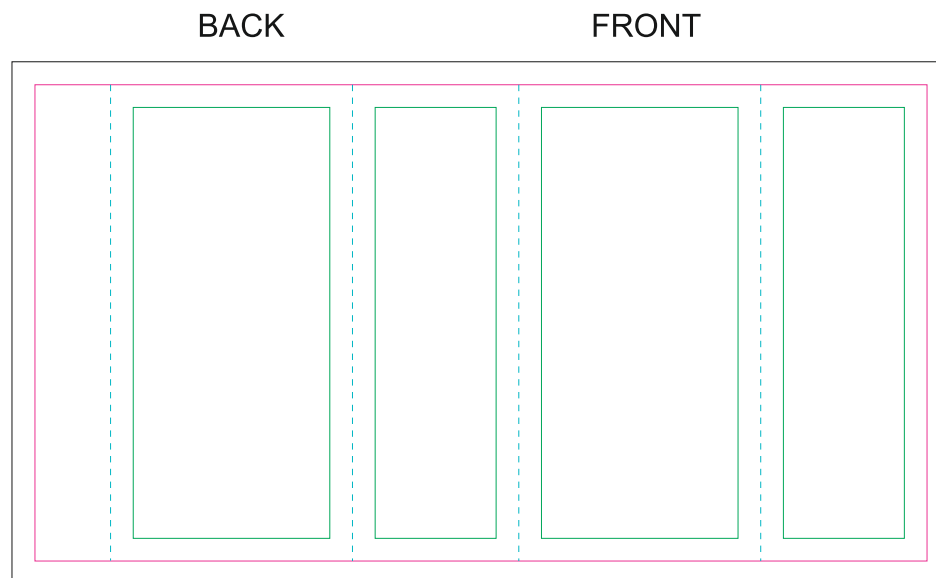

The size of the paper sleeve is for reference only as product packaging size may vary.

Paper Sleeve

- Margin
- Edge of product
- Bleed limit 3-3 mm (background must fill it)
- Fold line

resolution: min. 300DPI

colours: CMYK

formats: TIFF, PDF, EPS, AI, CDR

The green line indicates the area all non-background object - texts, logos, etc.

The pink outline the maximum size of graphic visible on the product.

The black line indicates the size of the required graphics including bleed.

The size of the paper sleeve is for reference only as product packaging size may vary.

Kraft paper sleeve

- Margin
- Edge of product
- Bleed limit 3-3 mm (background must fill it)
- - - - - Fold line

resolution: min. 300DPI