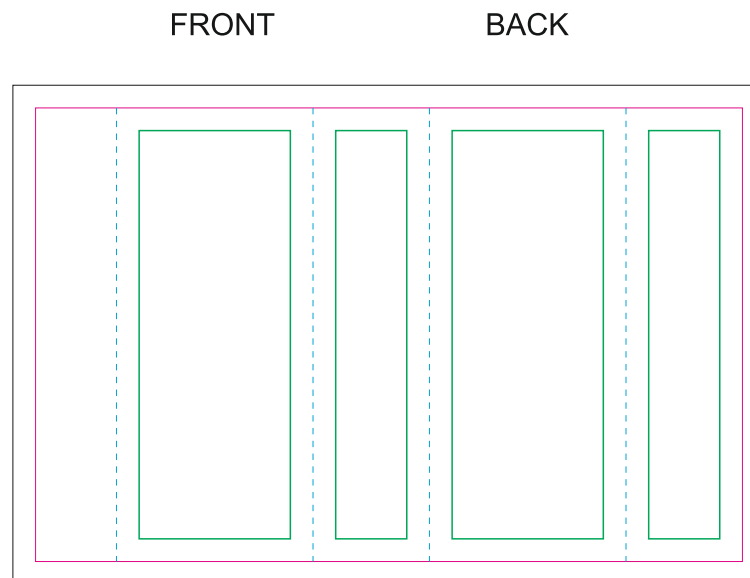

The size of the paper sleeve is for reference only as product packaging size may vary.

Paper Sleeve

- Margin
- Edge of product
- Bleed limit 3-3 mm (background must fill it)
- Fold line

resolution: min. 300DPI

colours: CMYK

formats: TIFF, PDF, EPS, AI, CDR

The green line indicates the area all non-background object - texts, logos, etc.

The pink outline the maximum size of graphic visible on the product.

The black line indicates the size of the required graphics including bleed.

The size of the paper sleeve is for reference only as product packaging size may vary.

Kraft paper sleeve

——— Margin

——— Edge of product

——— Bleed limit 3-3 mm (background must fill it)

----- Fold line

resolution: min. 300DPI