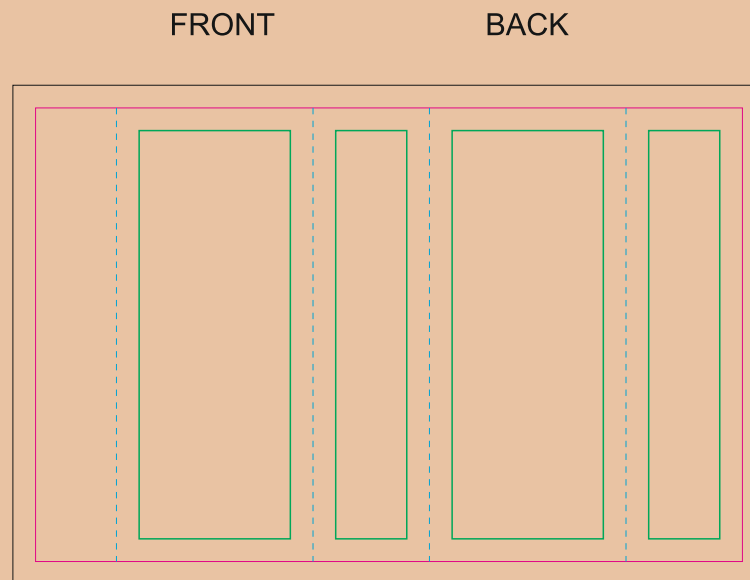

The size of the paper sleeve is for reference only as product packaging size may vary.

Paper Sleeve

- Margin
- Edge of product
- Bleed limit 3-3 mm (background must fill it)
- Fold line

resolution: min. 300DPI

colours: CMYK

formats: TIFF, PDF, EPS, AI, CDR

The green line indicates the area all non-background object - texts, logos, etc.

The pink outline the maximum size of graphic visible on the product.

The black line indicates the size of the required graphics including bleed.

The size of the paper sleeve is for reference only as product packaging size may vary.

Kraft paper sleeve

——— Margin

——— Edge of product

——— Bleed limit 3-3 mm (background must fill it)

----- Fold line

resolution: min. 300DPI