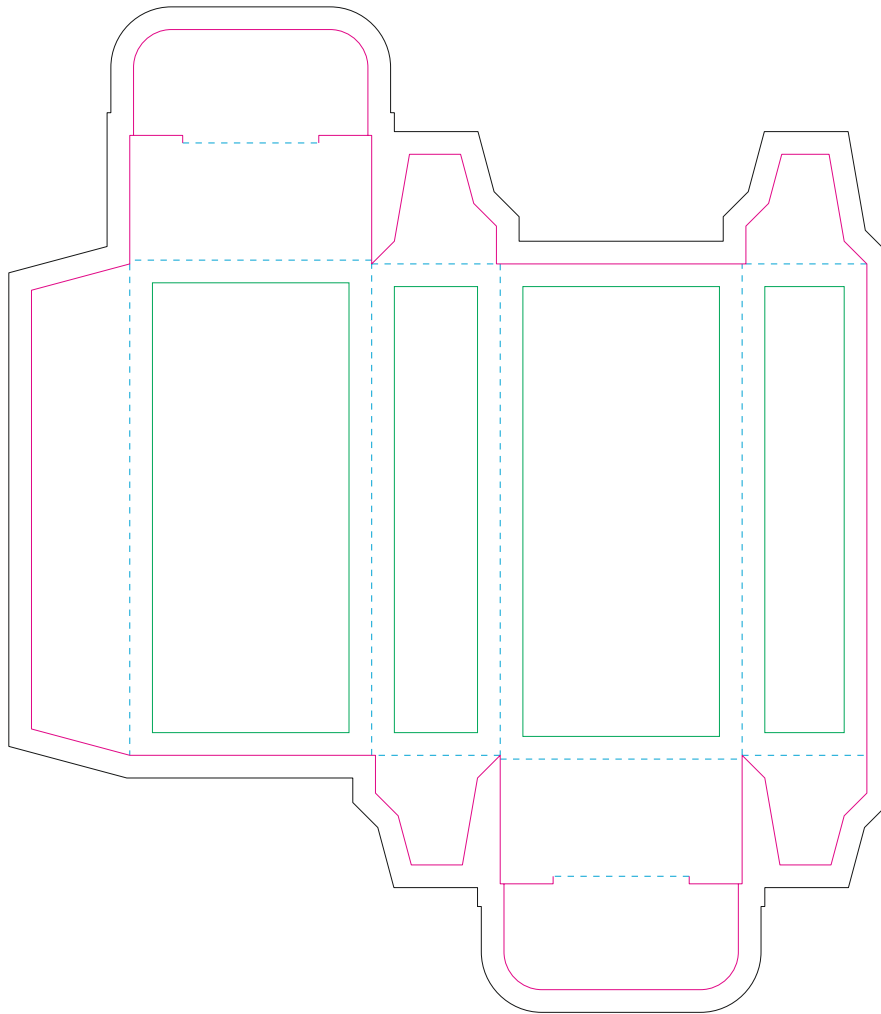

RIGHT SIDE

LEFT SIDE

— Margin

— Edge of printing

resolution: min. 300DPI

colours: CMYK

formats: TIFF, PDF, EPS, AI, CDR

The green line indicates the area all non-background object - texts, logos, etc.

The pink outline the maximum size of graphic visible on the product.

# Paperboard box

- Margin
- Edge of product
- Bleed limit 5-5 mm (background must fill it)
- - - - - Fold line

resolution: min. 300DPI

colours: CMYK

formats: TIFF, PDF, EPS, AI, CDR

The green line indicates the area all non-background object - texts, logos, etc.  
The pink outline the maximum size of graphic visible on the product.  
The black line indicates the size of the required graphics including bleed.

# Kraft Paperboard box

- Margin
- Edge of product
- Bleed limit 5-5 mm (background must fill it)
- - - - - Fold line

resolution: min. 300DPI

colours: CMYK

formats: TIFF, PDF, EPS, AI, CDR

The green line indicates the area all non-background object - texts, logos, etc.  
The pink outline the maximum size of graphic visible on the product.  
The black line indicates the size of the required graphics including bleed.