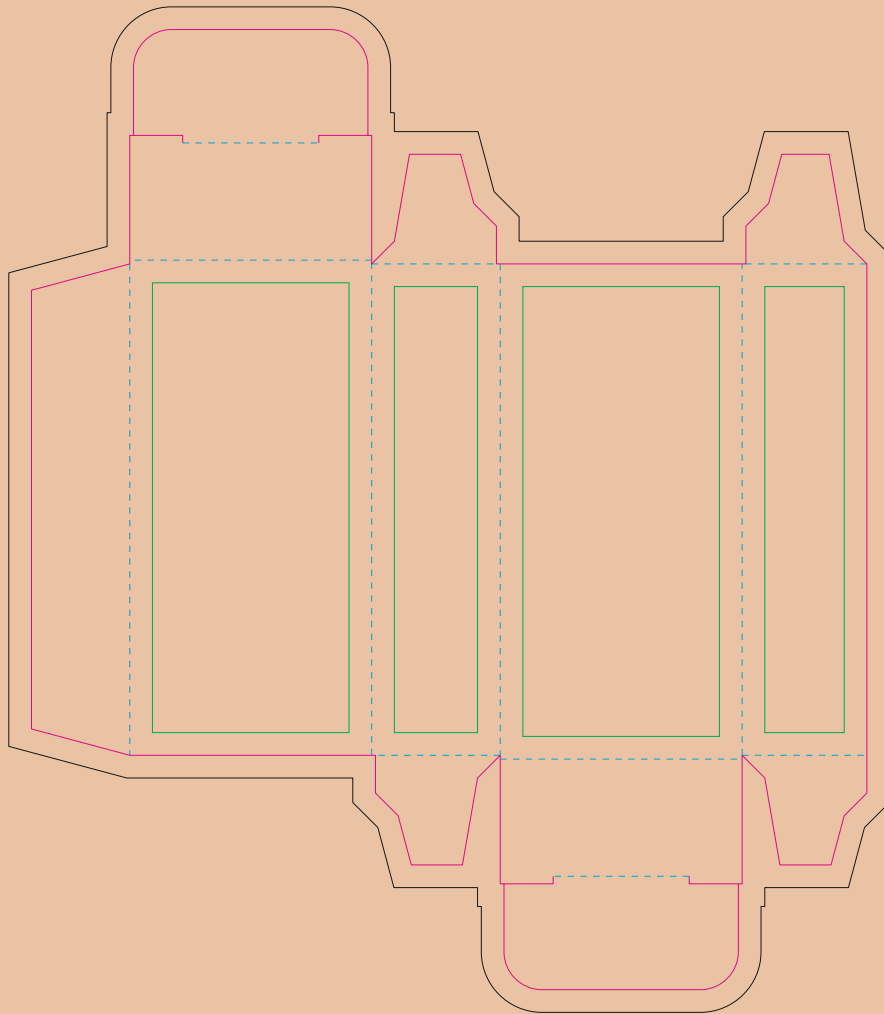

RIGHT SIDE

LEFT SIDE

— Margin

— Edge of printing

resolution: min. 300DPI

colours: CMYK

formats: TIFF, PDF, EPS, AI, CDR

The green line indicates the area all non-background object - texts, logos, etc.

The pink outline the maximum size of graphic visible on the product.

# Paperboard box

- Margin
- Edge of product
- Bleed limit 5-5 mm (background must fill it)
- - - - - Fold line

resolution: min. 300DPI

colours: CMYK

formats: TIFF, PDF, EPS, AI, CDR

The green line indicates the area all non-background object - texts, logos, etc.  
The pink outline the maximum size of graphic visible on the product.  
The black line indicates the size of the required graphics including bleed.

# Kraft Paperboard box

- Margin
- Edge of product
- Bleed limit 5-5 mm (background must fill it)
- - - - - Fold line

resolution: min. 300DPI

colours: CMYK

formats: TIFF, PDF, EPS, AI, CDR

The green line indicates the area all non-background object - texts, logos, etc.  
The pink outline the maximum size of graphic visible on the product.  
The black line indicates the size of the required graphics including bleed.