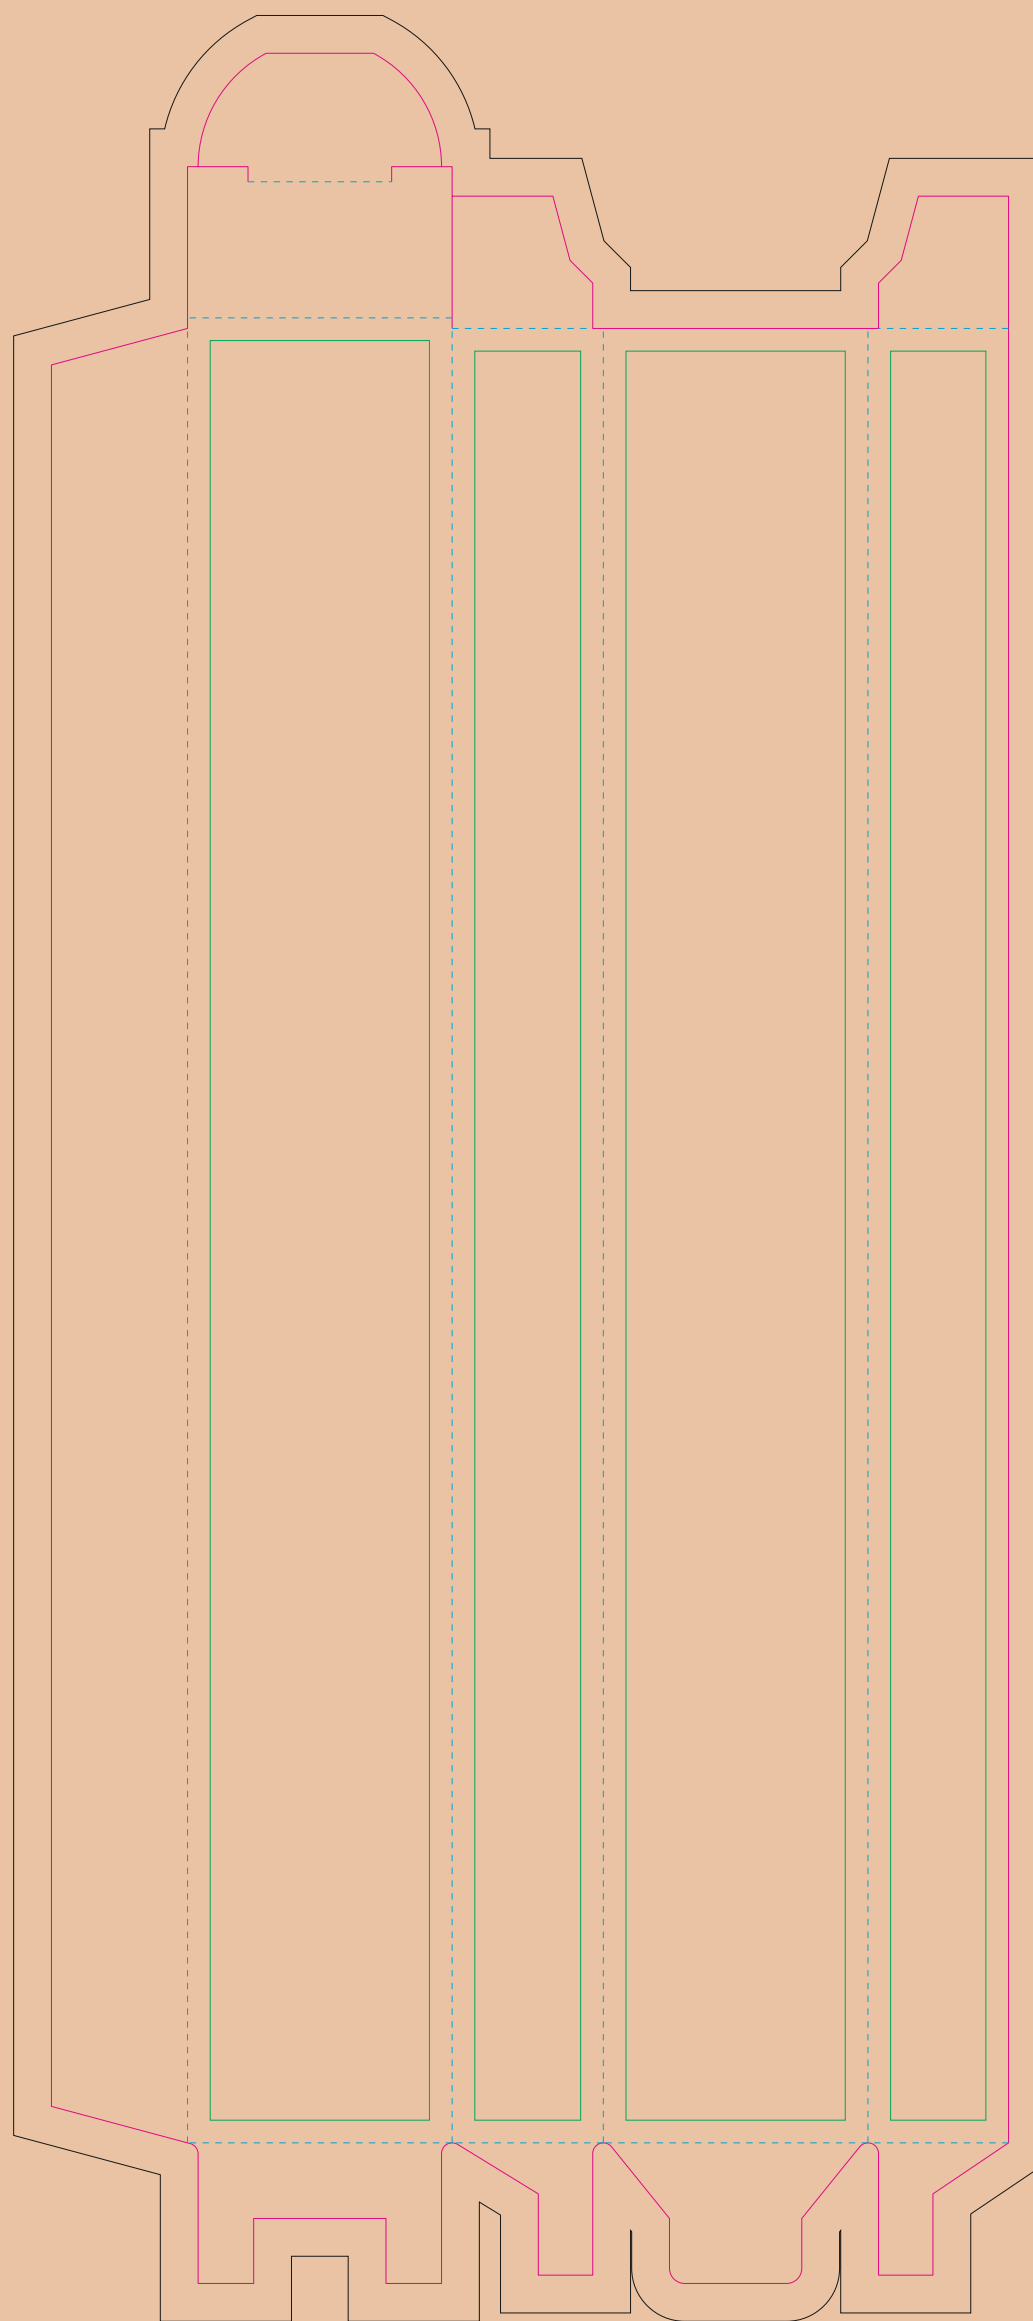

RIGHT SIDE

LEFT SIDE

— Margin

— Edge of printing

resolution: min. 300DPI

colours: CMYK

formats: TIFF, PDF, EPS, AI, CDR

The green line indicates the area all non-background object - texts, logos, etc.

The pink outline the maximum size of graphic visible on the product.

Corrugated cardboard box

- Margin
- Edge of product
- Bleed limit 5-5 mm (background must fill it)
- - - - - Fold line

resolution: min. 300DPI
colours: CMYK
formats: TIFF, PDF, EPS, AI, CDR

The green line indicates the area all non-background object - texts, logos, etc.
The pink outline the maximum size of graphic visible on the product.
The black line indicates the size of the required graphics including bleed.

Kraft corrugated cardboard box

- Margin
- Edge of product
- Bleed limit 5-5 mm (background must fill it)
- - - - - Fold line

resolution: min. 300DPI
colours: CMYK
formats: TIFF, PDF, EPS, AI, CDR

The green line indicates the area all non-background object - texts, logos, etc.
The pink outline the maximum size of graphic visible on the product.
The black line indicates the size of the required graphics including bleed.