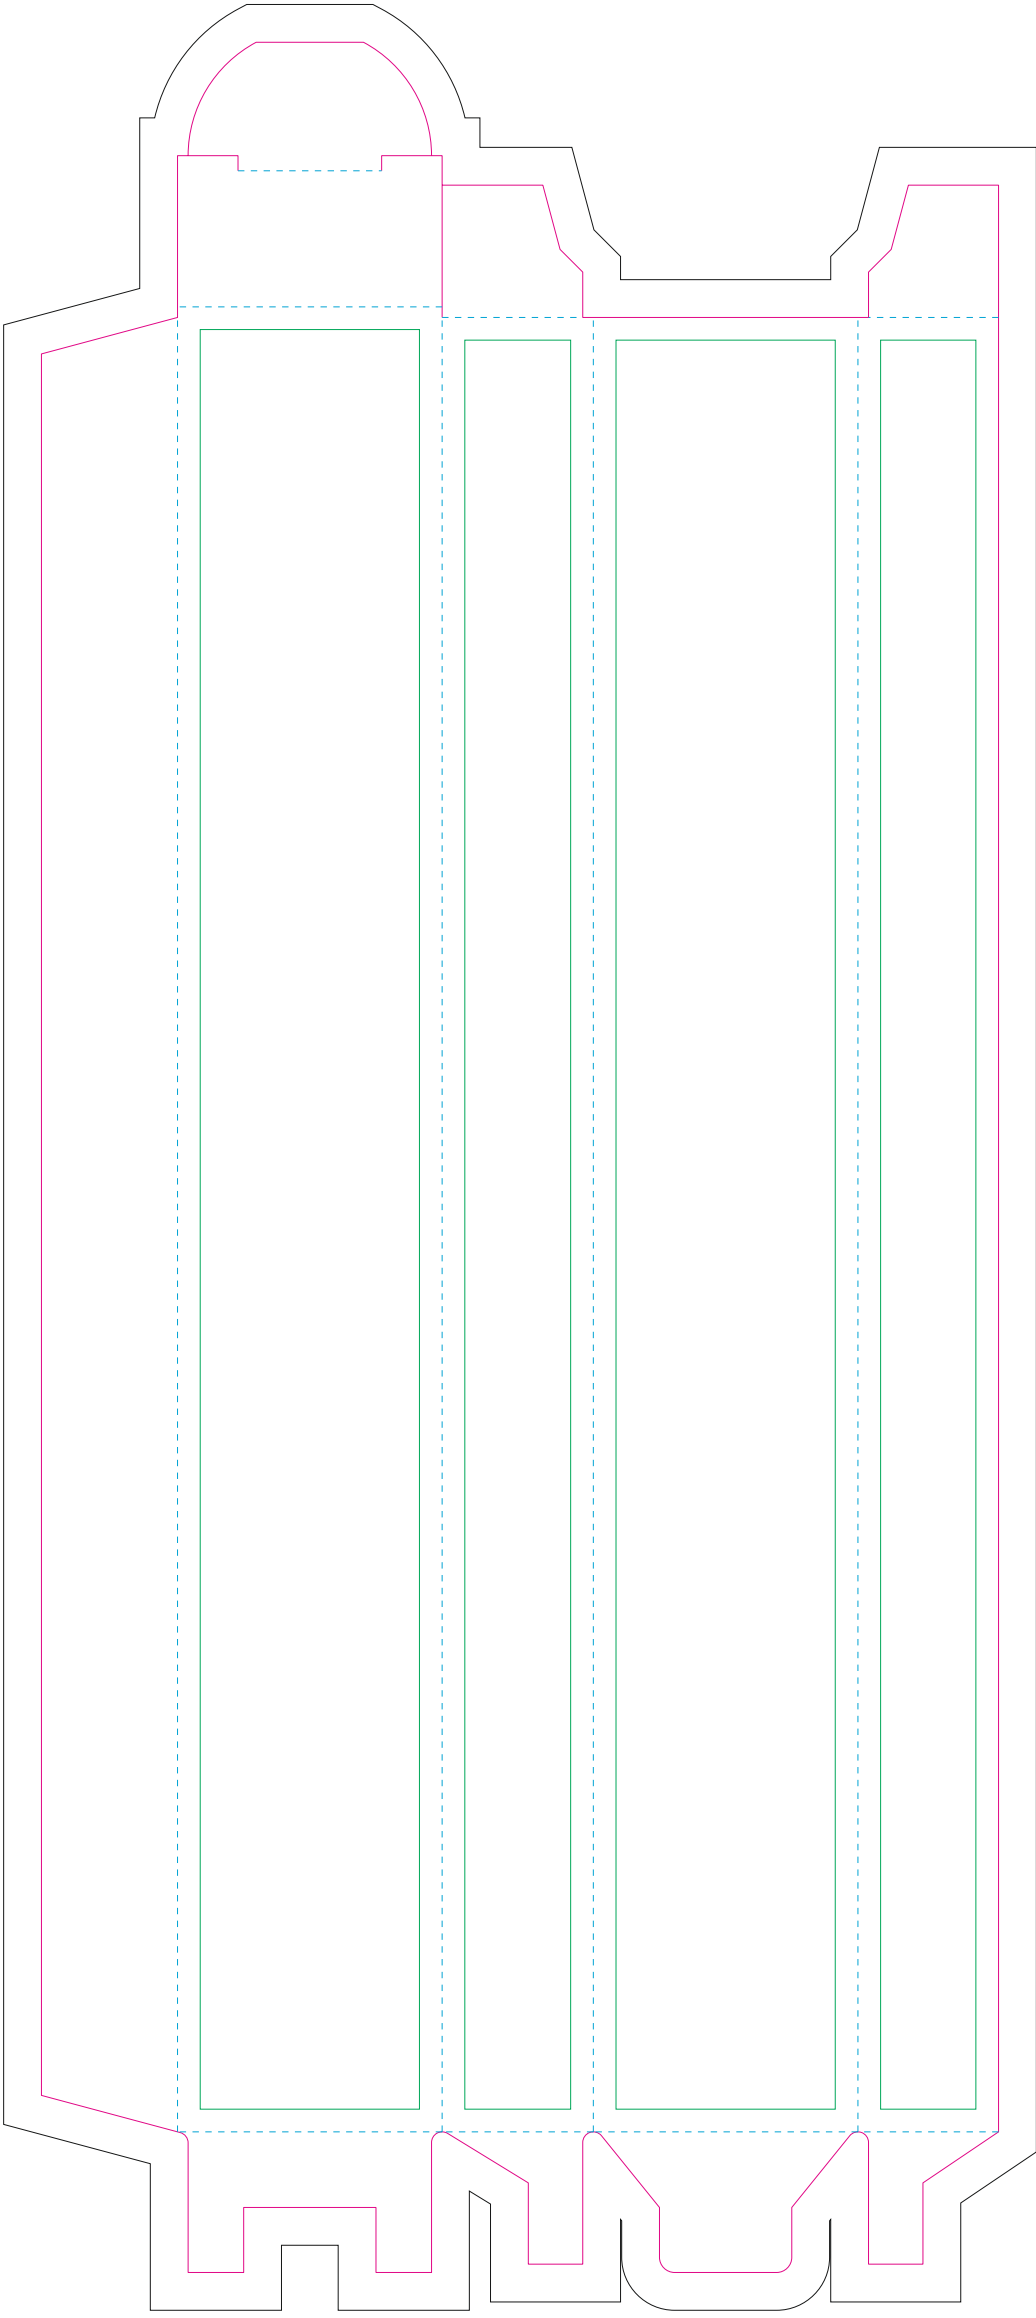

RIGHT SIDE

LEFT SIDE

— Margin

— Edge of printing

resolution: min. 300DPI

colours: CMYK

formats: TIFF, PDF, EPS, AI, CDR

The green line indicates the area all non-background object - texts, logos, etc.

The pink outline the maximum size of graphic visible on the product.

Corrugated cardboard box

- Margin
- Edge of product
- Bleed limit 5-5 mm (background must fill it)
- - - - - Fold line

resolution: min. 300DPI
colours: CMYK
formats: TIFF, PDF, EPS, AI, CDR

The green line indicates the area all non-background object - texts, logos, etc.
The pink outline the maximum size of graphic visible on the product.
The black line indicates the size of the required graphics including bleed.

Kraft corrugated cardboard box

- Margin
- Edge of product
- Bleed limit 5-5 mm (background must fill it)
- - - - - Fold line

resolution: min. 300DPI
colours: CMYK
formats: TIFF, PDF, EPS, AI, CDR

The green line indicates the area all non-background object - texts, logos, etc.
The pink outline the maximum size of graphic visible on the product.
The black line indicates the size of the required graphics including bleed.