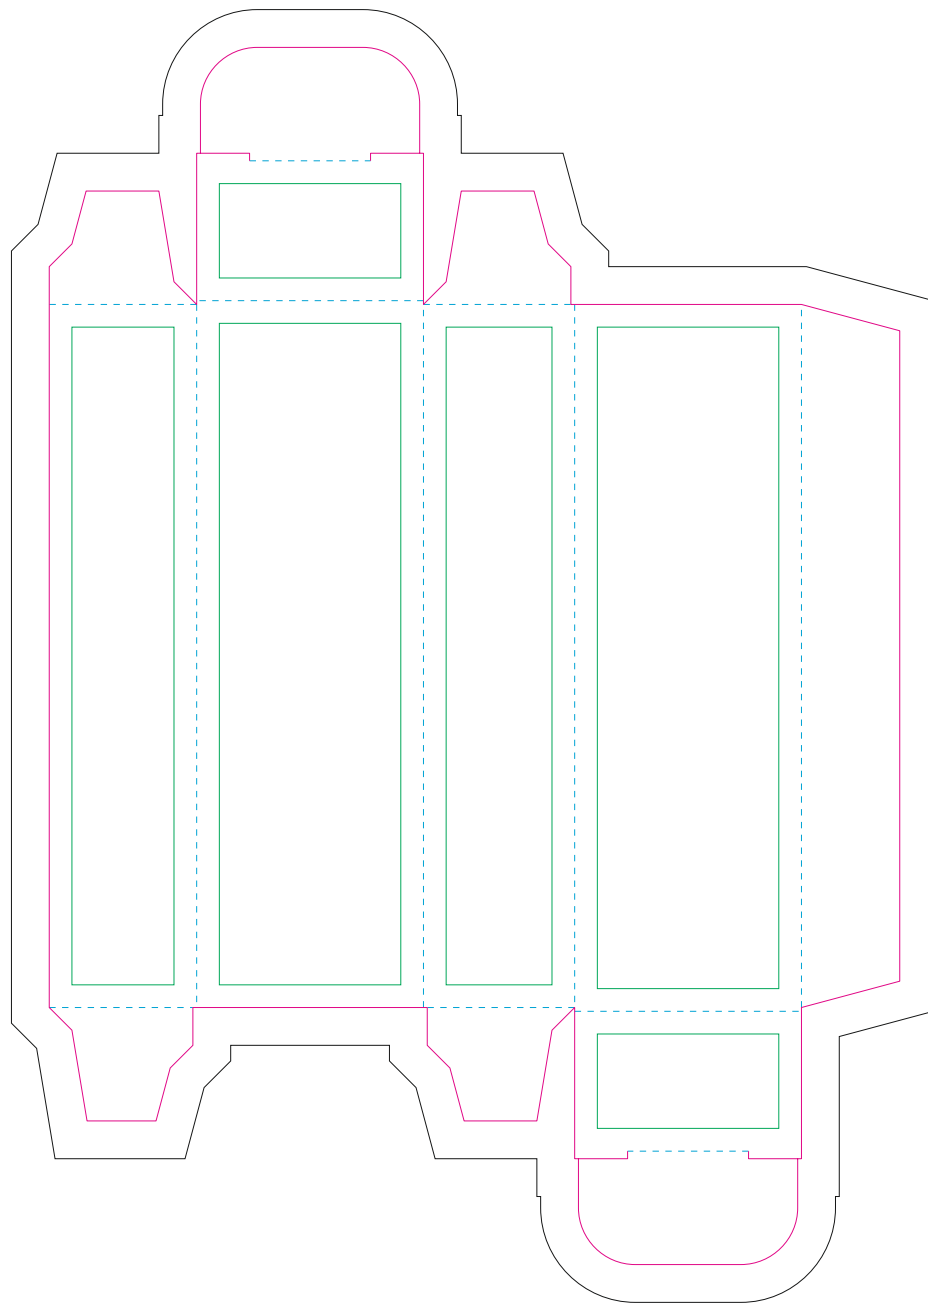

# Paperboard box

- Margin
- Edge of product
- Bleed limit 5-5 mm (background must fill it)
- - - - - Fold line

resolution: min. 300DPI

colours: CMYK

formats: TIFF, PDF, EPS, AI, CDR

The green line indicates the area all non-background object - texts, logos, etc.

The pink outline the maximum size of graphic visible on the product.

The black line indicates the size of the required graphics including bleed.

# Kraft Paperboard box

- Margin
- Edge of product
- Bleed limit 5-5 mm (background must fill it)
- - - - - Fold line

resolution: min. 300DPI

colours: CMYK

formats: TIFF, PDF, EPS, AI, CDR

The green line indicates the area all non-background object - texts, logos, etc.