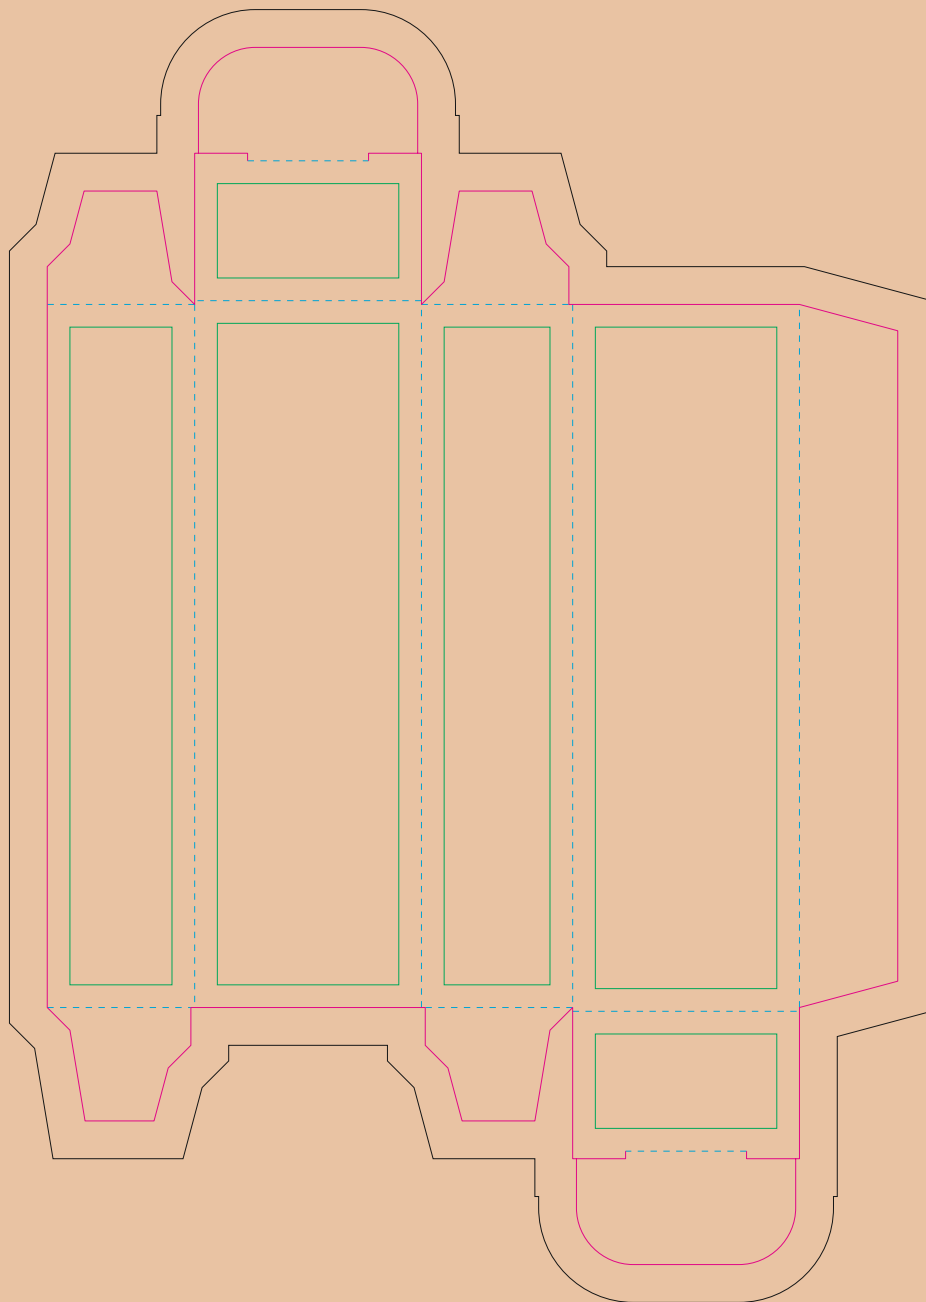

# Paperboard box

- Margin
- Edge of product
- Bleed limit 5-5 mm (background must fill it)
- - - - - Fold line

resolution: min. 300DPI

colours: CMYK

formats: TIFF, PDF, EPS, AI, CDR

The green line indicates the area all non-background object - texts, logos, etc.

The pink outline the maximum size of graphic visible on the product.

The black line indicates the size of the required graphics including bleed.

# Kraft Paperboard box

- Margin
- Edge of product
- Bleed limit 5-5 mm (background must fill it)
- - - - - Fold line

resolution: min. 300DPI

colours: CMYK

formats: TIFF, PDF, EPS, AI, CDR

The green line indicates the area all non-background object - texts, logos, etc.