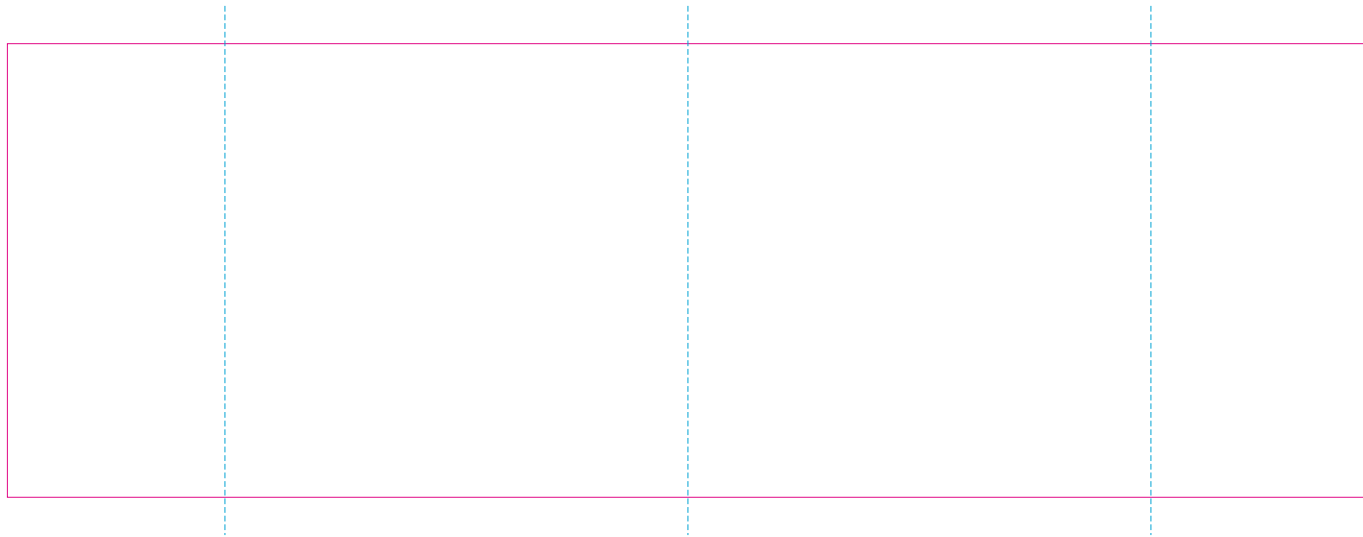

RUV

— Edge of graphics

- - - centerlines

resolution: min. 300 DPI
colours: CMYK
formats: TIFF, PDF, EPS, AI, CDR

The pink outline the maximum size of graphic visible on the product.
The blue dash line indicates the center line of the left, right and middle side of object.

RS

—— Edge of graphics

- - - - centerlines

resolution: min. 300 DPI

colours: CMYK

formats: TIFF, PDF, EPS, AI, CDR

The pink outline the maximum size of graphic visible on the product.

The blue dash line indicates the center line of the left, right and middle side of object.