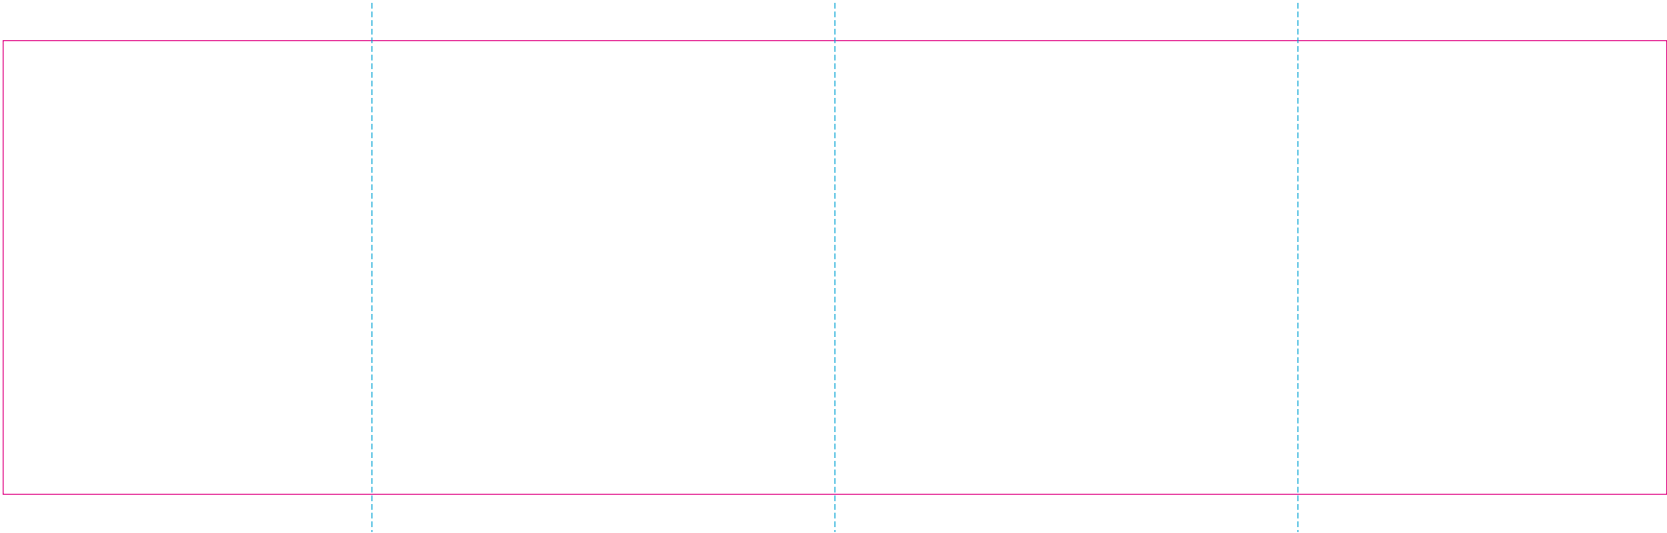

RUV

— Edge of graphics

- - - centerlines

resolution: min. 300 DPI
colours: CMYK
formats: TIFF, PDF, EPS, AI, CDR

The pink outline the maximum size of graphic visible on the product.
The blue dash line indicates the center line of the left, right and middle side of object.

RS

—— Edge of graphics

- - - - centerlines

resolution: min. 300 DPI

colours: CMYK

formats: TIFF, PDF, EPS, AI, CDR

The pink outline the maximum size of graphic visible on the product.

The blue dash line indicates the center line of the left, right and middle side of object.