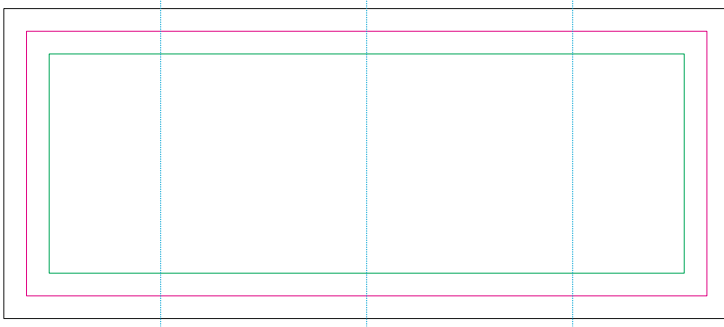

VS

—— Edge of graphics

----- centerlines

resolution: min. 300 DPI

colours: CMYK

formats: TIFF, PDF, EPS, AI, CDR

The pink outline the maximum size of graphic visible on the product.

The blue dash line indicates the center line of the left, right and middle side of object.

Paperboard box

- Margin
- Edge of product
- Bleed limit 5-5 mm (background must fill it)
- - - - - Fold line

resolution: min. 300DPI

colours: CMYK

formats: TIFF, PDF, EPS, AI, CDR

The green line indicates the area all non-background object - texts, logos, etc.
The pink outline the maximum size of graphic visible on the product.
The black line indicates the size of the required graphics including bleed.

Kraft Paperboard box

- Margin
- Edge of product
- Bleed limit 5-5 mm (background must fill it)
- - - - - Fold line

resolution: min. 300DPI
colours: CMYK
formats: TIFF, PDF, EPS, AI, CDR

The green line indicates the area all non-background object - texts, logos, etc.
The pink outline the maximum size of graphic visible on the product.
The black line indicates the size of the required graphics including bleed.