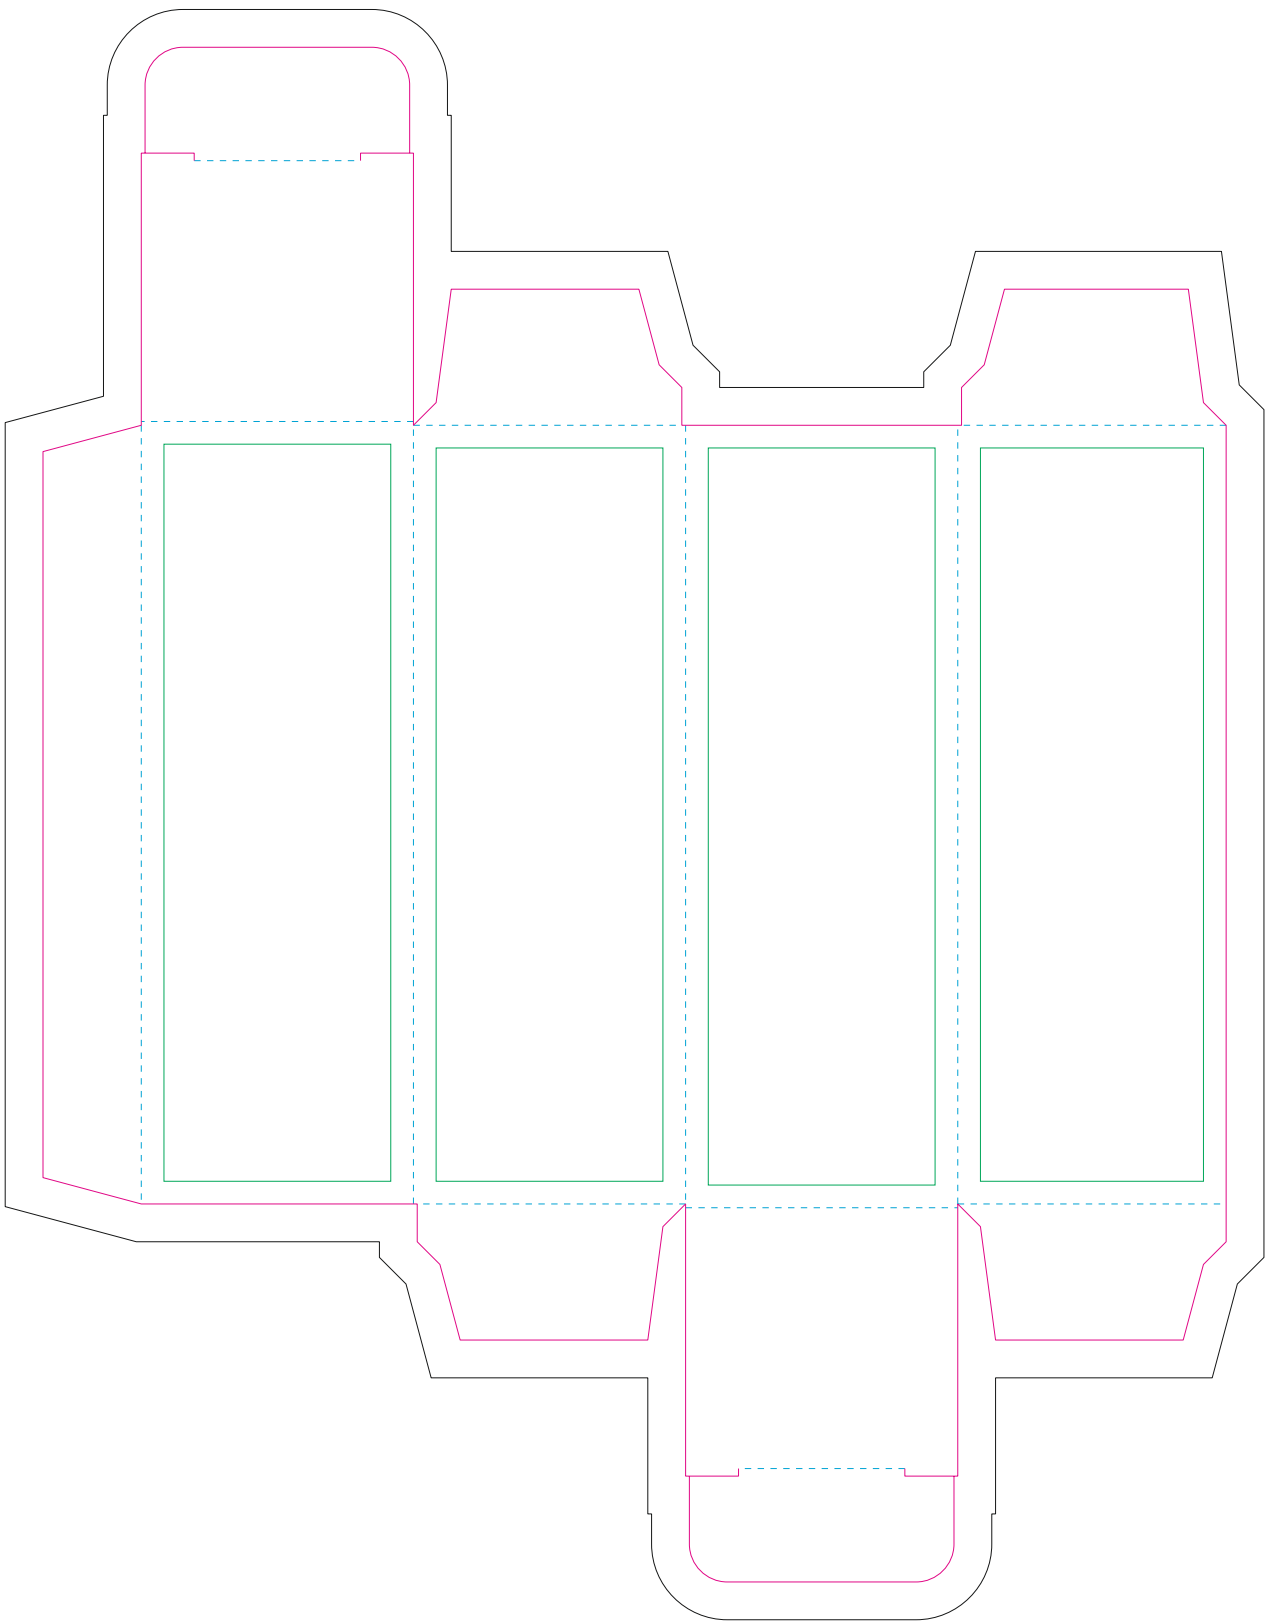

VS

—— Edge of graphics

----- centerlines

resolution: min. 300 DPI

colours: CMYK

formats: TIFF, PDF, EPS, AI, CDR

The pink outline the maximum size of graphic visible on the product.

The blue dash line indicates the center line of the left, right and middle side of object.

Paperboard box

- Margin
- Edge of product
- Bleed limit 5-5 mm (background must fill it)
- - - - - Fold line

resolution: min. 300DPI

colours: CMYK

formats: TIFF, PDF, EPS, AI, CDR

The green line indicates the area all non-background object - texts, logos, etc.
The pink outline the maximum size of graphic visible on the product.
The black line indicates the size of the required graphics including bleed.

Kraft Paperboard box

- Margin
- Edge of product
- Bleed limit 5-5 mm (background must fill it)
- - - - - Fold line

resolution: min. 300DPI
colours: CMYK
formats: TIFF, PDF, EPS, AI, CDR

The green line indicates the area all non-background object - texts, logos, etc.
The pink outline the maximum size of graphic visible on the product.
The black line indicates the size of the required graphics including bleed.