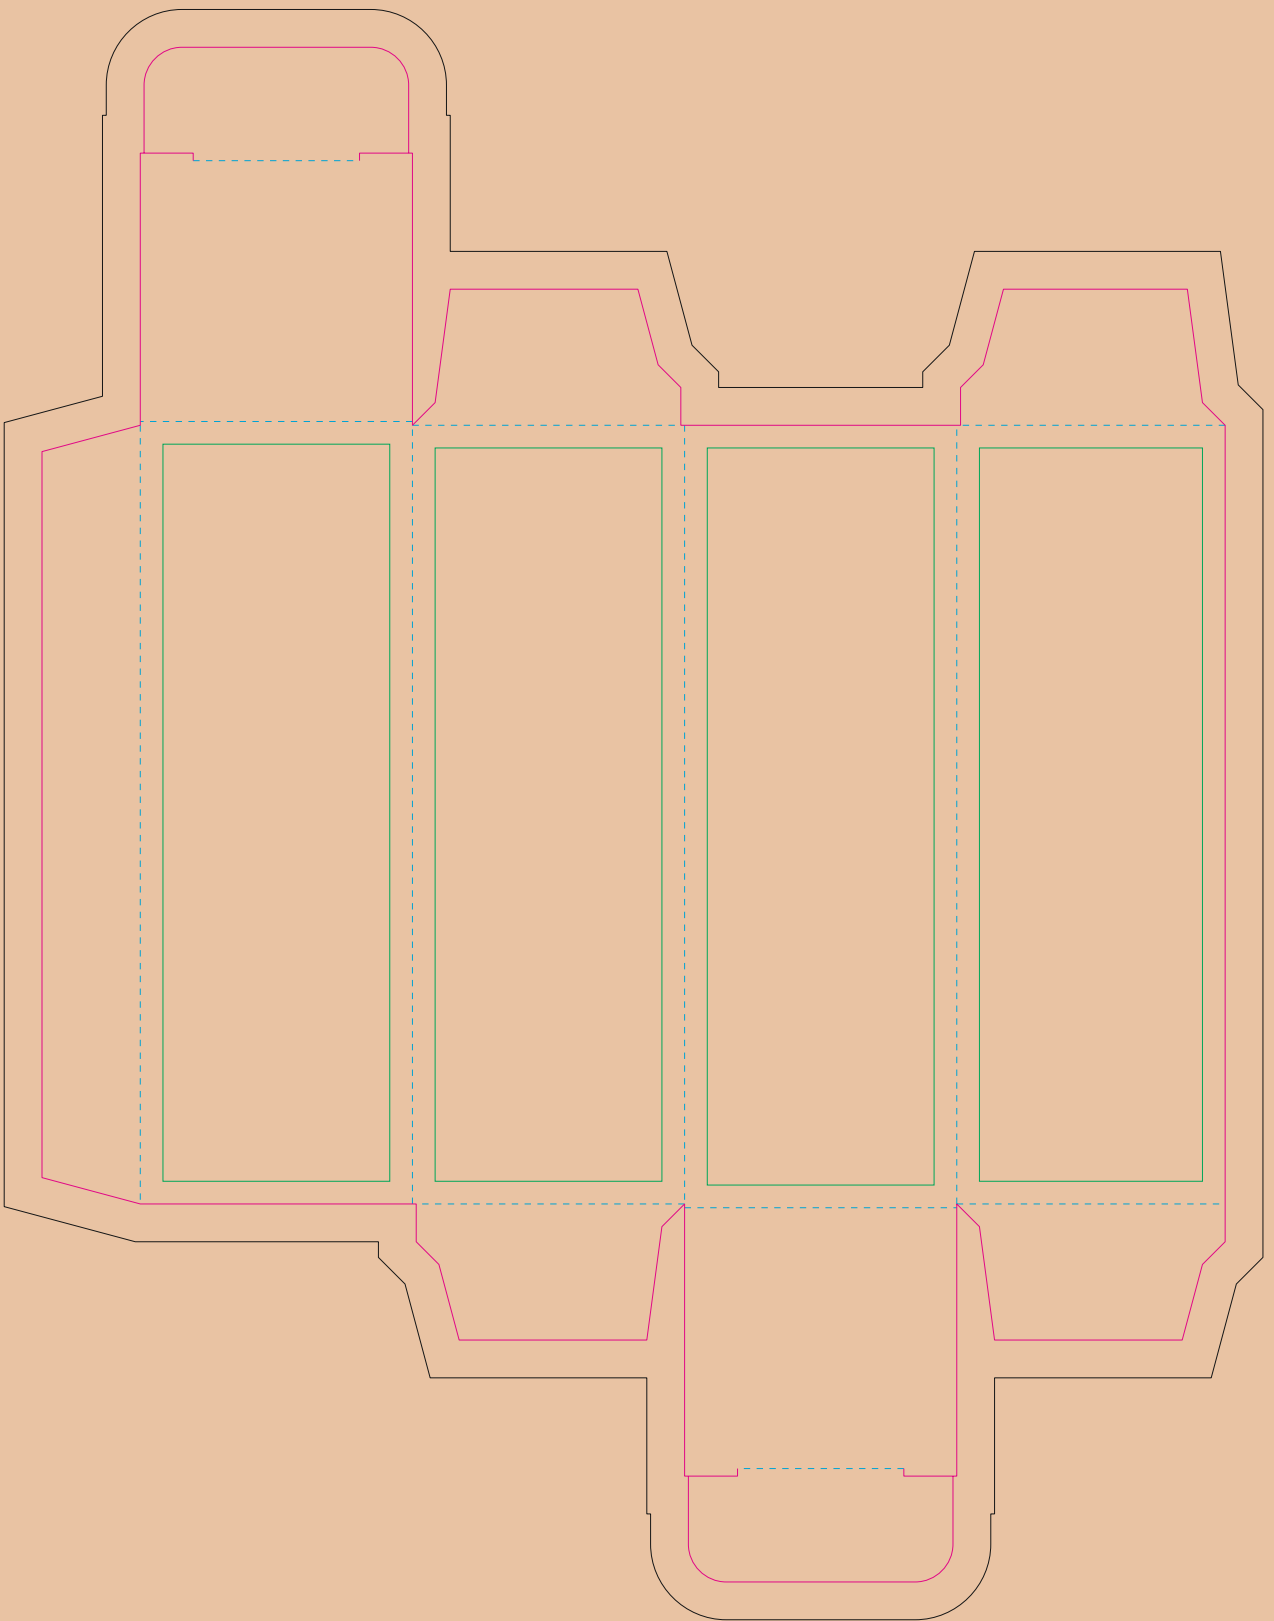

VS

—— Edge of graphics

----- centerlines

resolution: min. 300 DPI

colours: CMYK

formats: TIFF, PDF, EPS, AI, CDR

The pink outline the maximum size of graphic visible on the product.

The blue dash line indicates the center line of the left, right and middle side of object.

Paperboard box

- Margin
- Edge of product
- Bleed limit 5-5 mm (background must fill it)
- - - - - Fold line

resolution: min. 300DPI

colours: CMYK

formats: TIFF, PDF, EPS, AI, CDR

The green line indicates the area all non-background object - texts, logos, etc.
The pink outline the maximum size of graphic visible on the product.
The black line indicates the size of the required graphics including bleed.

Kraft Paperboard box

- Margin
- Edge of product
- Bleed limit 5-5 mm (background must fill it)
- - - - - Fold line

resolution: min. 300DPI
colours: CMYK
formats: TIFF, PDF, EPS, AI, CDR

The green line indicates the area all non-background object - texts, logos, etc.
The pink outline the maximum size of graphic visible on the product.
The black line indicates the size of the required graphics including bleed.