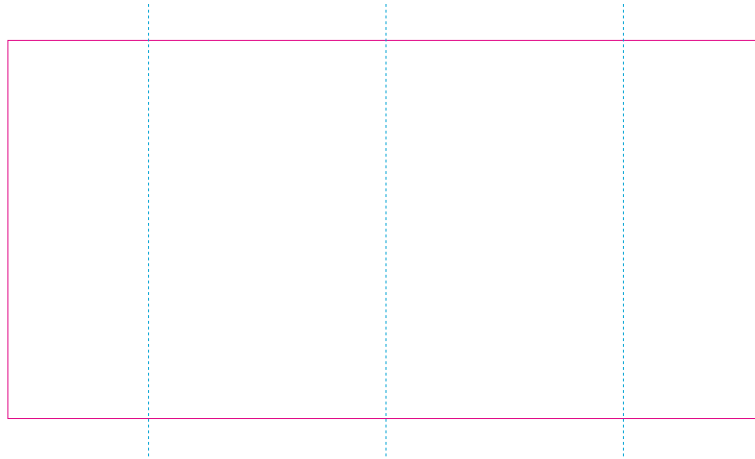

ER 1

— Edge of graphic

- - - - - centerlines

resolution: min. 300 DPI

colours: CMYK

formats: TIFF, PDF, EPS, AI, CDR

The pink outline the maximum size of graphic visible on the product.

The blue dash line indicates the center line of the left, right and middle side of object.

ER 2

— Edge of graphic

- - - - - centerlines

resolution: min. 300 DPI

colours: CMYK

formats: TIFF, PDF, EPS, AI, CDR

The pink outline the maximum size of graphic visible on the product.

The blue dash line indicates the center line of the left, right and middle side of object.

RS

— Edge of graphic

- - - centerlines

resolution: min. 300 DPI

colours: CMYK

formats: TIFF, PDF, EPS, AI, CDR

The pink outline the maximum size of graphic visible on the product.

The blue dash line indicates the center line of the left, right and middle side of object.