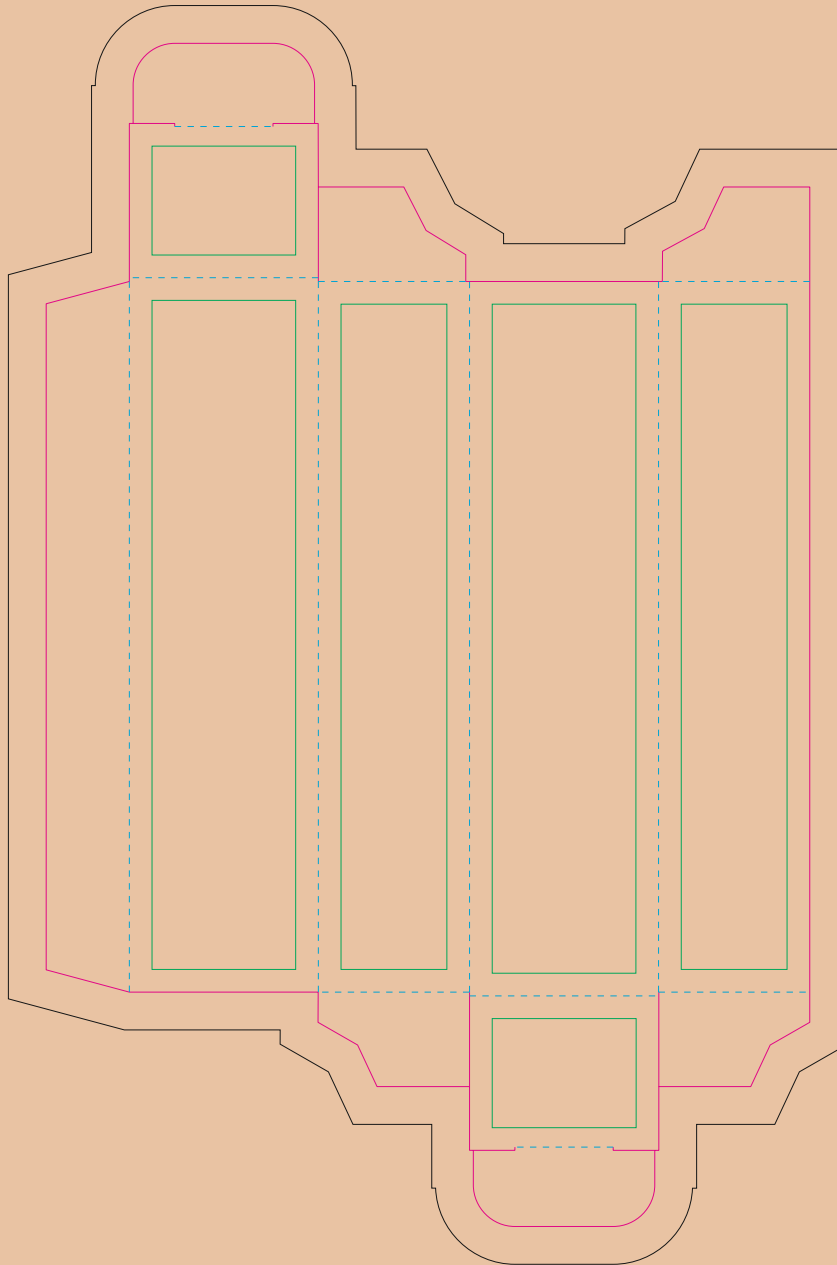

Paperboard box

- Margin
- Edge of product
- Bleed limit 5-5 mm (background must fill it)
- - - - - Fold line

resolution: min. 300DPI

colours: CMYK

formats: TIFF, PDF, EPS, AI, CDR

The green line indicates the area all non-background object - texts, logos, etc.
The pink outline the maximum size of graphic visible on the product.
The black line indicates the size of the required graphics including bleed.

Kraft Paperboard box

- Margin
- Edge of product
- Bleed limit 5-5 mm (background must fill it)
- - - - - Fold line

resolution: min. 300DPI

colours: CMYK

formats: TIFF, PDF, EPS, AI, CDR

The green line indicates the area all non-background object - texts, logos, etc.

The pink outline the maximum size of graphic visible on the product.

The black line indicates the size of the required graphics including bleed.