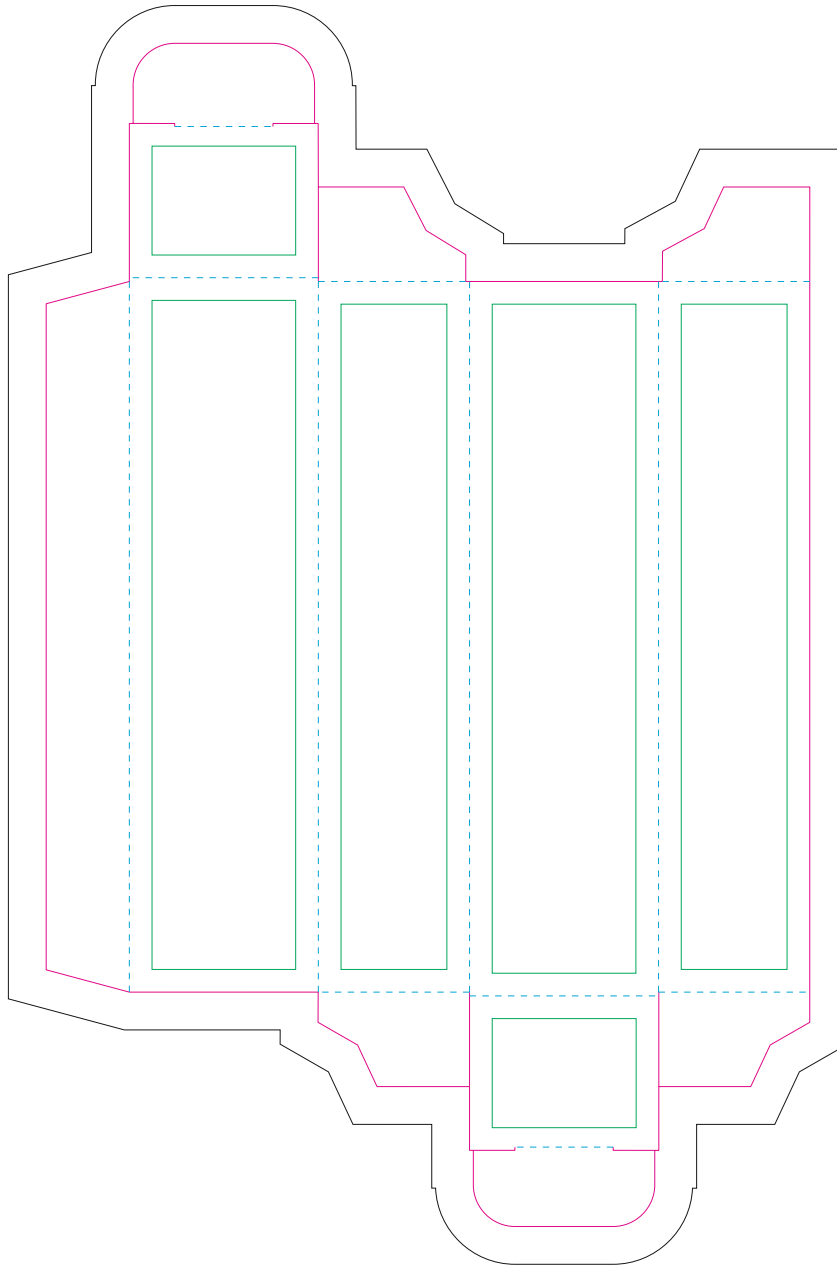

Paperboard box

- Margin
- Edge of product
- Bleed limit 5-5 mm (background must fill it)
- - - - - Fold line

resolution: min. 300DPI

colours: CMYK

formats: TIFF, PDF, EPS, AI, CDR

The green line indicates the area all non-background object - texts, logos, etc.
The pink outline the maximum size of graphic visible on the product.
The black line indicates the size of the required graphics including bleed.

Kraft Paperboard box

- Margin
- Edge of product
- Bleed limit 5-5 mm (background must fill it)
- - - - - Fold line

resolution: min. 300DPI

colours: CMYK

formats: TIFF, PDF, EPS, AI, CDR

The green line indicates the area all non-background object - texts, logos, etc.

The pink outline the maximum size of graphic visible on the product.

The black line indicates the size of the required graphics including bleed.