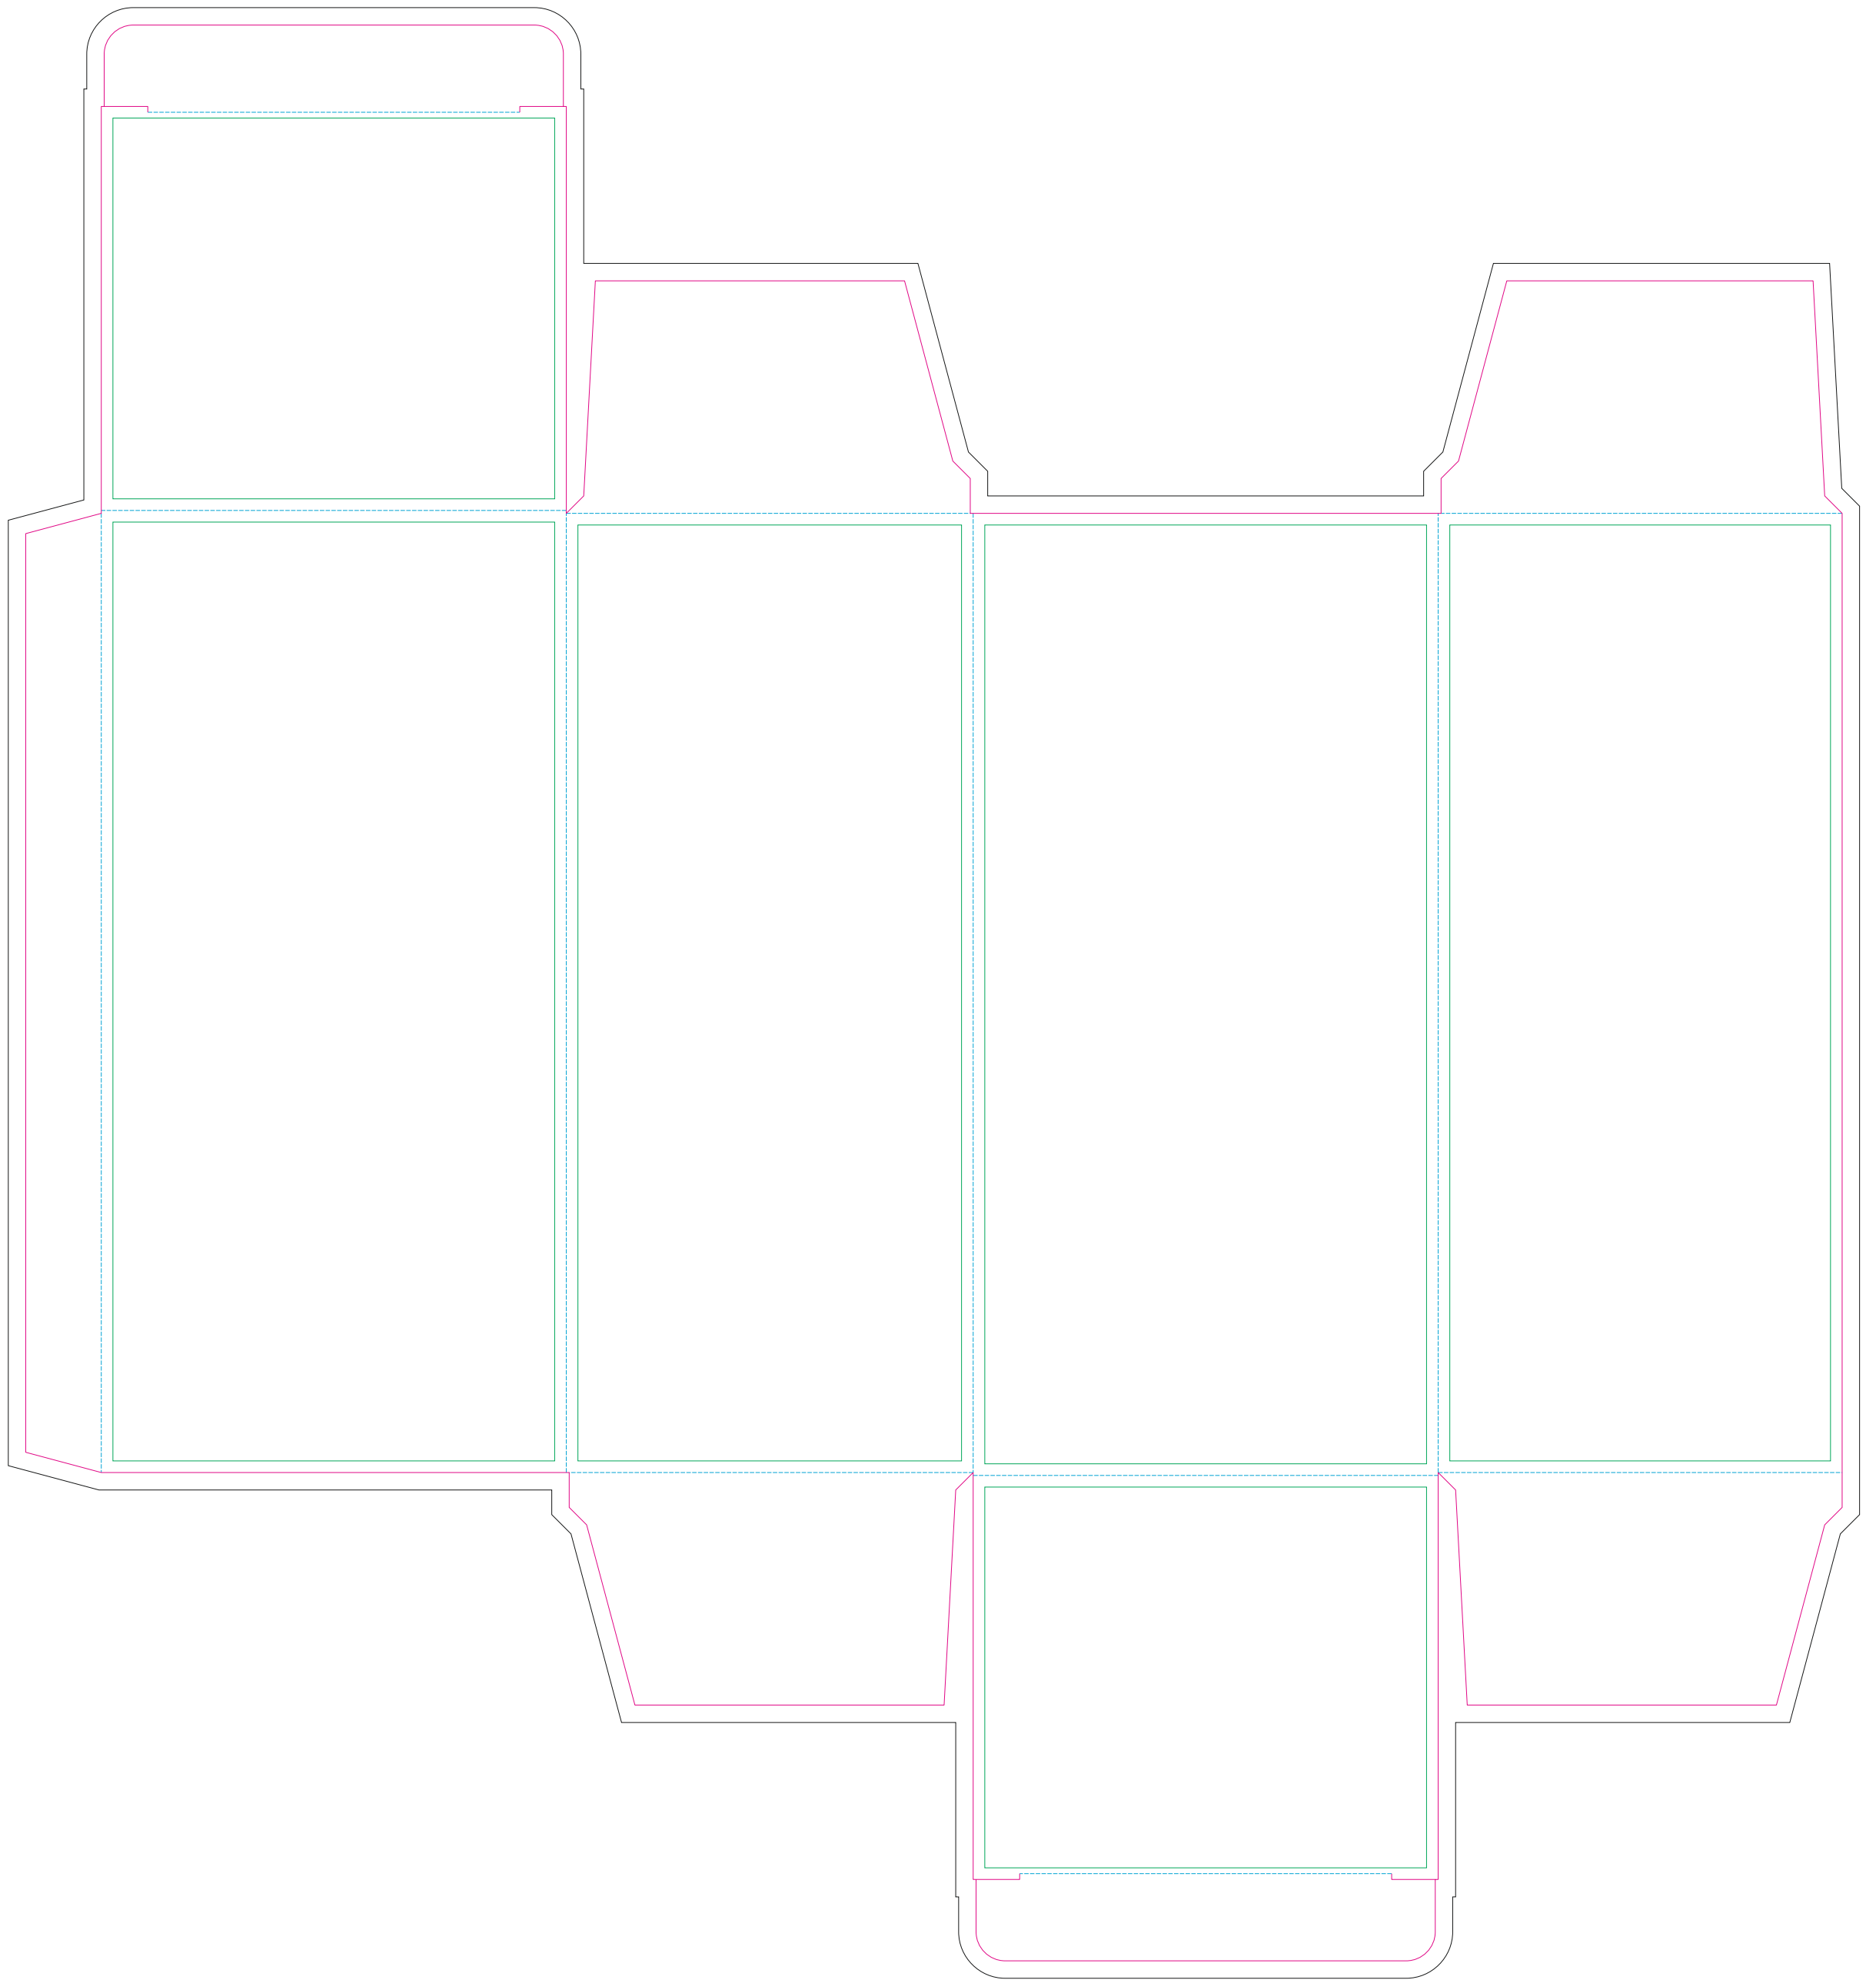

Paperboard box

- Margin
- Edge of product
- Bleed limit 3-3 mm (background must fill it)
- - - - - Fold line

resolution: min. 300DPI
colours: CMYK
formats: TIFF, PDF, EPS, AI, CDR

The green line indicates the area all non-background object - texts, logos, etc.
The pink outline the maximum size of graphic visible on the product.
The black line indicates the size of the required graphics including bleed.

Kraft Paperboard box

- Margin
- Edge of product
- Bleed limit 3-3 mm (background must fill it)
- - - - - Fold line

resolution: min. 300DPI
colours: CMYK
formats: TIFF, PDF, EPS, AI, CDR

The green line indicates the area all non-background object - texts, logos, etc.
The pink outline the maximum size of graphic visible on the product.
The black line indicates the size of the required graphics including bleed.