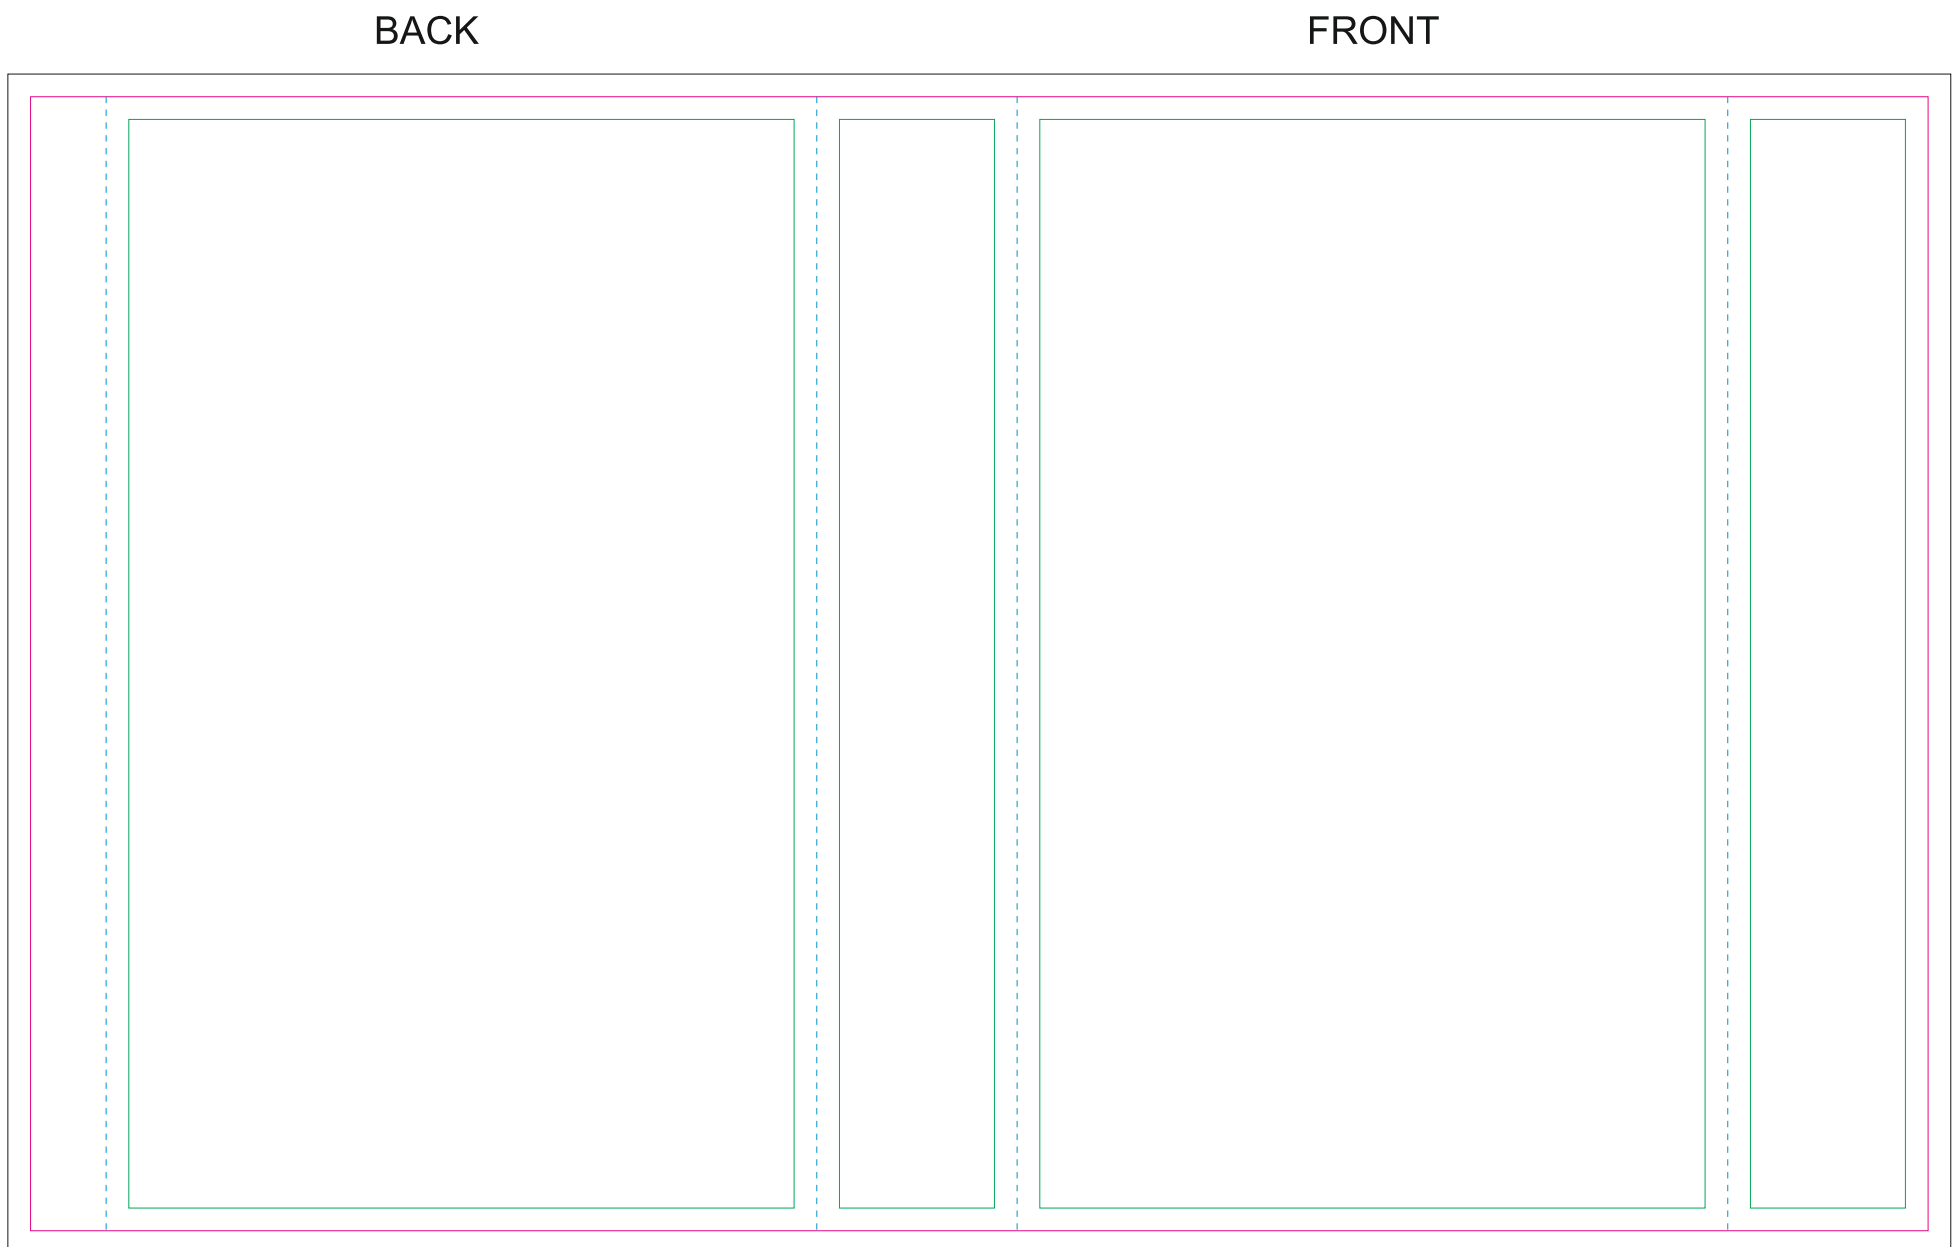

Paper Sleeve

The size of the paper sleeve is for reference only as product packaging size may vary.

- Margin
- Edge of product
- Bleed limit 3-3 mm (background must fill it)
- Fold line

resolution: min. 300DPI

colours: CMYK

formats: TIFF, PDF, EPS, AI, CDR

The green line indicates the area all non-background object - texts, logos, etc.

The pink outline the maximum size of graphic visible on the product.

The black line indicates the size of the required graphics including bleed.

Kraft paper sleeve

The size of the paper sleeve is for reference only as product packaging size may vary.

- Margin
- Edge of product
- Bleed limit 3-3 mm (background must fill it)
- - - - - Fold line

resolution: min. 300DPI