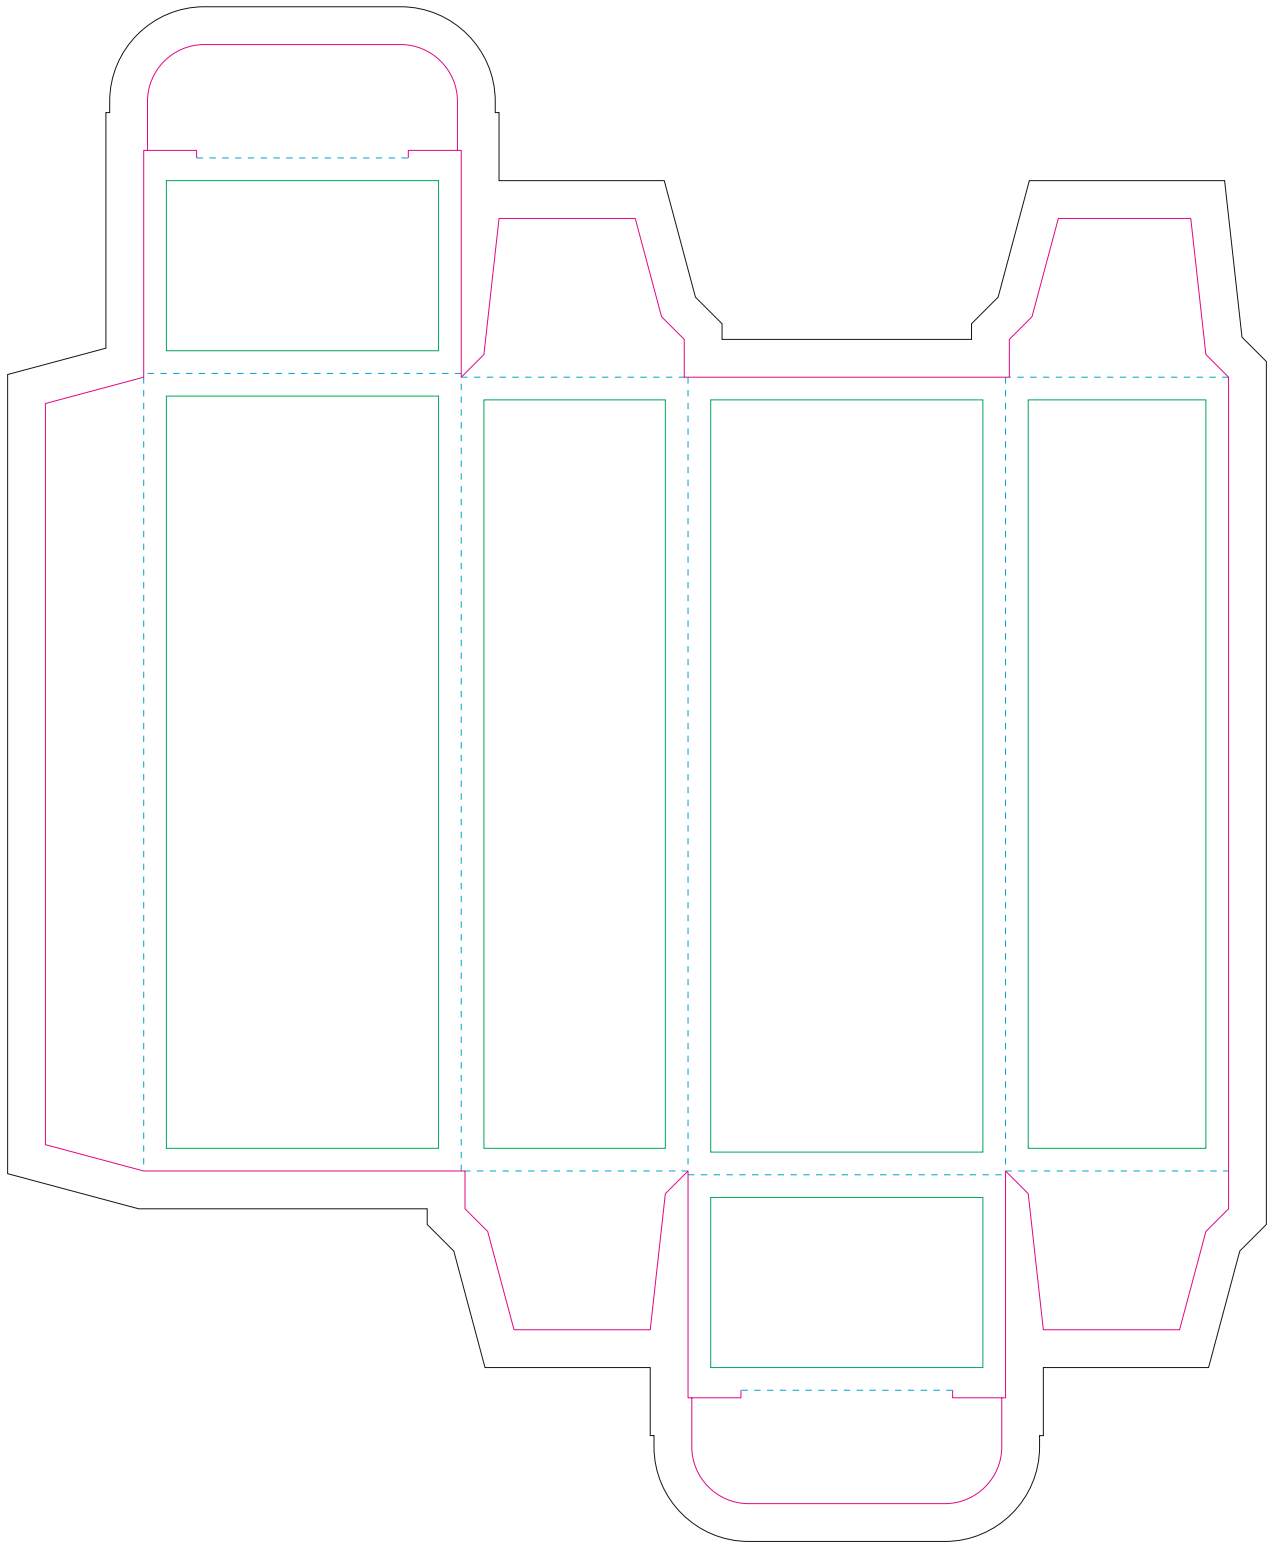

Paperboard box

- Margin
- Edge of product
- Bleed limit 5-5 mm (background must fill it)
- - - - - Fold line

resolution: min. 300DPI

colours: CMYK

formats: TIFF, PDF, EPS, AI, CDR

The green line indicates the area all non-background object - texts, logos, etc.
The pink outline the maximum size of graphic visible on the product.
The black line indicates the size of the required graphics including bleed.

Kraft Paperboard box

- Margin
- Edge of product
- Bleed limit 5-5 mm (background must fill it)
- - - - - Fold line

resolution: min. 300DPI

colours: CMYK

formats: TIFF, PDF, EPS, AI, CDR

The green line indicates the area all non-background object - texts, logos, etc.

The pink outline the maximum size of graphic visible on the product.

The black line indicates the size of the required graphics including bleed.