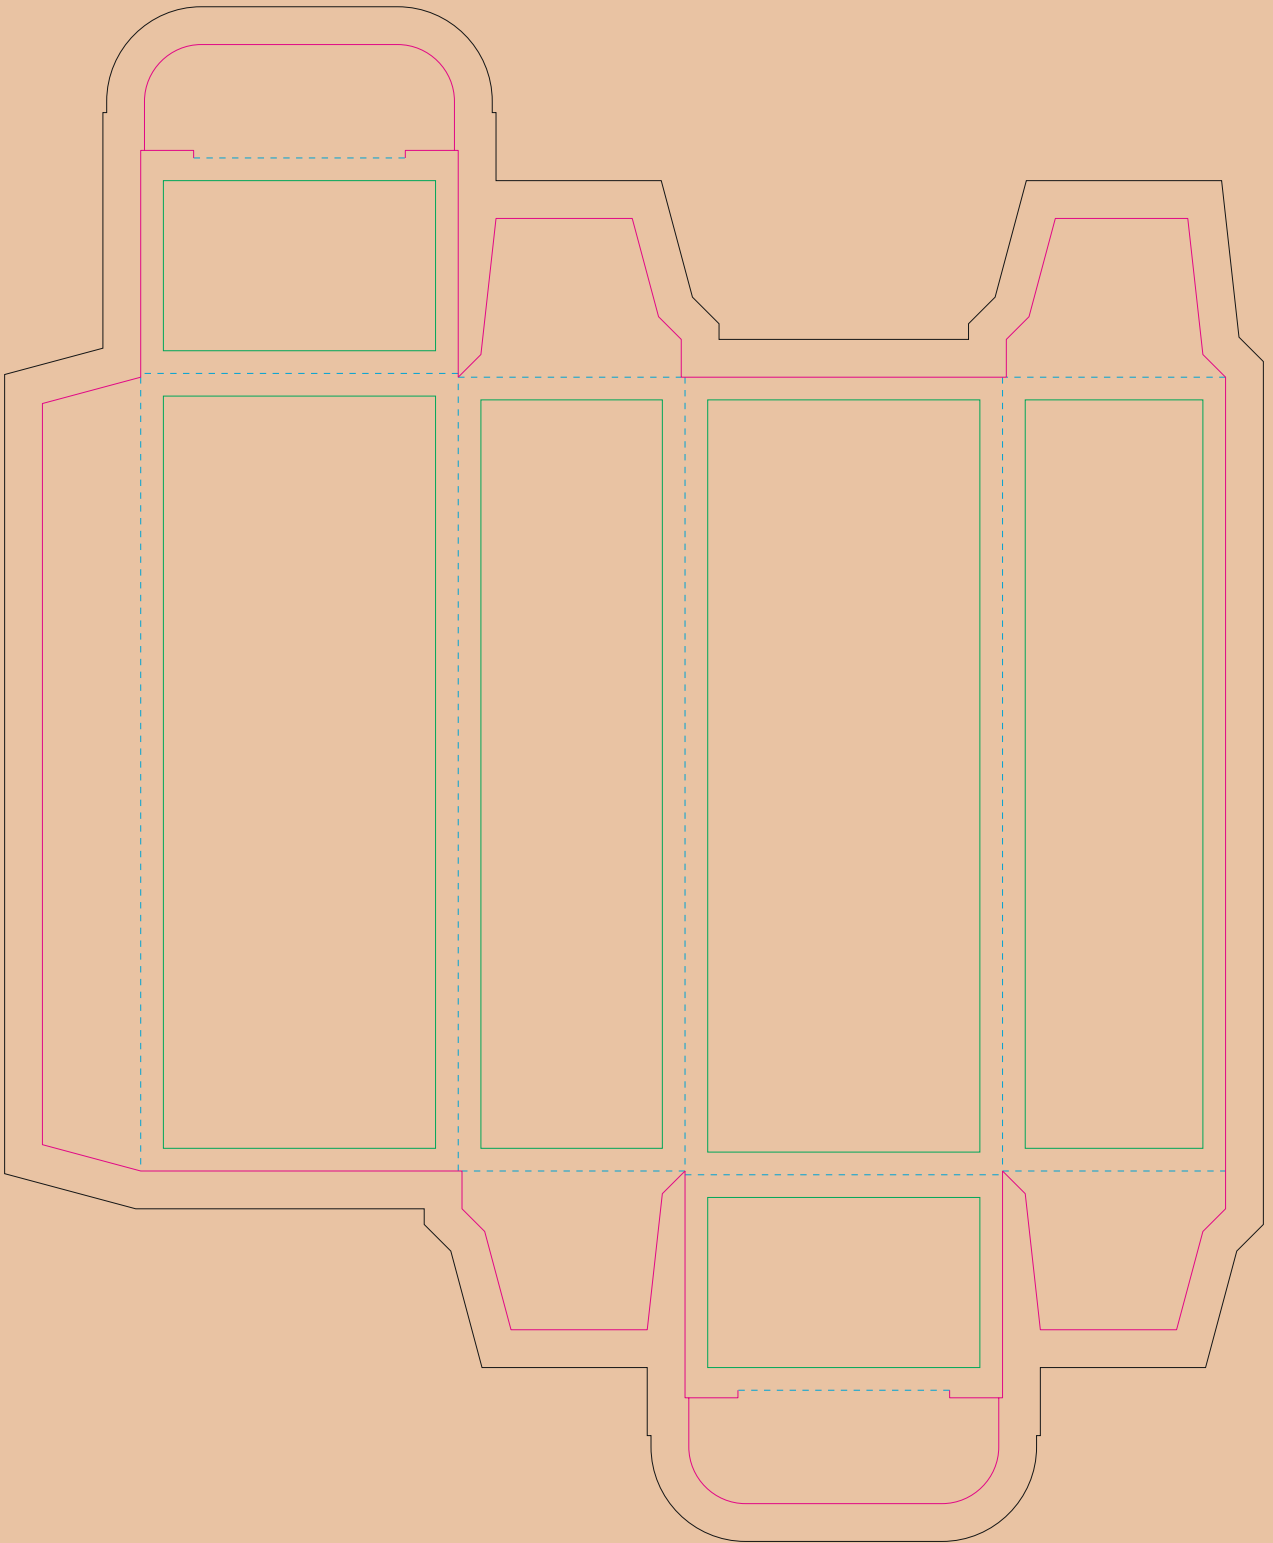

Paperboard box

- Margin
- Edge of product
- Bleed limit 5-5 mm (background must fill it)
- - - - - Fold line

resolution: min. 300DPI

colours: CMYK

formats: TIFF, PDF, EPS, AI, CDR

The green line indicates the area all non-background object - texts, logos, etc.
The pink outline the maximum size of graphic visible on the product.
The black line indicates the size of the required graphics including bleed.

Kraft Paperboard box

- Margin
- Edge of product
- Bleed limit 5-5 mm (background must fill it)
- - - - - Fold line

resolution: min. 300DPI

colours: CMYK

formats: TIFF, PDF, EPS, AI, CDR

The green line indicates the area all non-background object - texts, logos, etc.

The pink outline the maximum size of graphic visible on the product.

The black line indicates the size of the required graphics including bleed.