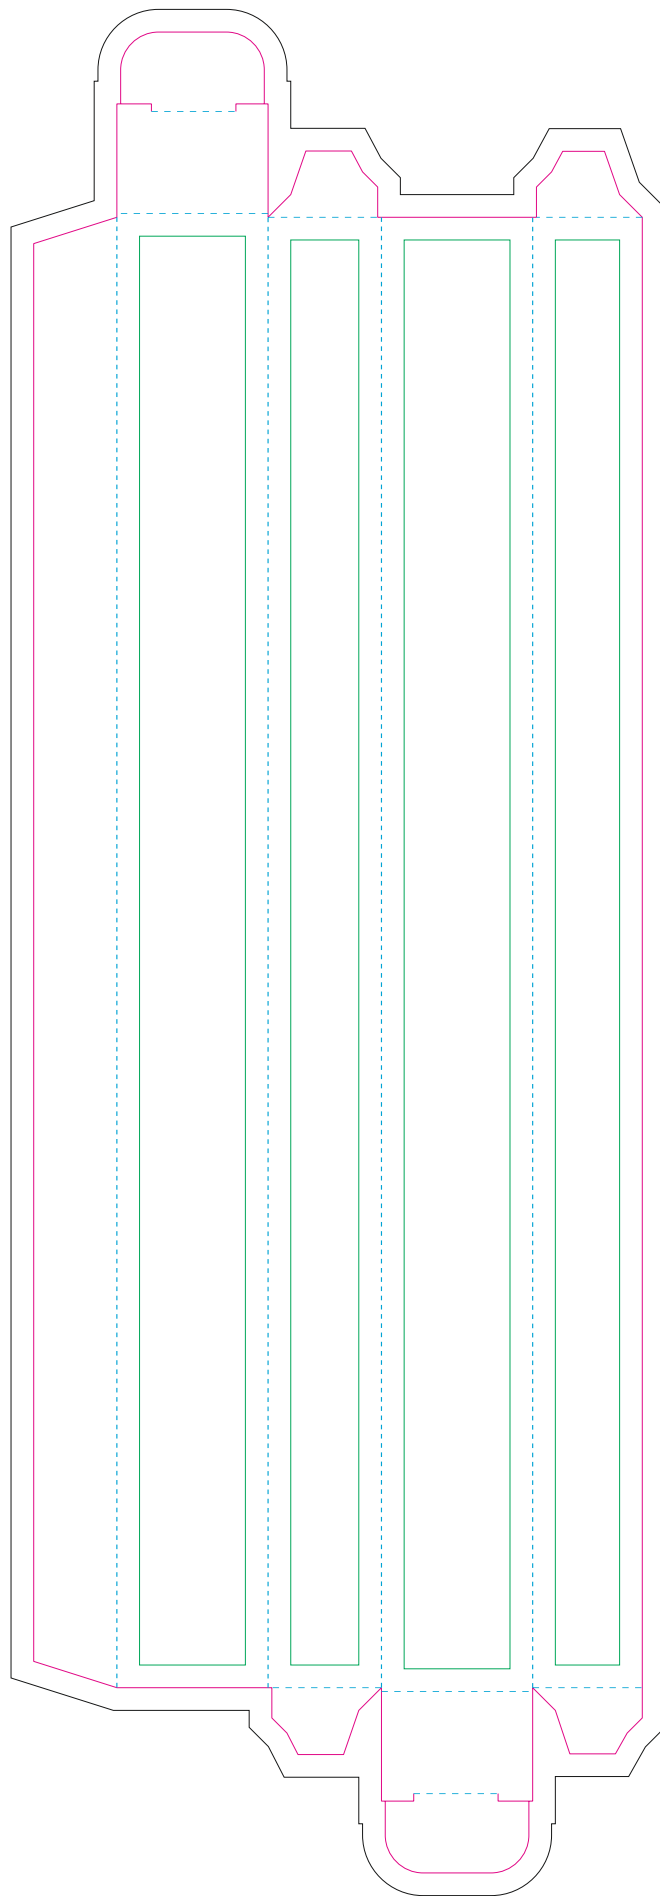

Paperboard box

- Margin
- Edge of product
- Bleed limit 3-3 mm (background must fill it)
- Fold line

resolution: min. 300DPI

colours: CMYK

formats: TIFF, PDF, EPS, AI, CDR

The green line indicates the area all non-background object - texts, logos, etc.

The pink outline the maximum size of graphic visible on the product.

The black line indicates the size of the required graphics including bleed.

Kraft Paperboard box

- Margin
- Edge of product
- Bleed limit 3-3 mm (background must fill it)
- - - - - Fold line

resolution: min. 300DPI

colours: CMYK

formats: TIFF, PDF, EPS, AI, CDR

The green line indicates the area all non-background object - texts, logos, etc.

The pink outline the maximum size of graphic visible on the product.

The black line indicates the size of the required graphics including bleed.