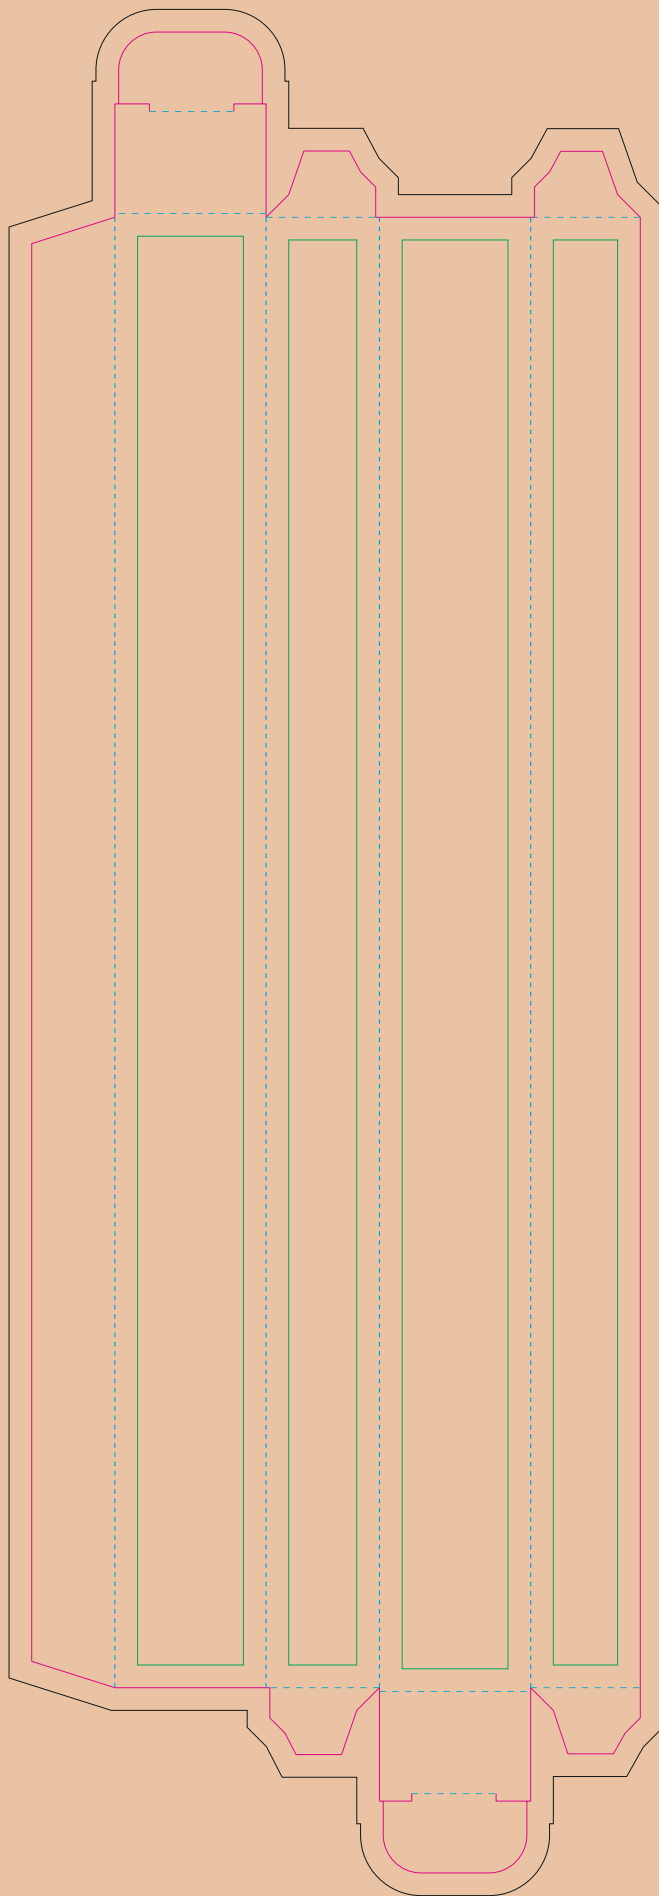

Paperboard box

- Margin
- Edge of product
- Bleed limit 3-3 mm (background must fill it)
- Fold line

resolution: min. 300DPI

colours: CMYK

formats: TIFF, PDF, EPS, AI, CDR

The green line indicates the area all non-background object - texts, logos, etc.

The pink outline the maximum size of graphic visible on the product.

The black line indicates the size of the required graphics including bleed.

Kraft Paperboard box

- Margin
- Edge of product
- Bleed limit 3-3 mm (background must fill it)
- - - - - Fold line

resolution: min. 300DPI

colours: CMYK

formats: TIFF, PDF, EPS, AI, CDR

The green line indicates the area all non-background object - texts, logos, etc.

The pink outline the maximum size of graphic visible on the product.

The black line indicates the size of the required graphics including bleed.