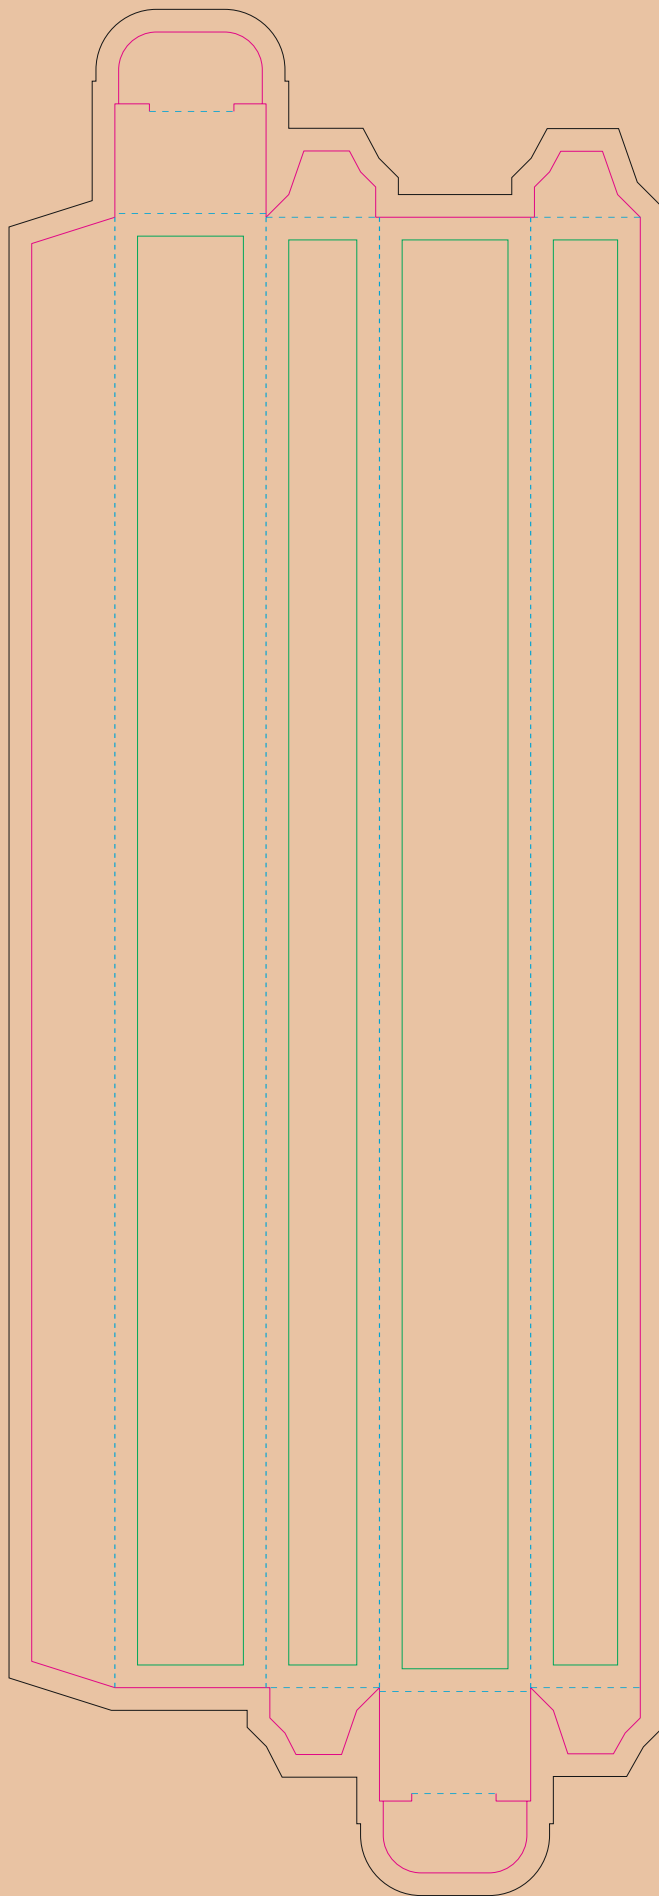

Paperboard box

- Margin
- Edge of product
- Bleed limit 3-3 mm (background must fill it)
- - - - - Fold line

resolution: min. 300DPI

colours: CMYK

formats: TIFF, PDF, EPS, AI, CDR

The green line indicates the area all non-background object - texts, logos, etc.
The pink outline the maximum size of graphic visible on the product.
The black line indicates the size of the required graphics including bleed.

Kraft Paperboard box

- Margin
- Edge of product
- Bleed limit 3-3 mm (background must fill it)
- - - - - Fold line

resolution: min. 300DPI

colours: CMYK

formats: TIFF, PDF, EPS, AI, CDR

The green line indicates the area all non-background object - texts, logos, etc.

The pink outline the maximum size of graphic visible on the product.

The black line indicates the size of the required graphics including bleed.