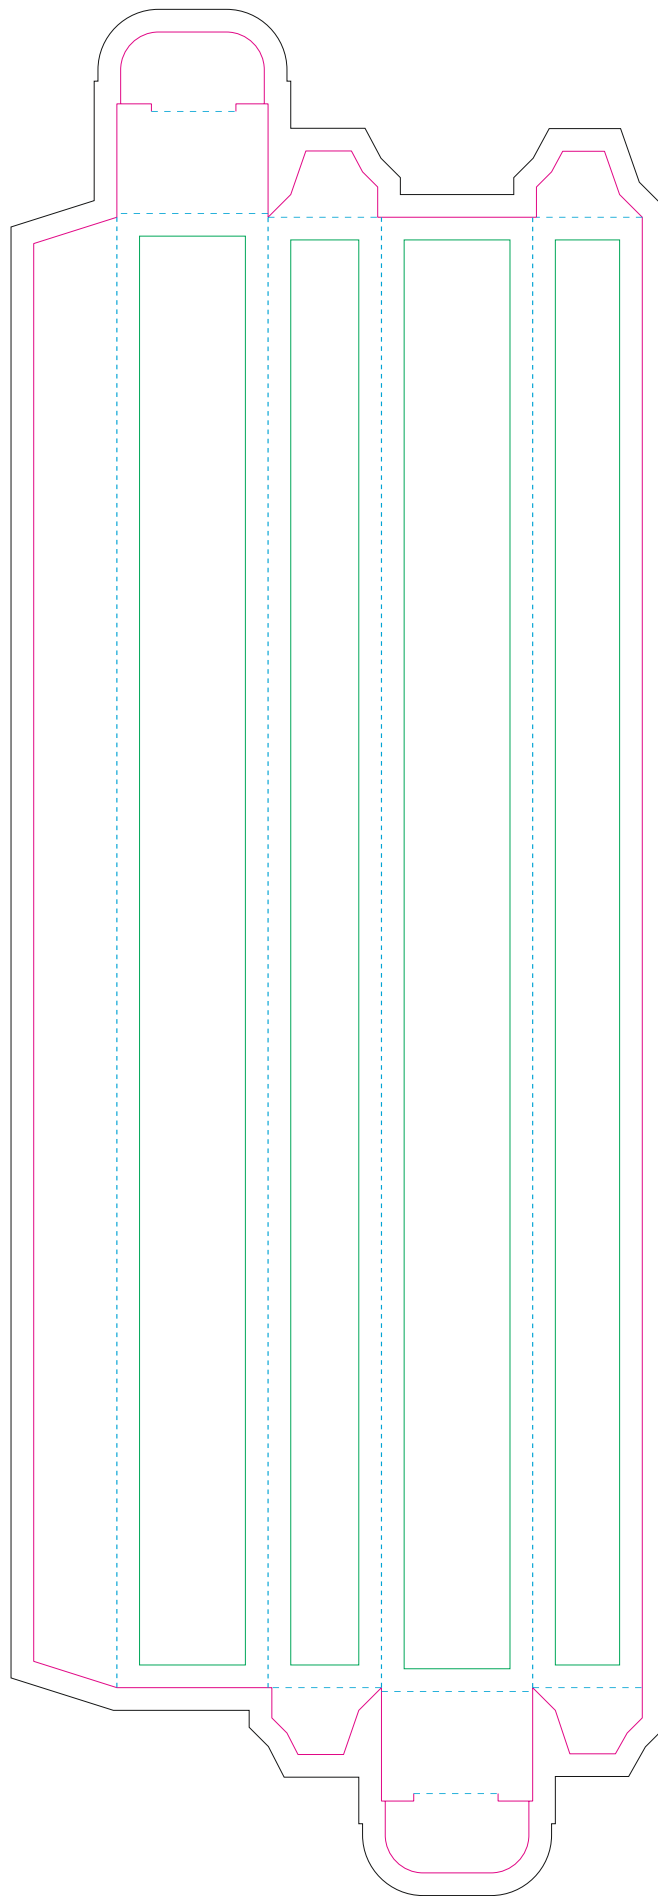

Paperboard box

- Margin
- Edge of product
- Bleed limit 3-3 mm (background must fill it)
- - - - - Fold line

resolution: min. 300DPI

colours: CMYK

formats: TIFF, PDF, EPS, AI, CDR

The green line indicates the area all non-background object - texts, logos, etc.
The pink outline the maximum size of graphic visible on the product.
The black line indicates the size of the required graphics including bleed.

Kraft Paperboard box

- Margin
- Edge of product
- Bleed limit 3-3 mm (background must fill it)
- - - - - Fold line

resolution: min. 300DPI

colours: CMYK

formats: TIFF, PDF, EPS, AI, CDR

The green line indicates the area all non-background object - texts, logos, etc.

The pink outline the maximum size of graphic visible on the product.

The black line indicates the size of the required graphics including bleed.