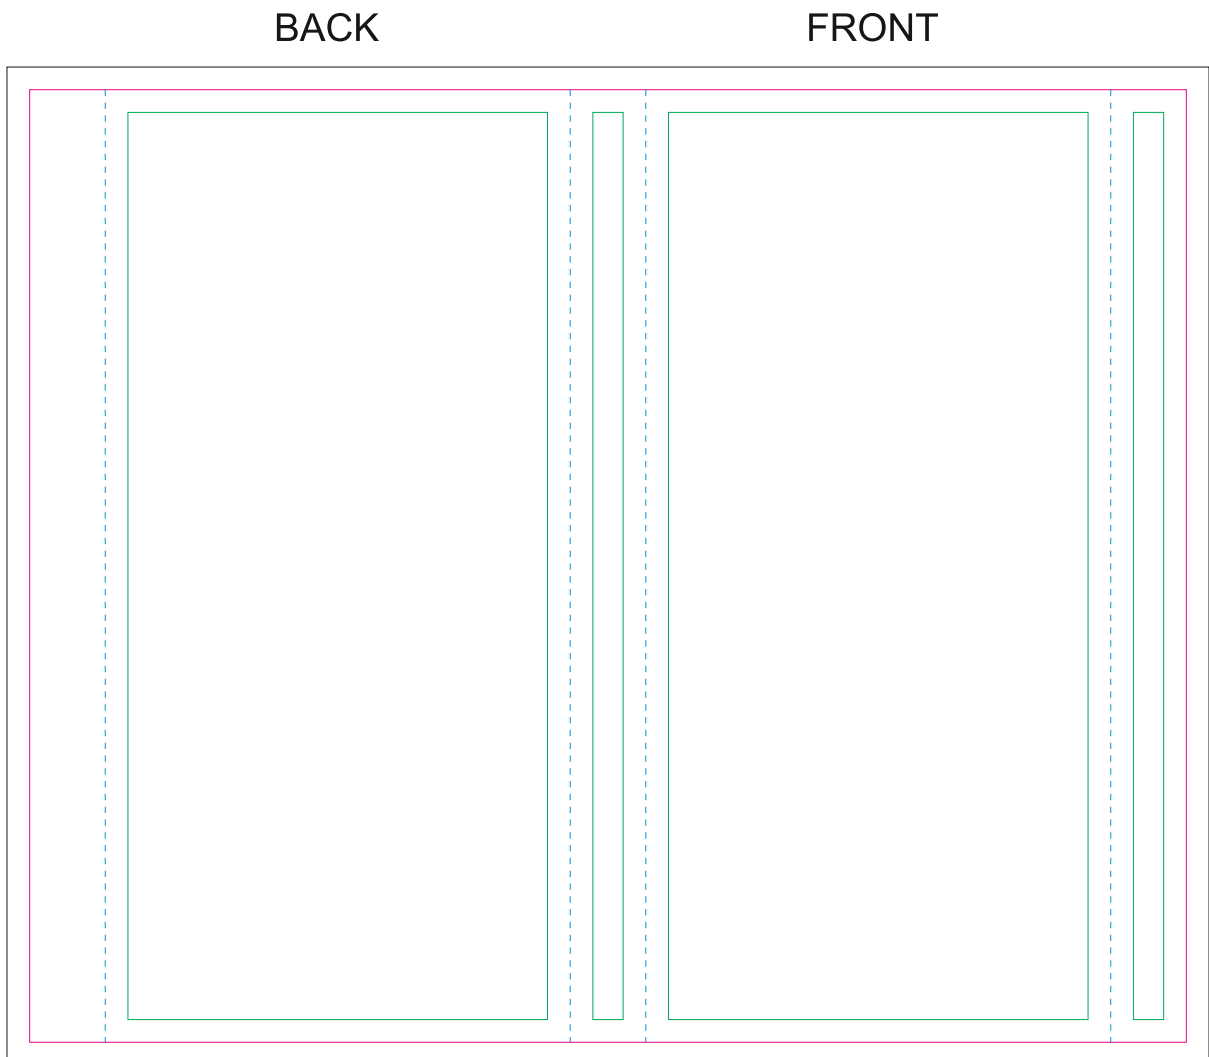

Paper Sleeve

The size of the paper sleeve is for reference only as product packaging size may vary.

- Margin
- Edge of product
- Bleed limit 3-3 mm (background must fill it)
- Fold line

resolution: min. 300DPI

colours: CMYK

formats: TIFF, PDF, EPS, AI, CDR

The green line indicates the area all non-background object - texts, logos, etc.

The pink outline the maximum size of graphic visible on the product.

The black line indicates the size of the required graphics including bleed.

Kraft paper sleeve

The size of the paper sleeve is for reference only as product packaging size may vary.

——— Margin

——— Edge of product

——— Bleed limit 3-3 mm (background must fill it)

----- Fold line

resolution: min. 300DPI