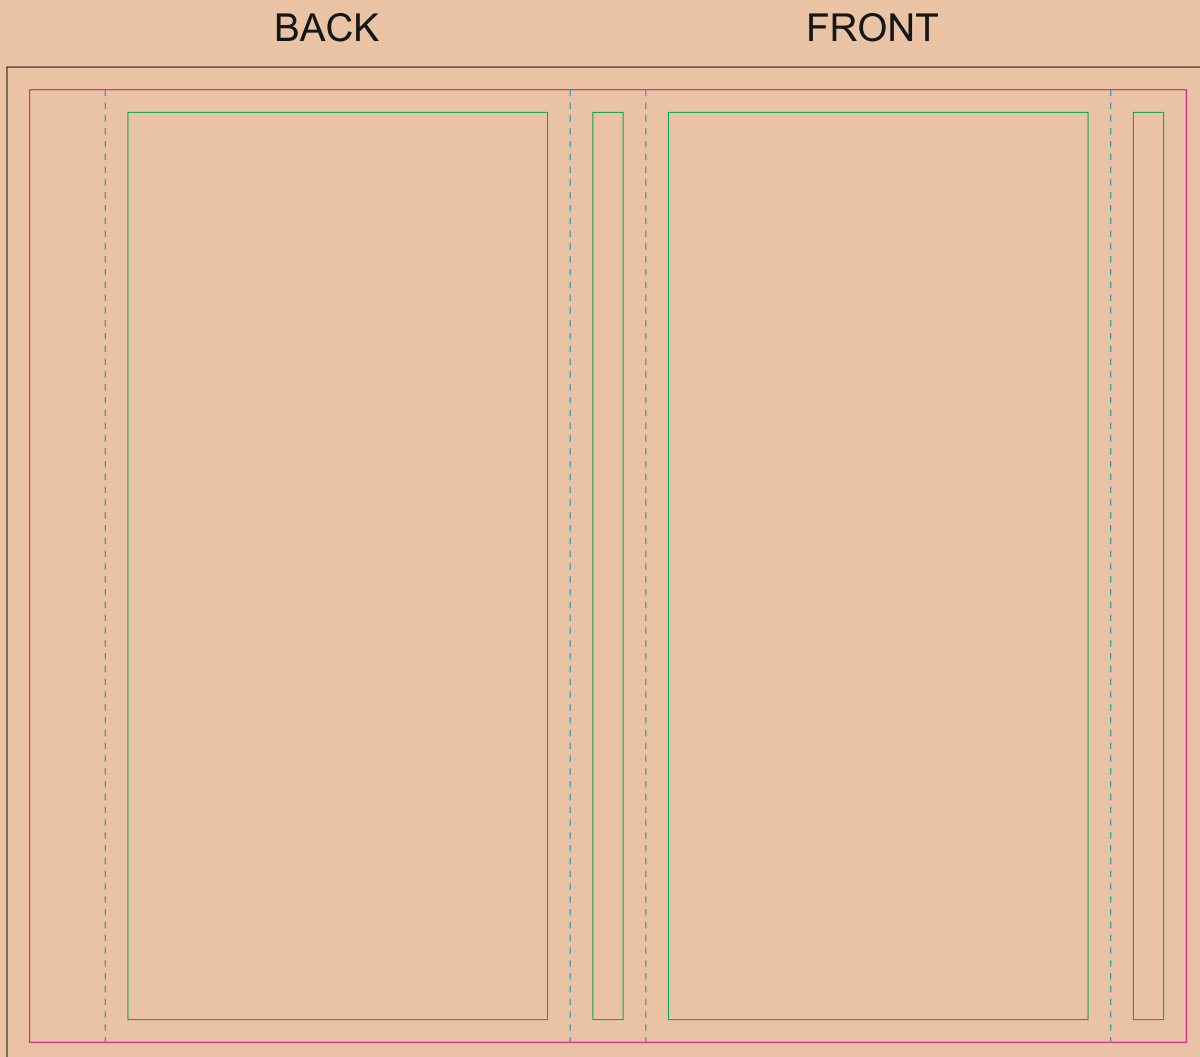

Paper Sleeve

The size of the paper sleeve is for reference only as product packaging size may vary.

- Margin
- Edge of product
- Bleed limit 3-3 mm (background must fill it)
- Fold line

resolution: min. 300DPI

colours: CMYK

formats: TIFF, PDF, EPS, AI, CDR

The green line indicates the area all non-background object - texts, logos, etc.

The pink outline the maximum size of graphic visible on the product.

The black line indicates the size of the required graphics including bleed.

Kraft paper sleeve

The size of the paper sleeve is for reference only as product packaging size may vary.

——— Margin

——— Edge of product

——— Bleed limit 3-3 mm (background must fill it)

----- Fold line

resolution: min. 300DPI