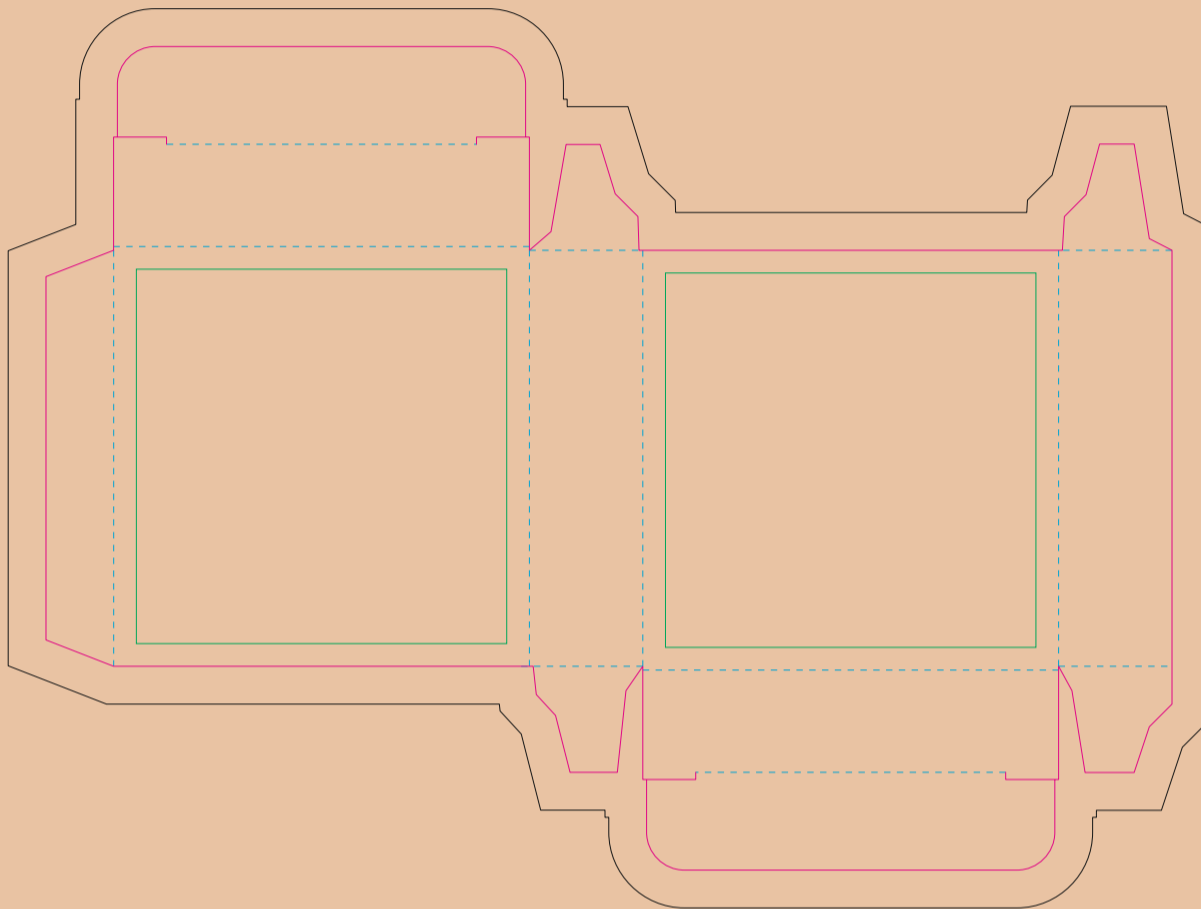

DO

——— Margin

——— Edge of product

resolution: min. 300 DPI

colours: CMYK

formats: TIFF, PDF, EPS, AI, CDR

The green line indicates the area all non-background object-texts, logos, etc.

The pink outline the maximum size of graphic visible on the product.

Paperboard box

- Margin
- Edge of product
- Bleed limit 5-5 mm (background must fill it)
- - - - - Fold line

resolution: min. 300DPI

colours: CMYK

formats: TIFF, PDF, EPS, AI, CDR

The green line indicates the area all non-background object - texts, logos, etc.

The pink outline the maximum size of graphic visible on the product.

The black line indicates the size of the required graphics including bleed.

Kraft Paperboard box

- Margin
- Edge of product
- Bleed limit 5-5 mm (background must fill it)
- - - - - Fold line

The black line indicates the size of the required graphics including bleed.