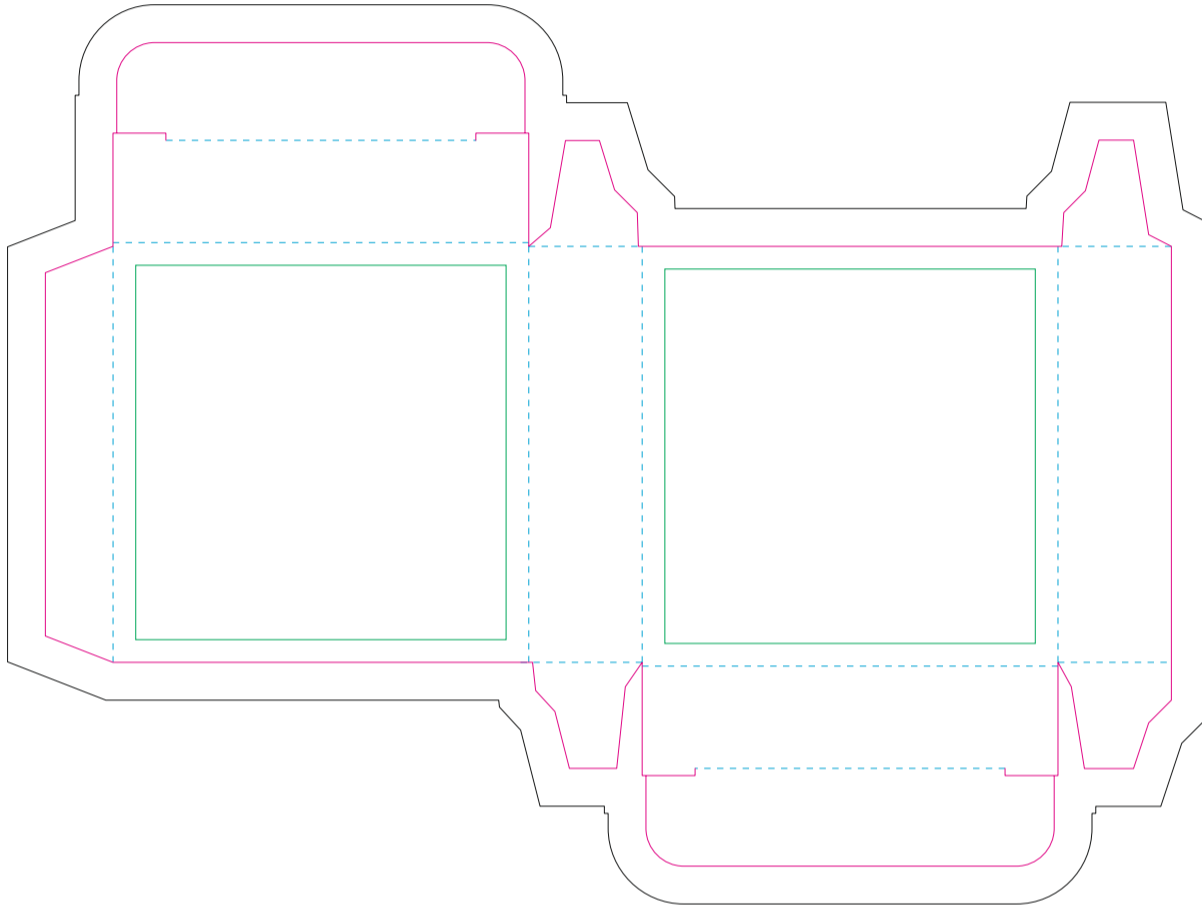

DO

——— Margin

——— Edge of product

resolution: min. 300 DPI

colours: CMYK

formats: TIFF, PDF, EPS, AI, CDR

The green line indicates the area all non-background object-texts, logos, etc.

The pink outline the maximum size of graphic visible on the product.

Paperboard box

- Margin
- Edge of product
- Bleed limit 5-5 mm (background must fill it)
- - - - - Fold line

resolution: min. 300DPI

colours: CMYK

formats: TIFF, PDF, EPS, AI, CDR

The green line indicates the area all non-background object - texts, logos, etc.

The pink outline the maximum size of graphic visible on the product.

The black line indicates the size of the required graphics including bleed.

Kraft Paperboard box

- Margin
- Edge of product
- Bleed limit 5-5 mm (background must fill it)
- - - - - Fold line

The black line indicates the size of the required graphics including bleed.