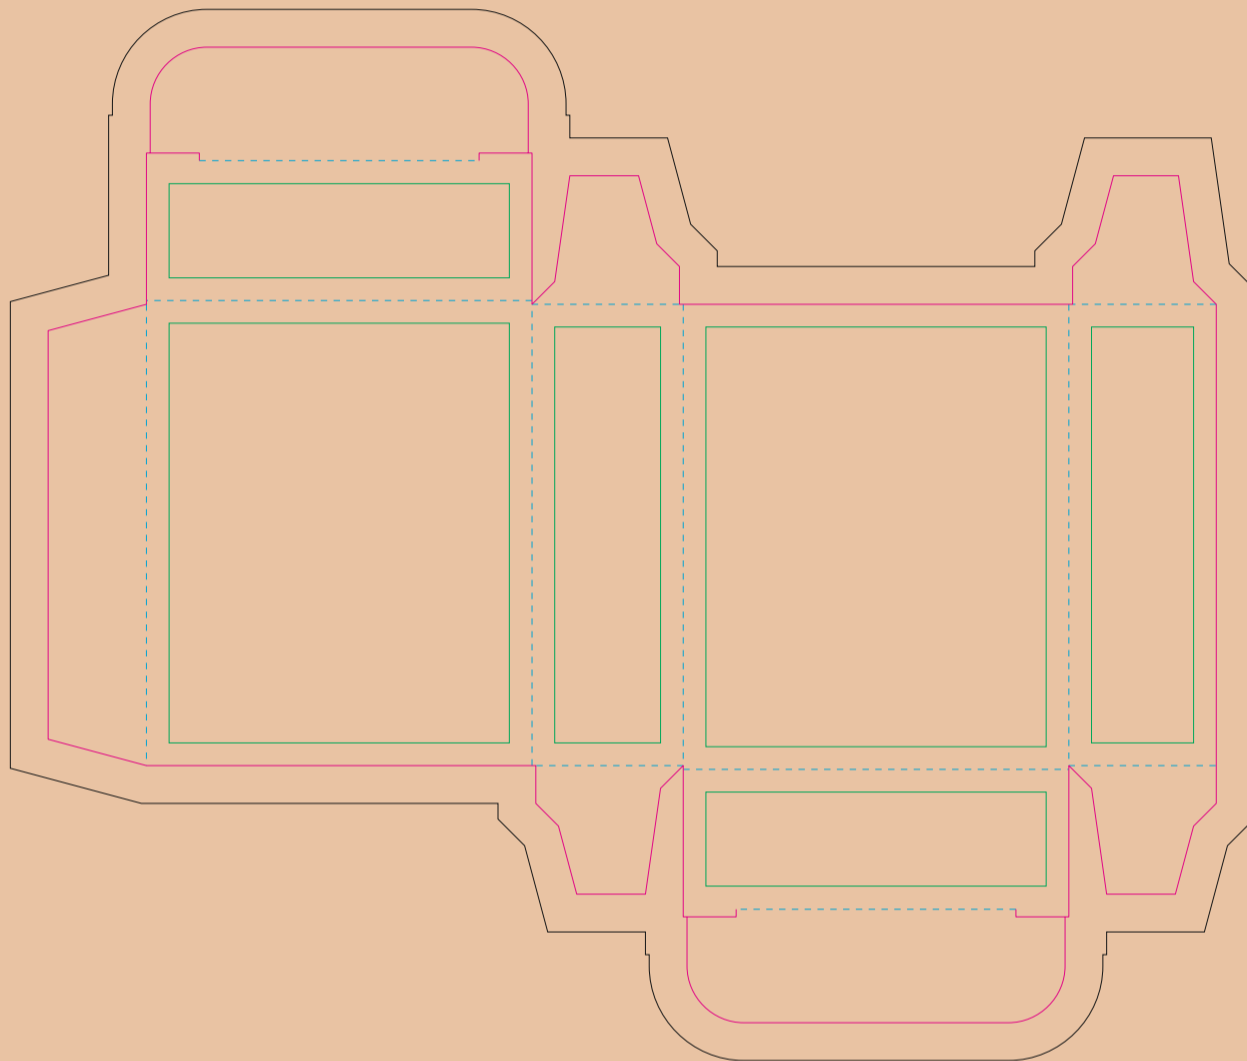

Paperboard box

- Margin
- Edge of product
- Bleed limit 5-5 mm (background must fill it)
- - - - - Fold line

resolution: min. 300DPI

colours: CMYK

formats: TIFF, PDF, EPS, AI, CDR

The green line indicates the area all non-background object - texts, logos, etc.

The pink outline the maximum size of graphic visible on the product.

The black line indicates the size of the required graphics including bleed.

Kraft Paperboard box

- Margin
- Edge of product
- Bleed limit 5-5 mm (background must fill it)
- - - - - Fold line

resolution: min. 300DPI

colours: CMYK

formats: TIFF, PDF, EPS, AI, CDR

The green line indicates the area all non-background object - texts, logos, etc.
The pink outline the maximum size of graphic visible on the product.
The black line indicates the size of the required graphics including bleed.