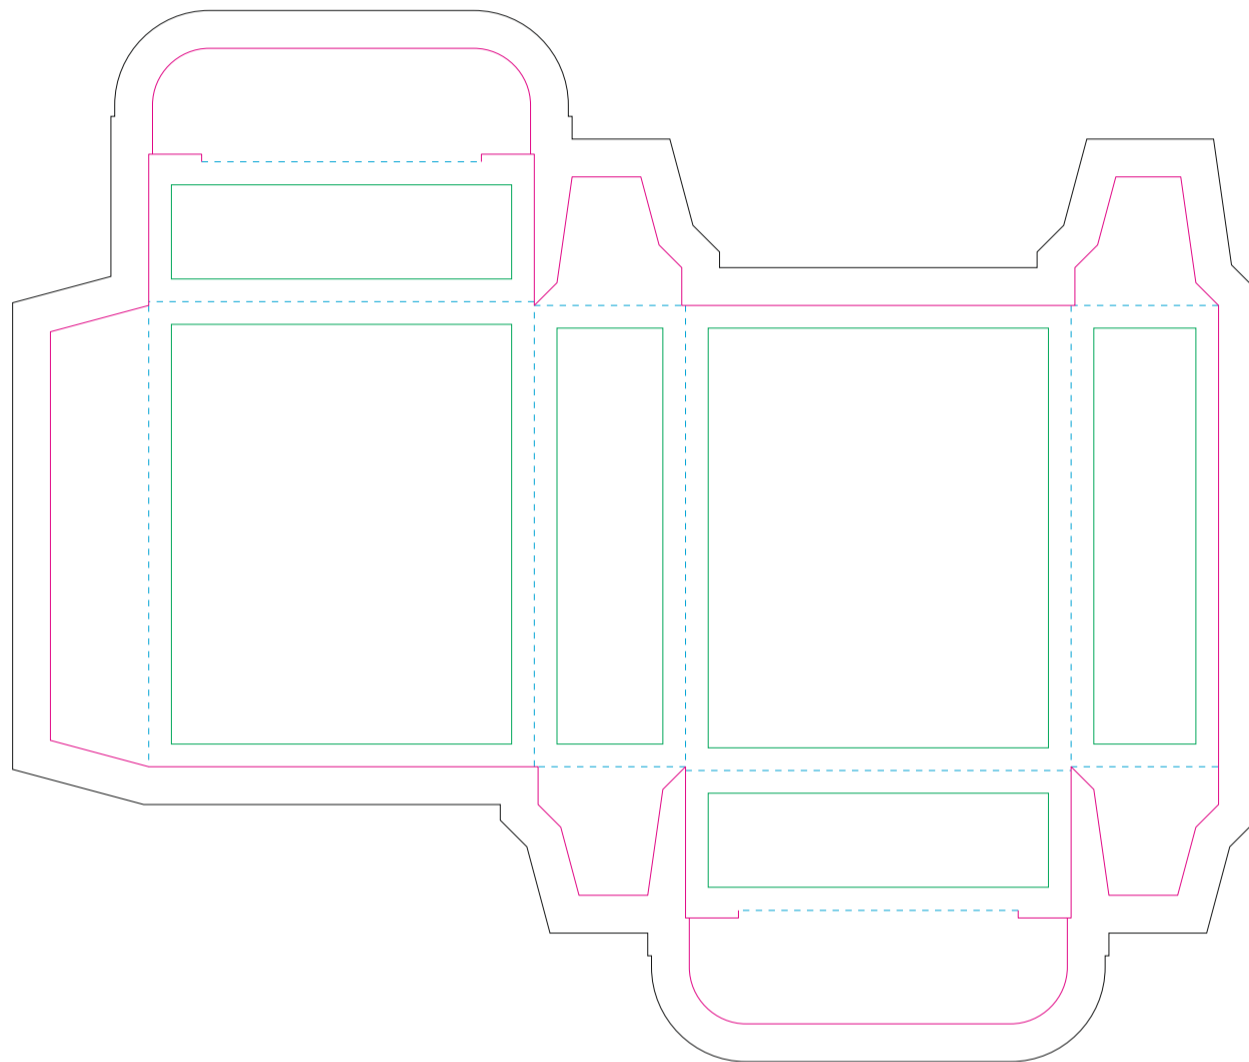

Paperboard box

- Margin
- Edge of product
- Bleed limit 5-5 mm (background must fill it)
- - - - - Fold line

resolution: min. 300DPI

colours: CMYK

formats: TIFF, PDF, EPS, AI, CDR

The green line indicates the area all non-background object - texts, logos, etc.

The pink outline the maximum size of graphic visible on the product.

The black line indicates the size of the required graphics including bleed.

Kraft Paperboard box

- Margin
- Edge of product
- Bleed limit 5-5 mm (background must fill it)
- - - - - Fold line

resolution: min. 300DPI

colours: CMYK

formats: TIFF, PDF, EPS, AI, CDR

The green line indicates the area all non-background object - texts, logos, etc.
The pink outline the maximum size of graphic visible on the product.
The black line indicates the size of the required graphics including bleed.