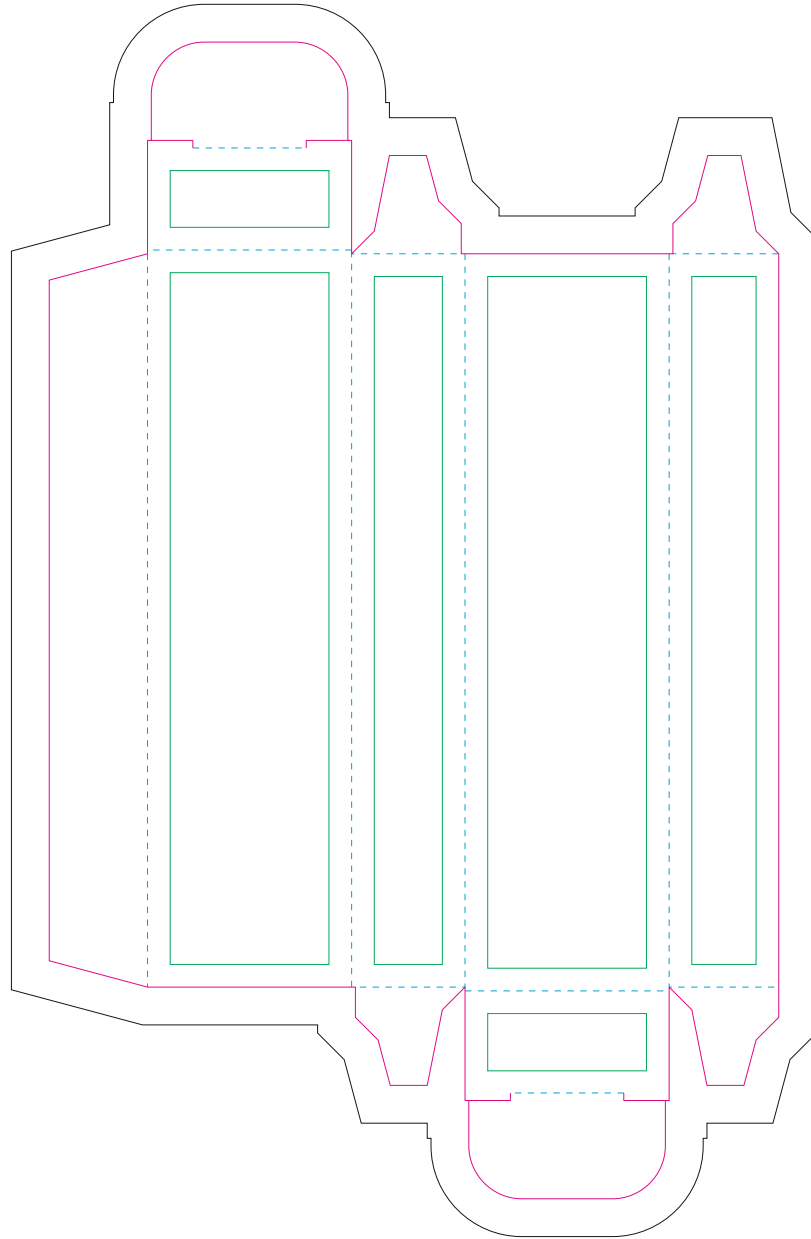

Paperboard box

- Margin
- Edge of product
- Bleed limit 5-5 mm (background must fill it)
- - - - - Fold line

resolution: min. 300DPI

colours: CMYK

formats: TIFF, PDF, EPS, AI, CDR

The green line indicates the area all non-background object - texts, logos, etc.

The pink outline the maximum size of graphic visible on the product.

The black line indicates the size of the required graphics including bleed.

Kraft Paperboard box

- Margin
- Edge of product
- Bleed limit 5-5 mm (background must fill it)
- Fold line

resolution: min. 300DPI
colours: CMYK
formats: TIFF, PDF, EPS, AI, CDR

The green line indicates the area all non-background object - texts, logos, etc.
The pink outline the maximum size of graphic visible on the product.
The black line indicates the size of the required graphics including bleed.