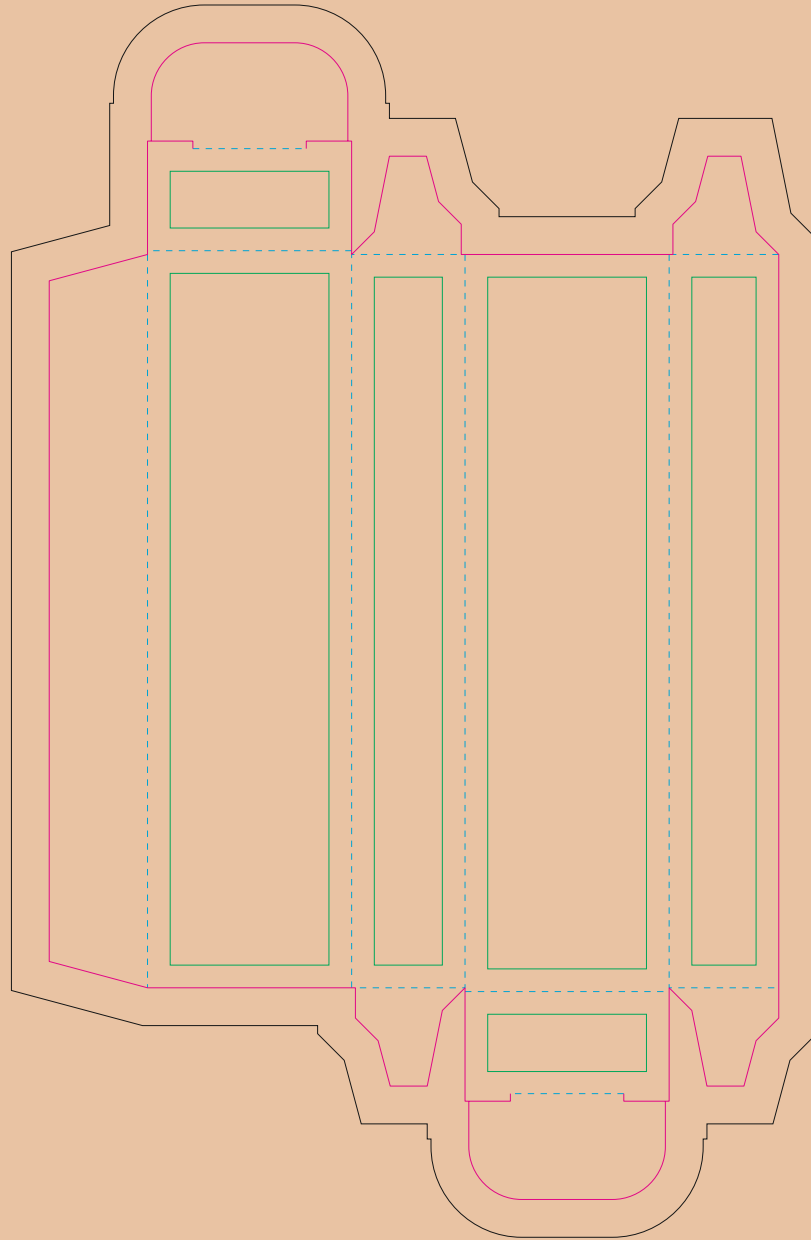

Paperboard box

- Margin
- Edge of product
- Bleed limit 5-5 mm (background must fill it)
- - - - - Fold line

resolution: min. 300DPI

colours: CMYK

formats: TIFF, PDF, EPS, AI, CDR

The green line indicates the area all non-background object - texts, logos, etc.

The pink outline the maximum size of graphic visible on the product.

The black line indicates the size of the required graphics including bleed.

Kraft Paperboard box

- Margin
- Edge of product
- Bleed limit 5-5 mm (background must fill it)
- Fold line

resolution: min. 300DPI
colours: CMYK
formats: TIFF, PDF, EPS, AI, CDR

The green line indicates the area all non-background object - texts, logos, etc.
The pink outline the maximum size of graphic visible on the product.
The black line indicates the size of the required graphics including bleed.