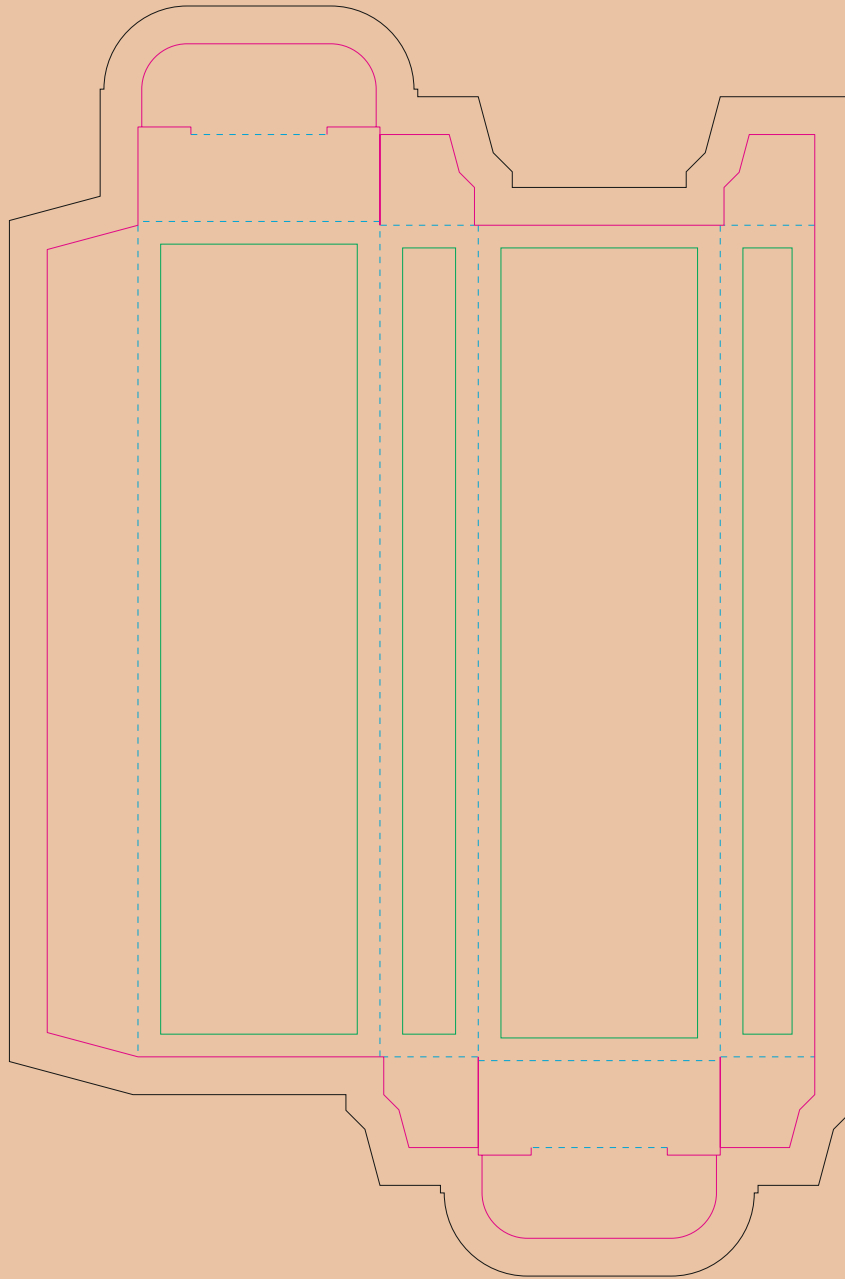

Paperboard box

- Margin
- Edge of product
- Bleed limit 5-5 mm (background must fill it)
- - - - - Fold line

resolution: min. 300DPI
colours: CMYK
formats: TIFF, PDF, EPS, AI, CDR

The green line indicates the area all non-background object - texts, logos, etc.
The pink outline the maximum size of graphic visible on the product.
The black line indicates the size of the required graphics including bleed.

Kraft Paperboard box

- Margin
- Edge of product
- Bleed limit 5-5 mm (background must fill it)
- - - - - Fold line

resolution: min. 300DPI

colours: CMYK

formats: TIFF, PDF, EPS, AI, CDR

The green line indicates the area all non-background object - texts, logos, etc.
The pink outline the maximum size of graphic visible on the product.
The black line indicates the size of the required graphics including bleed.