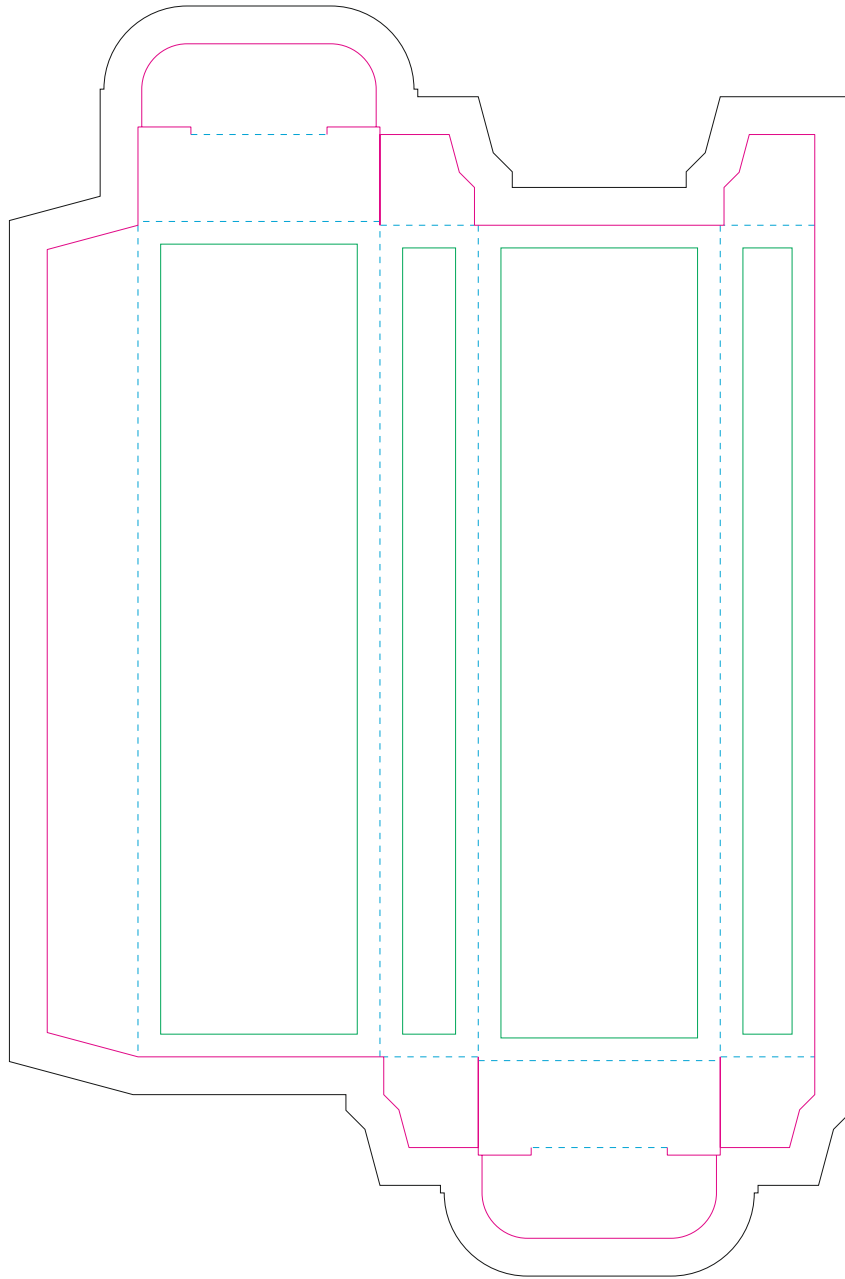

Paperboard box

- Margin
- Edge of product
- Bleed limit 5-5 mm (background must fill it)
- - - - - Fold line

resolution: min. 300DPI
colours: CMYK
formats: TIFF, PDF, EPS, AI, CDR

The green line indicates the area all non-background object - texts, logos, etc.
The pink outline the maximum size of graphic visible on the product.
The black line indicates the size of the required graphics including bleed.

Kraft Paperboard box

- Margin
- Edge of product
- Bleed limit 5-5 mm (background must fill it)
- - - - - Fold line

resolution: min. 300DPI

colours: CMYK

formats: TIFF, PDF, EPS, AI, CDR

The green line indicates the area all non-background object - texts, logos, etc.
The pink outline the maximum size of graphic visible on the product.
The black line indicates the size of the required graphics including bleed.