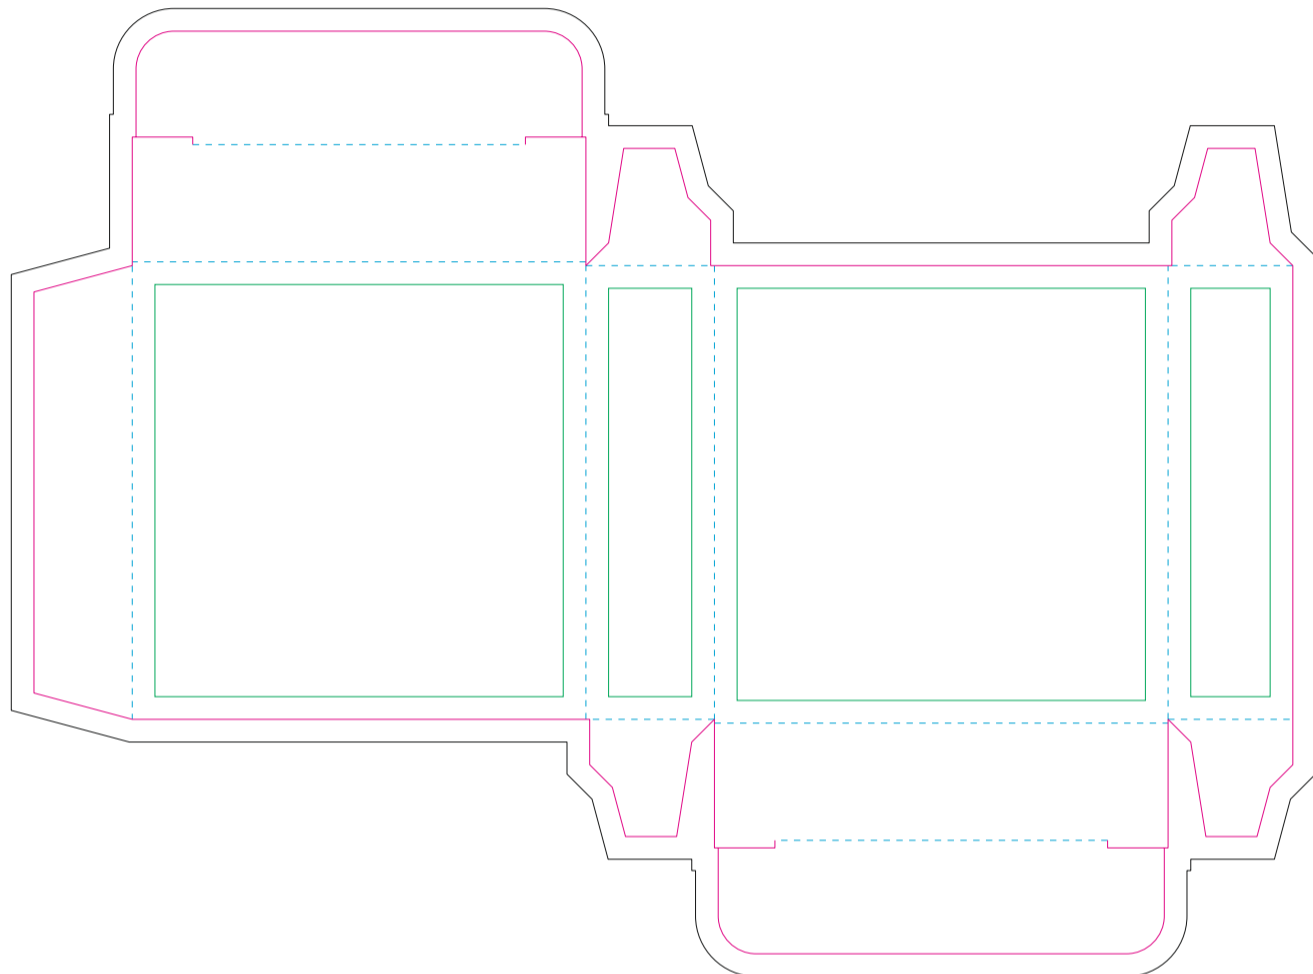

# Paperboard box

- Margin
- Edge of product
- Bleed limit 3-3 mm (background must fill it)
- - - - - Fold line

resolution: min. 300DPI

colours: CMYK

formats: TIFF, PDF, EPS, AI, CDR

The green line indicates the area all non-background object - texts, logos, etc.

The pink outline the maximum size of graphic visible on the product.

The black line indicates the size of the required graphics including bleed.

# Kraft Paperboard box

- Margin
- Edge of product
- Bleed limit 3-3 mm (background must fill it)
- - - - - Fold line

resolution: min. 300DPI

colours: CMYK

formats: TIFF, PDF, EPS, AI, CDR

The green line indicates the area all non-background object - texts, logos, etc.