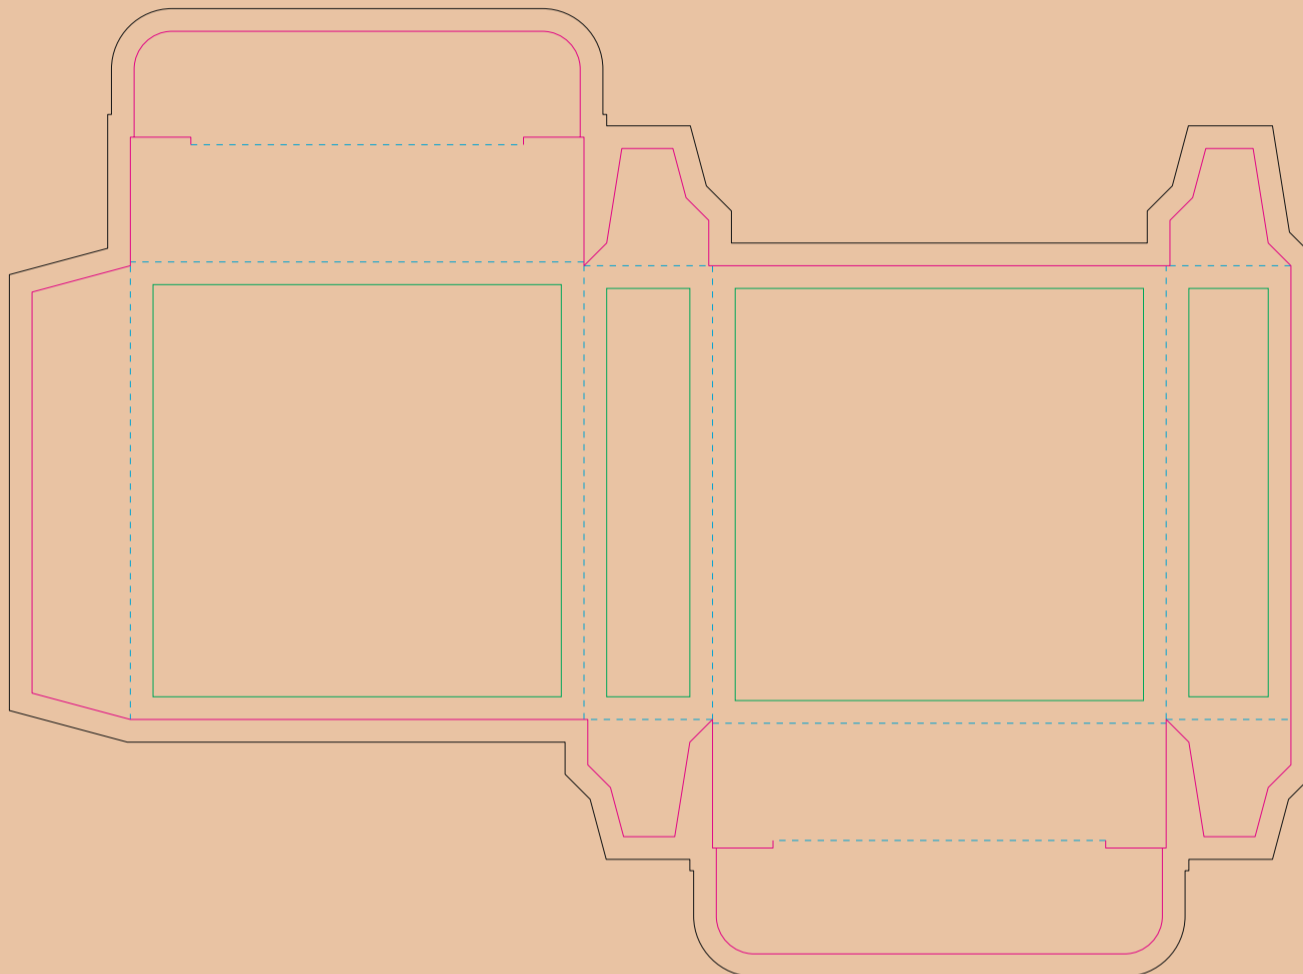

# Paperboard box

- Margin
- Edge of product
- Bleed limit 3-3 mm (background must fill it)
- - - - - Fold line

resolution: min. 300DPI

colours: CMYK

formats: TIFF, PDF, EPS, AI, CDR

The green line indicates the area all non-background object - texts, logos, etc.

The pink outline the maximum size of graphic visible on the product.

The black line indicates the size of the required graphics including bleed.

# Kraft Paperboard box

- Margin
- Edge of product
- Bleed limit 3-3 mm (background must fill it)
- - - - - Fold line

resolution: min. 300DPI

colours: CMYK

formats: TIFF, PDF, EPS, AI, CDR

The green line indicates the area all non-background object - texts, logos, etc.