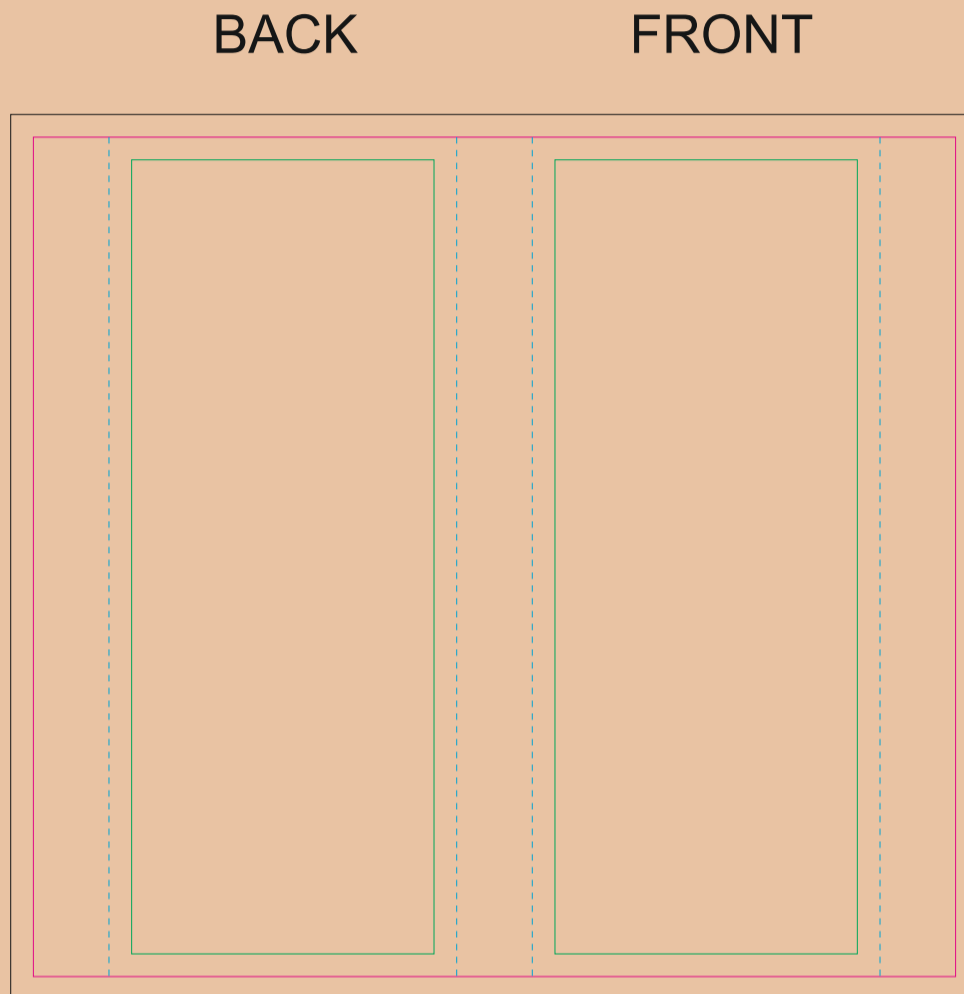

Paper Sleeve

The size of the paper sleeve is for reference only as product packaging size may vary.

— Margin

— Edge of product

— Bleed limit 3-3 mm (background must fill it)

----- Fold line

resolution: min. 300DPI

colours: CMYK

formats: TIFF, PDF, EPS, AI, CDR

The green line indicates the area all non-background object - texts, logos, etc.

The pink outline the maximum size of graphic visible on the product.

The black line indicates the size of the required graphics including bleed.

Kraft paper sleeve

The size of the paper sleeve is for reference only as product packaging size may vary.

- Margin
- Edge of product
- Bleed limit 3-3 mm (background must fill it)
- Fold line

resolution: min. 300DPI
colours: CMYK
formats: TIFF, PDF, EPS, AI, CDR

The green line indicates the area all non-background object - texts, logos, etc.
The pink outline the maximum size of graphic visible on the product.
The black line indicates the size of the required graphics including bleed.