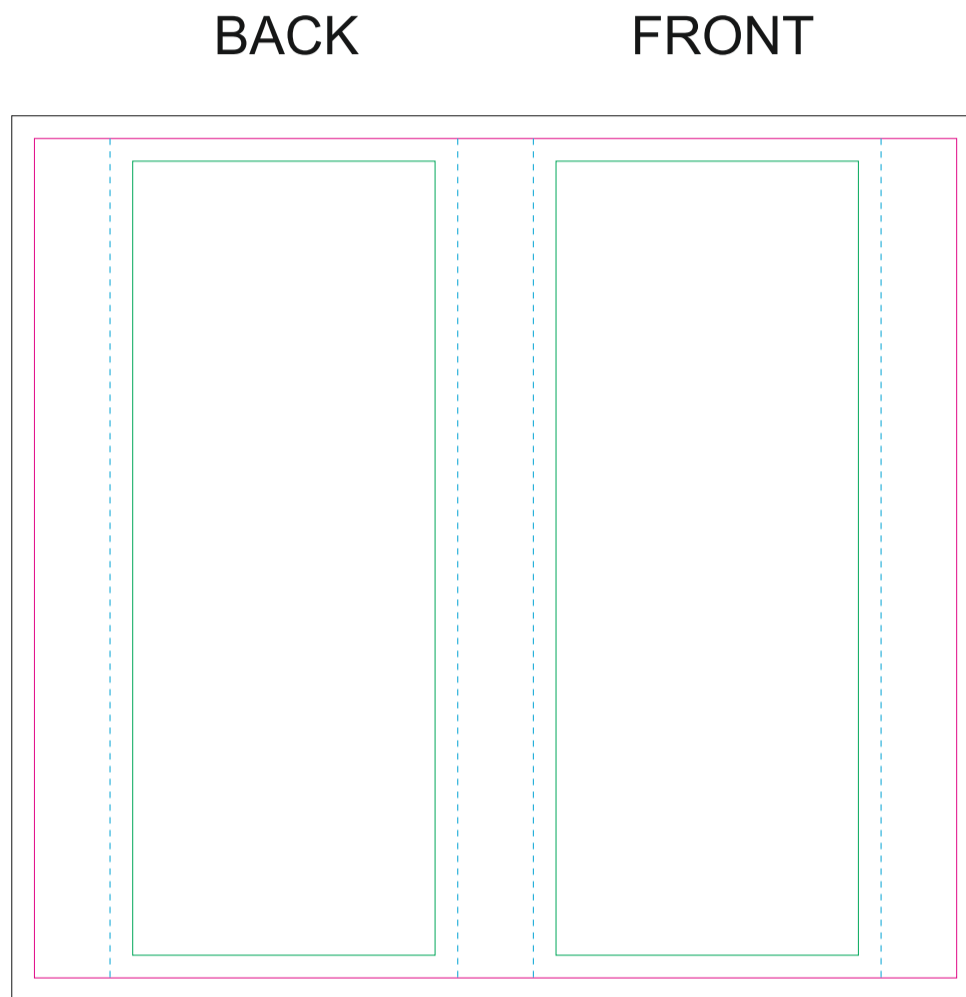

Paper Sleeve

The size of the paper sleeve is for reference only as product packaging size may vary.

— Margin

— Edge of product

— Bleed limit 3-3 mm (background must fill it)

----- Fold line

resolution: min. 300DPI

colours: CMYK

formats: TIFF, PDF, EPS, AI, CDR

The green line indicates the area all non-background object - texts, logos, etc.

The pink outline the maximum size of graphic visible on the product.

The black line indicates the size of the required graphics including bleed.

Kraft paper sleeve

The size of the paper sleeve is for reference only as product packaging size may vary.

- Margin
- Edge of product
- Bleed limit 3-3 mm (background must fill it)
- Fold line

resolution: min. 300DPI
colours: CMYK
formats: TIFF, PDF, EPS, AI, CDR

The green line indicates the area all non-background object - texts, logos, etc.
The pink outline the maximum size of graphic visible on the product.
The black line indicates the size of the required graphics including bleed.