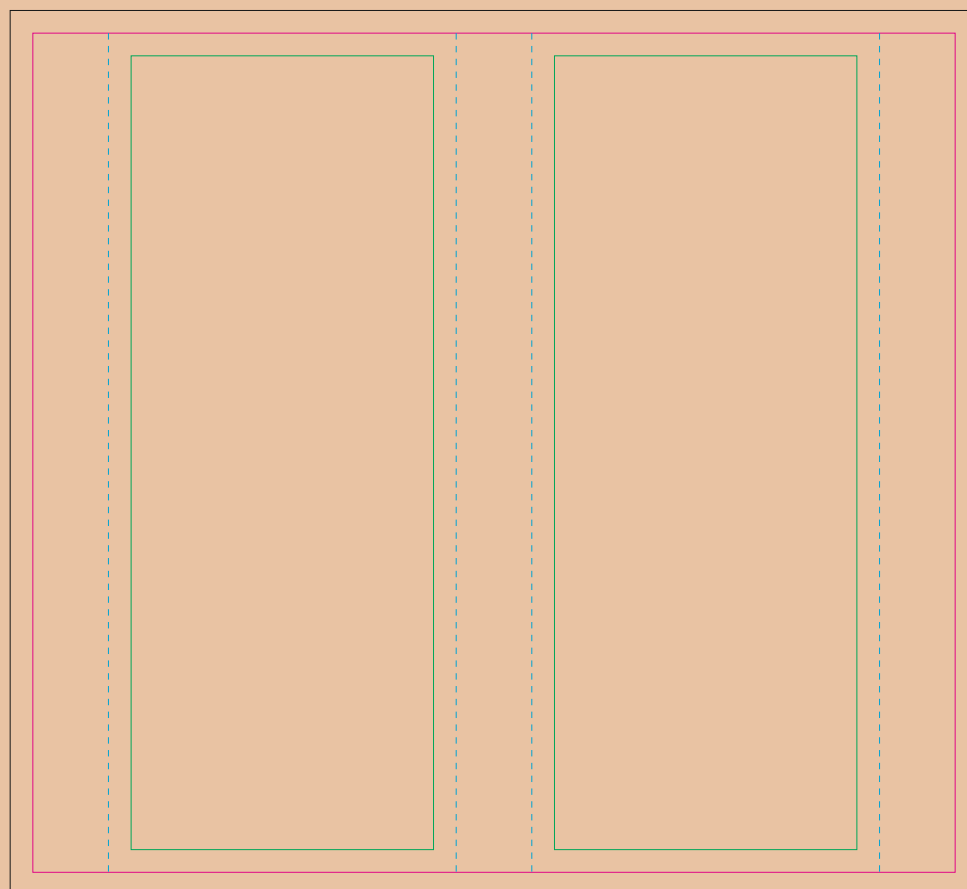

## Paper Sleeve

- Margin
- Edge of product
- Bleed limit 3-3 mm (background must fill it)
- Fold line

resolution: min. 300DPI  
colours: CMYK  
formats: TIFF, PDF, EPS, AI, CDR

The green line indicates the area all non-background object - texts, logos, etc.  
The pink outline the maximum size of graphic visible on the product.  
The black line indicates the size of the required graphics including bleed.

The size of the paper sleeve is for reference only as product packaging size may vary.

## Kraft paper sleeve

BACK

FRONT

- Margin
- Edge of product
- Bleed limit 3-3 mm (background must fill it)
- - - - - Fold line

resolution: min. 300DPI

colours: CMYK

formats: TIFF, PDF, EPS, AI, CDR

The green line indicates the area all non-background object - texts, logos, etc.

The pink outline the maximum size of graphic visible on the product.

The black line indicates the size of the required graphics including bleed.