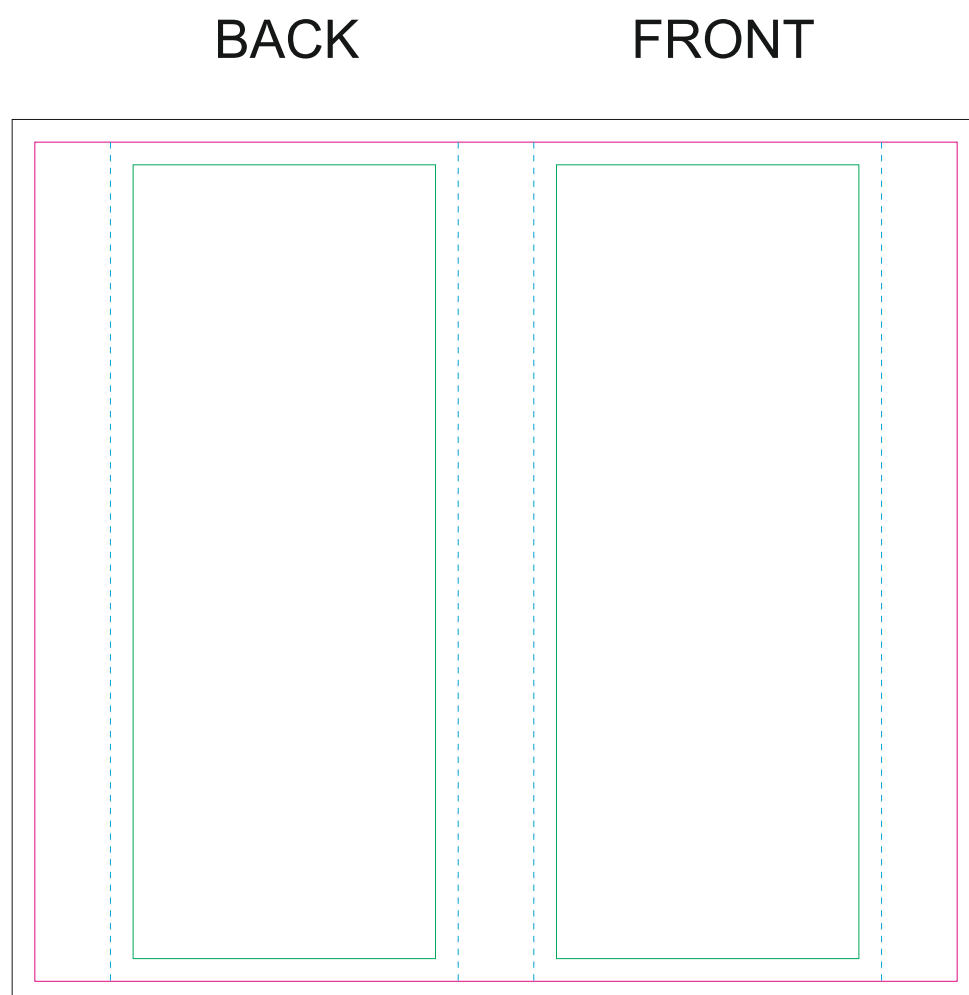

The size of the paper sleeve is for reference only as product packaging size may vary.

## Paper Sleeve

- Margin
- Edge of product
- Bleed limit 3-3 mm (background must fill it)
- Fold line

resolution: min. 300DPI  
colours: CMYK  
formats: TIFF, PDF, EPS, AI, CDR

The green line indicates the area all non-background object - texts, logos, etc.  
The pink outline the maximum size of graphic visible on the product.  
The black line indicates the size of the required graphics including bleed.

## Kraft paper sleeve

BACK

FRONT

- Margin
- Edge of product
- Bleed limit 3-3 mm (background must fill it)
- - - - - Fold line

resolution: min. 300DPI

colours: CMYK

formats: TIFF, PDF, EPS, AI, CDR

The green line indicates the area all non-background object - texts, logos, etc.

The pink outline the maximum size of graphic visible on the product.

The black line indicates the size of the required graphics including bleed.