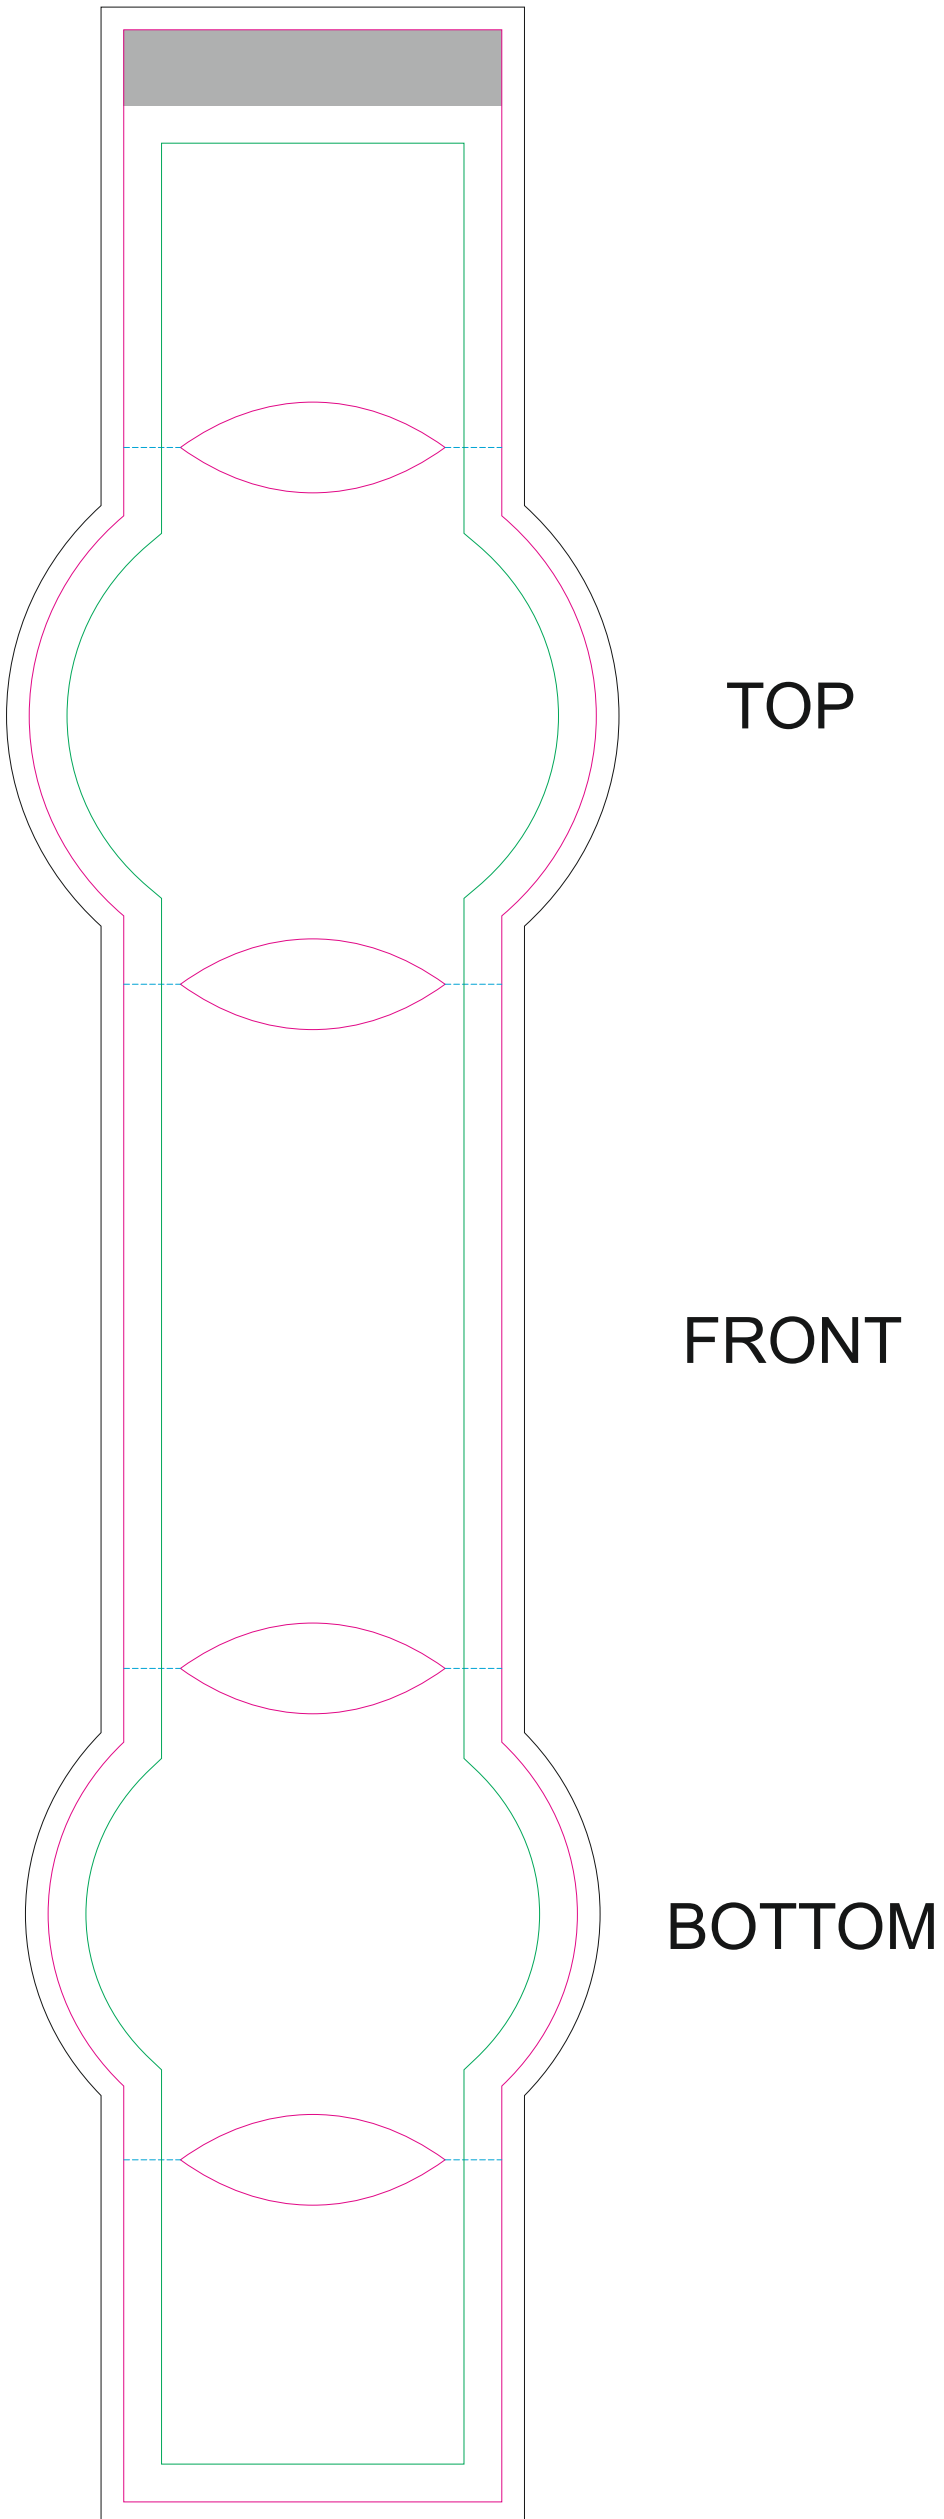

RS

—— Edge of graphics

- - - - centerlines

file format: vector

colours: in one color

formats: PDF, EPS, AI, CDR

The pink outline the maximum size of graphic visible on the product.

The blue dash line indicates the center line of the left, right and middle side of object.

PAPER RING

- Margin
- Edge of product
- Bleed limit 3-3 mm (background must fill it)
- - - - - Fold line

resolution: min. 300 DPI
colours: CMYK
formats: TIFF, PDF, EPS, AI, CDR

The green line indicates the area all non-background object-texts, logos, etc.
The pink outline the maximum size of graphic visible on the product.
The black line indicates the size of the required graphics including bleed.
The blue line indicates the folding.

CRAFT PAPER RING

- Margin
- Edge of product
- Bleed limit 3-3 mm (background must fill it)
- - - - Fold line

resolution: min. 300 DPI
colours: CMYK
formats: TIFF, PDF, EPS, AI, CDR

The green line indicates the area all non-background object-texts, logos, etc.
The pink outline the maximum size of graphic visible on the product.
The black line indicates the size of the required graphics including bleed.
The blue line indicates the folding.

The pink outline the maximum size of graphic visible on the product.

The black line indicates the size of the required graphics including bleed.