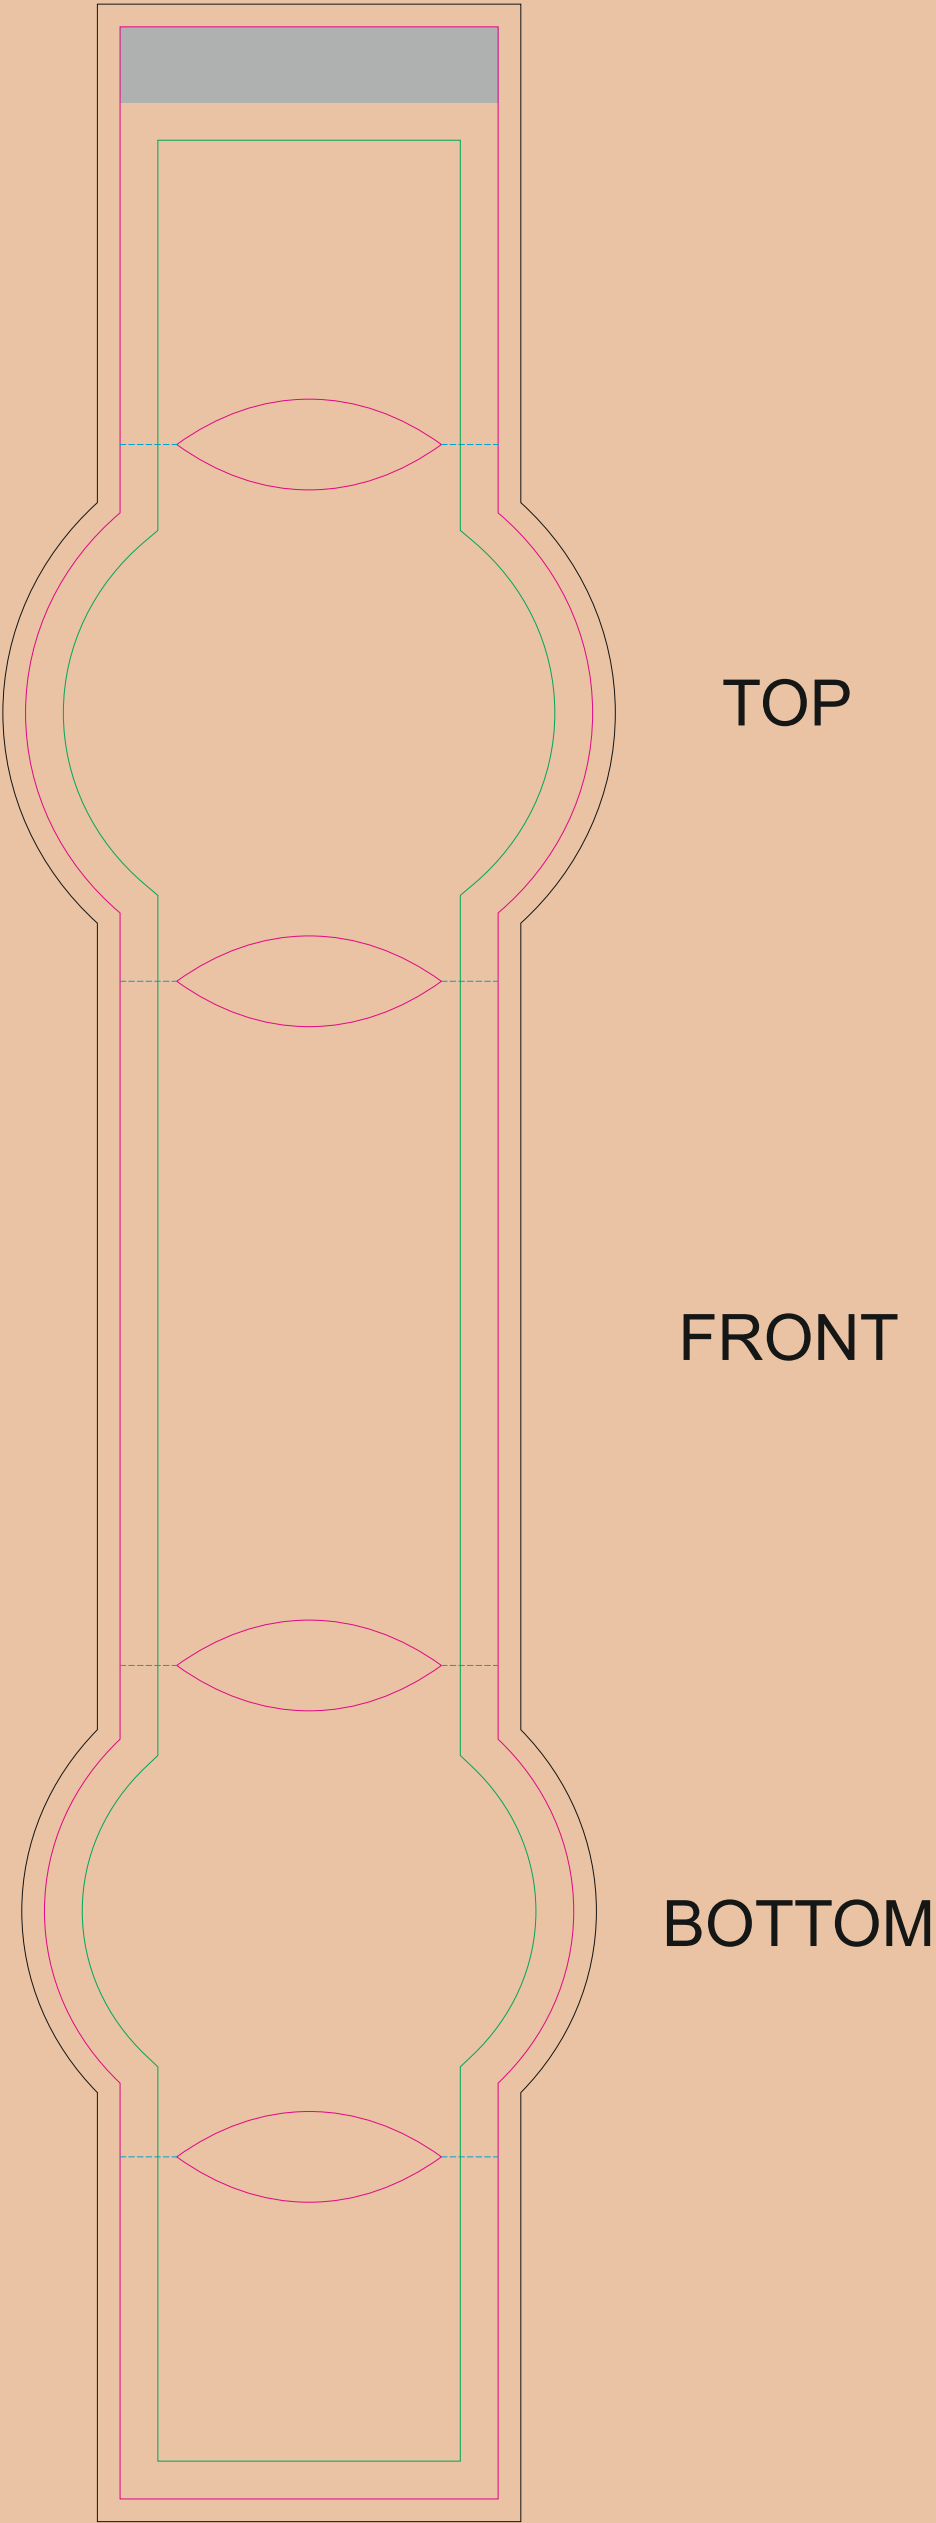

RS

—— Edge of graphics

- - - - centerlines

file format: vector

colours: in one color

formats: PDF, EPS, AI, CDR

The pink outline the maximum size of graphic visible on the product.

The blue dash line indicates the center line of the left, right and middle side of object.

PAPER RING

- Margin
- Edge of product
- Bleed limit 3-3 mm (background must fill it)
- - - - - Fold line

resolution: min. 300 DPI
colours: CMYK
formats: TIFF, PDF, EPS, AI, CDR

The green line indicates the area all non-background object-texts, logos, etc.
The pink outline the maximum size of graphic visible on the product.
The black line indicates the size of the required graphics including bleed.
The blue line indicates the folding.

CRAFT PAPER RING

- Margin
- Edge of product
- Bleed limit 3-3 mm (background must fill it)
- - - - Fold line

resolution: min. 300 DPI
colours: CMYK
formats: TIFF, PDF, EPS, AI, CDR

The green line indicates the area all non-background object-texts, logos, etc.
The pink outline the maximum size of graphic visible on the product.
The black line indicates the size of the required graphics including bleed.
The blue line indicates the folding.

The pink outline the maximum size of graphic visible on the product.

The black line indicates the size of the required graphics including bleed.