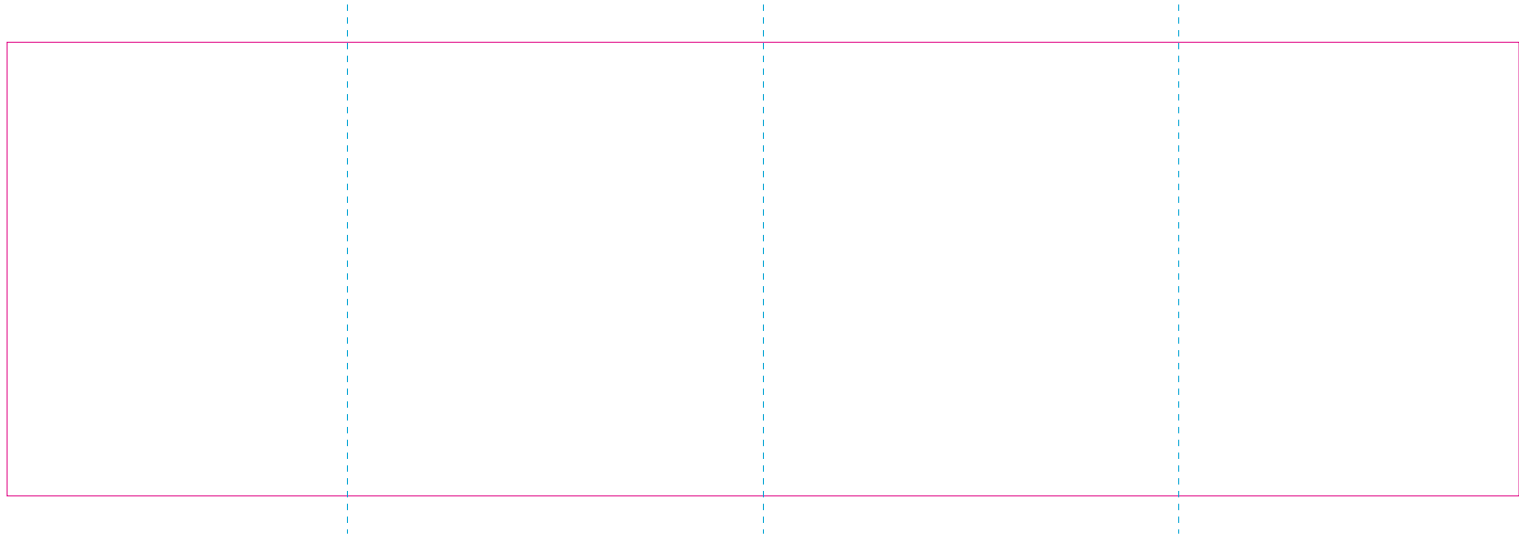

RS

—— Edge of graphics

- - - - centerlines

file format: vector

colours: in one color

formats: PDF, EPS, AI, CDR

The pink outline the maximum size of graphic visible on the product.

The blue dash line indicates the center line of the left, right and middle side of object.

PAPER RING

- Margin
- Edge of product
- Bleed limit 3-3 mm (background must fill it)
- - - - - Fold line

resolution: min. 300 DPI
colours: CMYK
formats: TIFF, PDF, EPS, AI, CDR

The green line indicates the area all non-background object-texts, logos, etc.
The pink outline the maximum size of graphic visible on the product.
The black line indicates the size of the required graphics including bleed.
The blue line indicates the folding.

CRAFT PAPER RING

- Margin
- Edge of product
- Bleed limit 3-3 mm (background must fill it)
- - - - Fold line

resolution: min. 300 DPI
colours: CMYK
formats: TIFF, PDF, EPS, AI, CDR

The green line indicates the area all non-background object-texts, logos, etc.
The pink outline the maximum size of graphic visible on the product.
The black line indicates the size of the required graphics including bleed.
The blue line indicates the folding.

The pink outline the maximum size of graphic visible on the product.

The black line indicates the size of the required graphics including bleed.