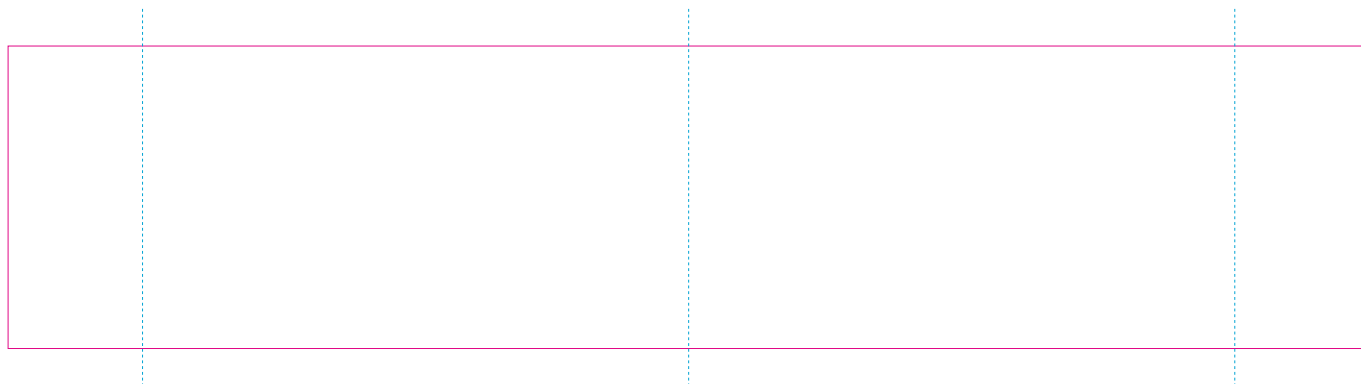

C

——— Edge of graphics

----- centerlines

resolution: min. 300 DPI

colours: CMYK

formats: TIFF, PDF, EPS, AI, CDR

The pink outline the maximum size of graphic visible on the product.

The blue dash line indicates the center line of the left, right and middle side of object.