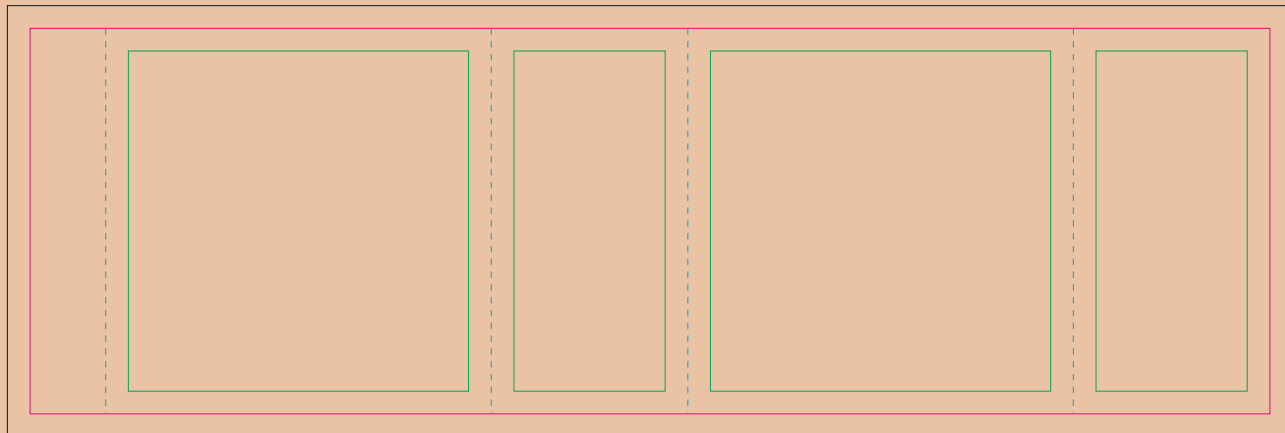

Paper Sleeve

The size of the paper sleeve is for reference only as product packaging size may vary.

BACK

FRONT

- Margin
- Edge of product
- Bleed limit 3-3 mm (background must fill it)
- - - - - Fold line

resolution: min. 300DPI
colours: CMYK
formats: TIFF, PDF, EPS, AI, CDR

The green line indicates the area all non-background object - texts, logos, etc.
The pink outline the maximum size of graphic visible on the product.
The black line indicates the size of the required graphics including bleed.

Kraft paper sleeve

The size of the paper sleeve is for reference only as product packaging size may vary.

BACK

FRONT

- Margin
- Edge of product
- Bleed limit 3-3 mm (background must fill it)
- - - - - Fold line