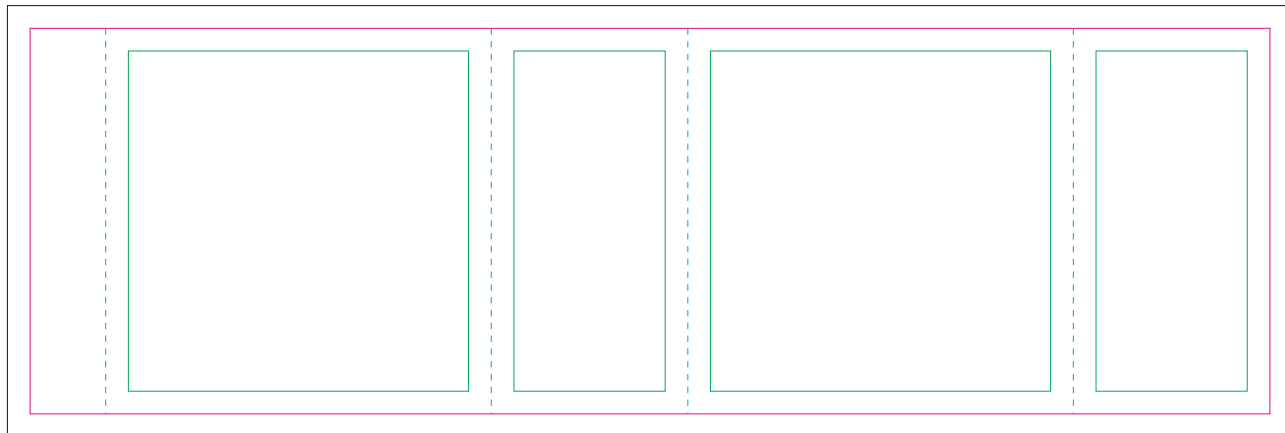

Paper Sleeve

The size of the paper sleeve is for reference only as product packaging size may vary.

BACK

FRONT

- Margin
- Edge of product
- Bleed limit 3-3 mm (background must fill it)
- - - - - Fold line

resolution: min. 300DPI
colours: CMYK
formats: TIFF, PDF, EPS, AI, CDR

The green line indicates the area all non-background object - texts, logos, etc.
The pink outline the maximum size of graphic visible on the product.
The black line indicates the size of the required graphics including bleed.

Kraft paper sleeve

The size of the paper sleeve is for reference only as product packaging size may vary.

BACK

FRONT

- Margin
- Edge of product
- Bleed limit 3-3 mm (background must fill it)
- - - - - Fold line