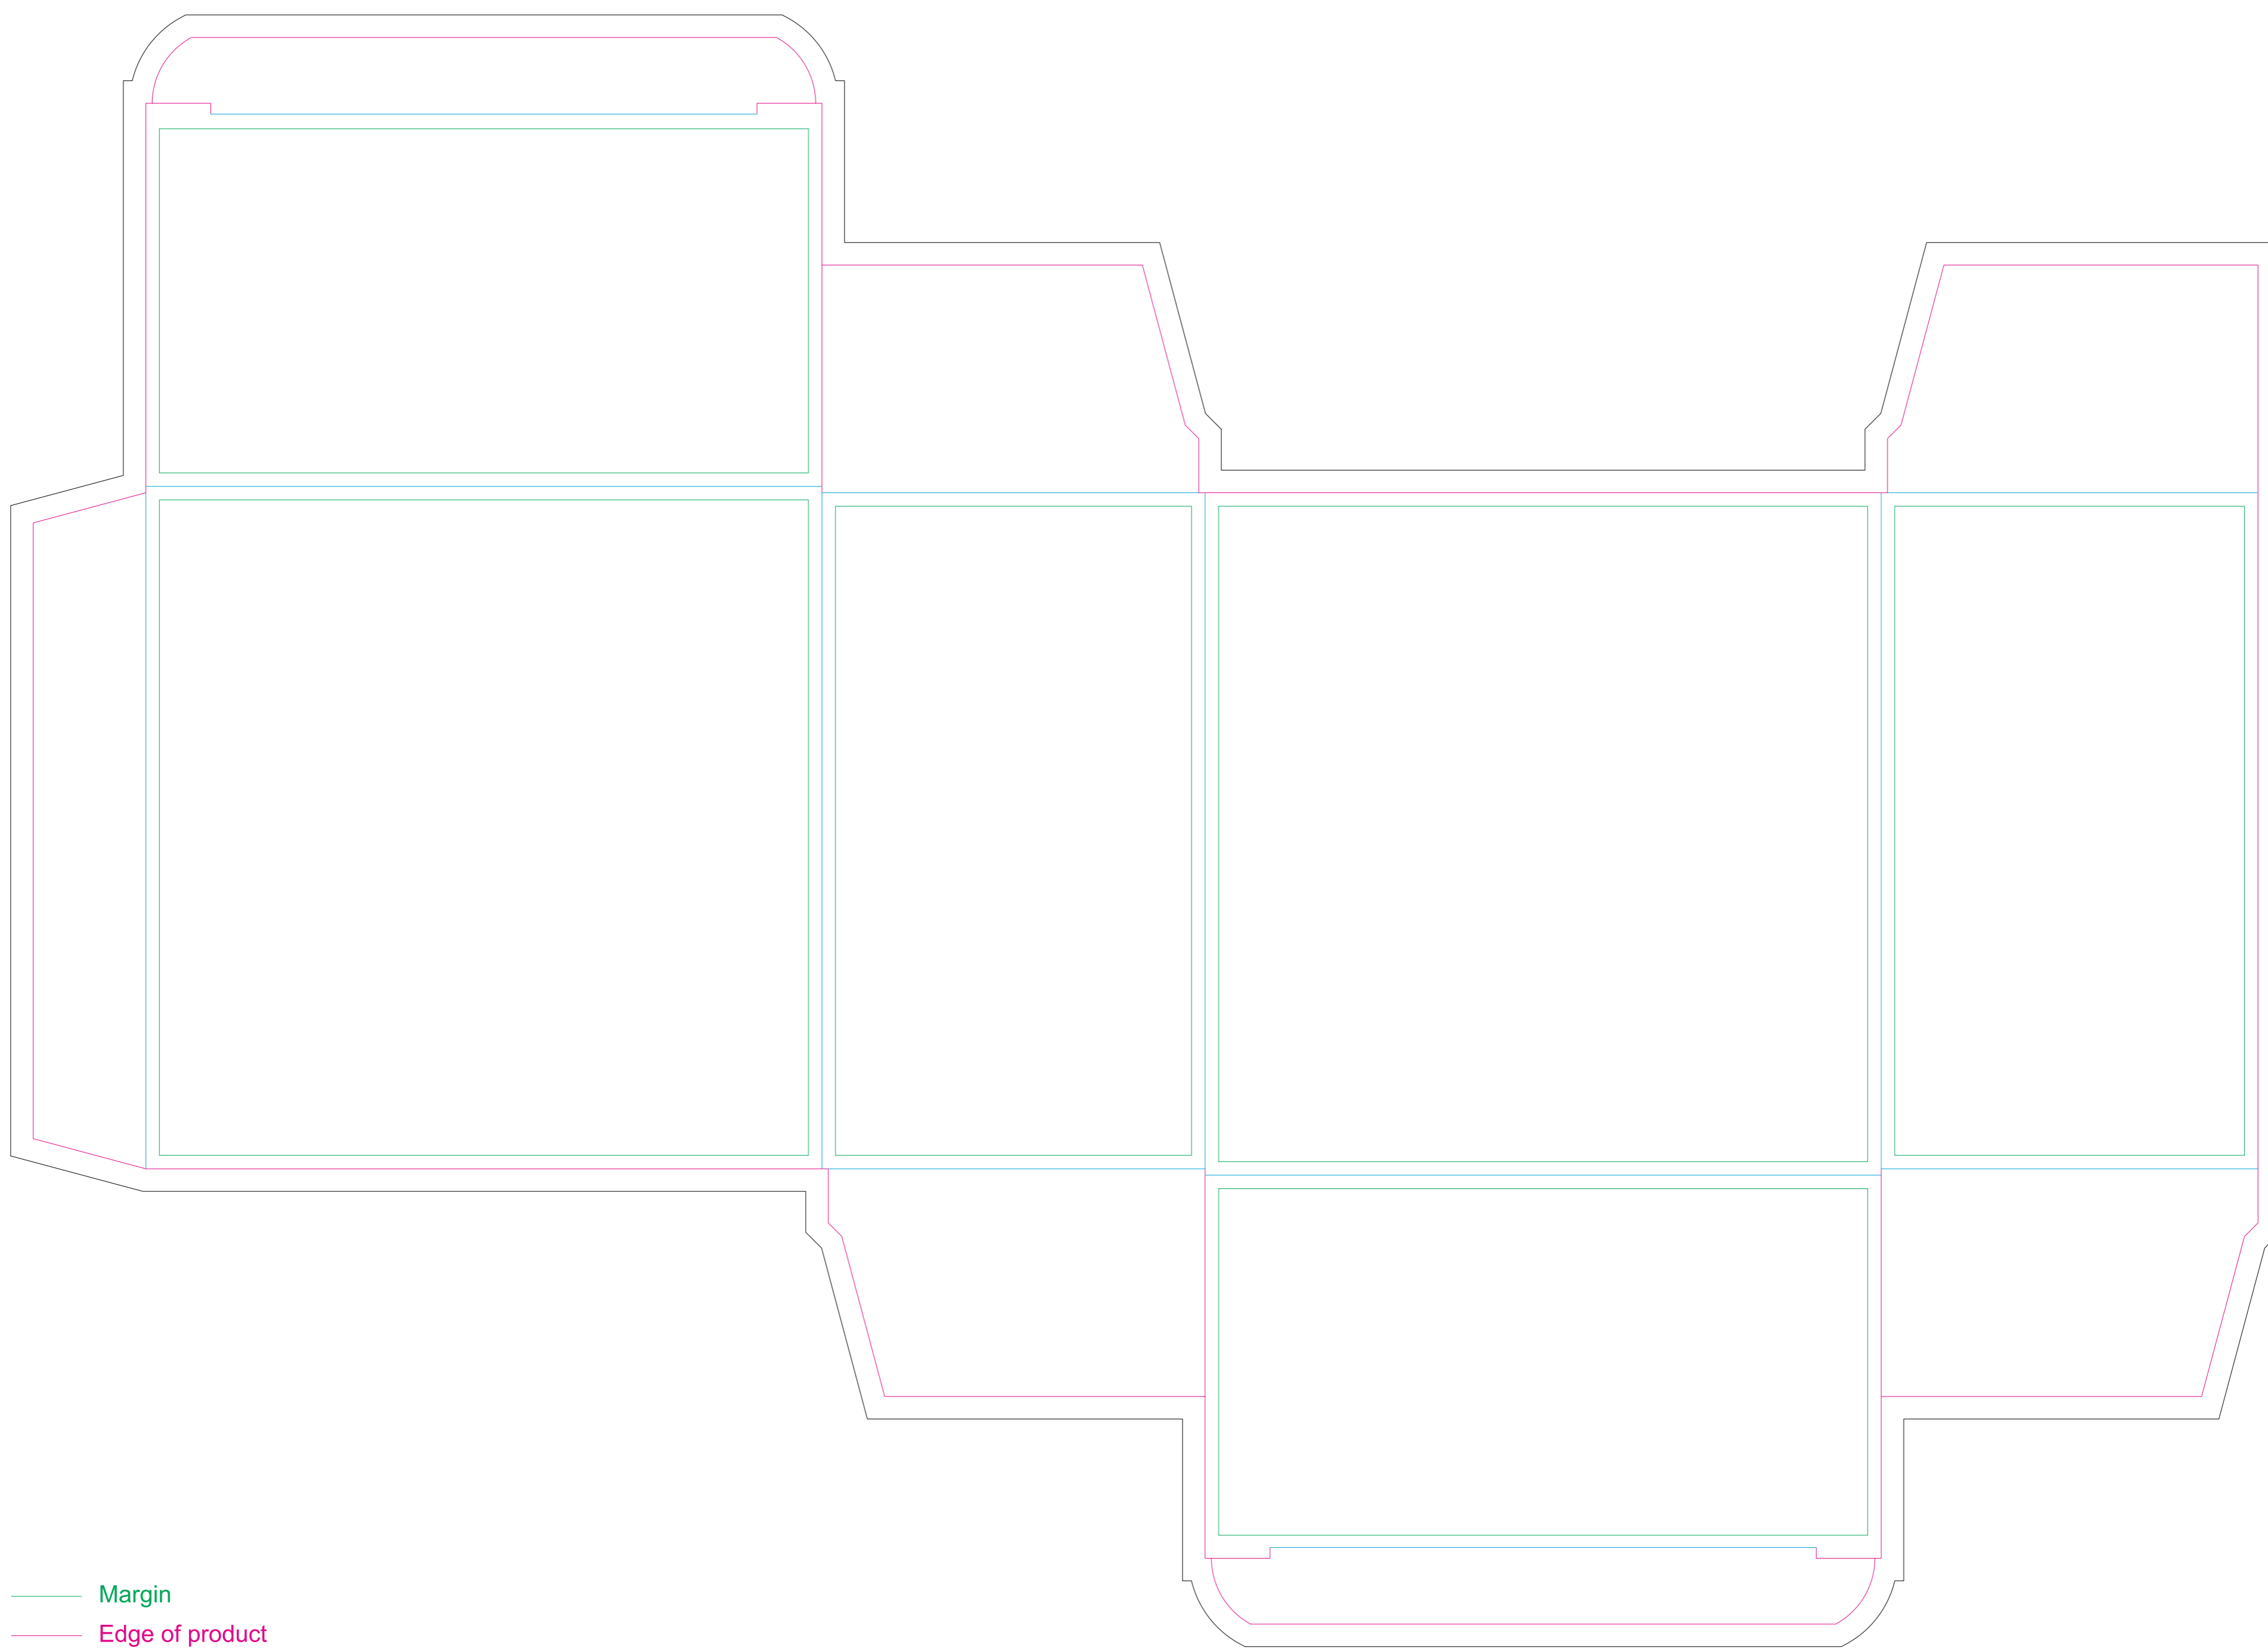

Corrugated cardboard box

- Margin
- Edge of product
- Bleed limit 5-5 mm (background must fill it)
- - - - - Fold line

resolution: min. 300DPI

colours: CMYK

formats: TIFF, PDF, EPS, AI, CDR

The green line indicates the area all non-background object - texts, logos, etc.

The pink outline the maximum size of graphic visible on the product.

The black line indicates the size of the required graphics including bleed.

Kraft corrugated cardboard box

- Margin
- Edge of product
- Bleed limit 5-5 mm (background must fill it)
- Fold line

resolution: min. 300DPI

colours: CMYK

formats: TIFF, PDF, EPS, AI, CDR

The green line indicates the area all non-background object - texts, logos, etc.

The pink outline the maximum size of graphic visible on the product.

The black line indicates the size of the required graphics including bleed.