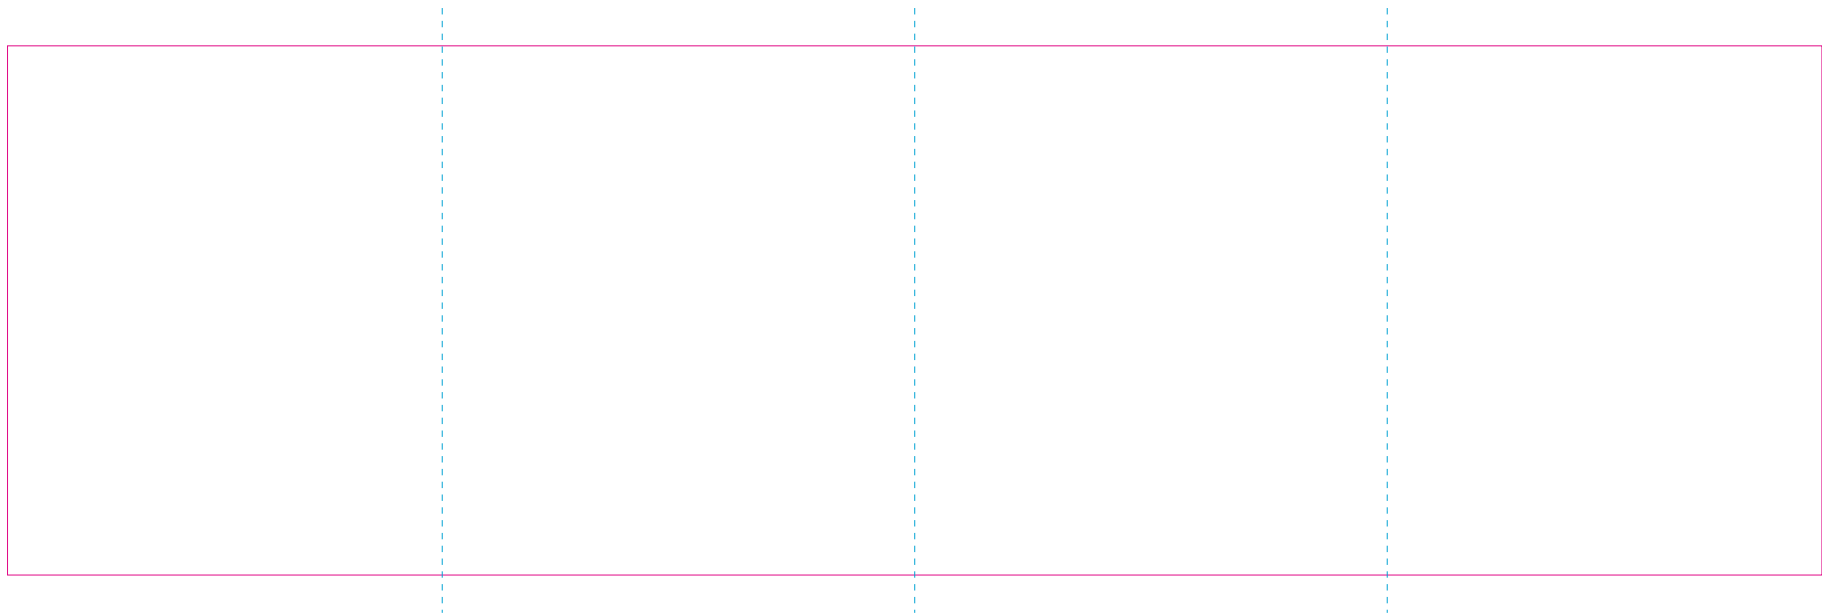

C

—— Edge of graphics

----- centerlines

file format: vector
colours: in one color
formats: PDF, EPS, AI, CDR

The pink outline the maximum size of graphic visible on the product.
The blue dash line indicates the center line of the left, right and middle side of object.

RS

—— Edge of graphics

----- centerlines

file format: vector
colours: in one color
formats: PDF, EPS, AI, CDR

The pink outline the maximum size of graphic visible on the product.
The blue dash line indicates the center line of the left, right and middle side of object.

RUV

—— Edge of graphics

----- centerlines

file format: vector
colours: in one color
formats: PDF, EPS, AI, CDR

The pink outline the maximum size of graphic visible on the product.
The blue dash line indicates the center line of the left, right and middle side of object.

Corrugated cardboard box

- Margin
- Edge of product
- Bleed limit 5-5 mm (background must fill it)
- - - - - Fold line

resolution: min. 300DPI
colours: CMYK
formats: TIFF, PDF, EPS, AI, CDR

The green line indicates the area all non-background object - texts, logos, etc.
The pink outline the maximum size of graphic visible on the product.
The black line indicates the size of the required graphics including bleed.