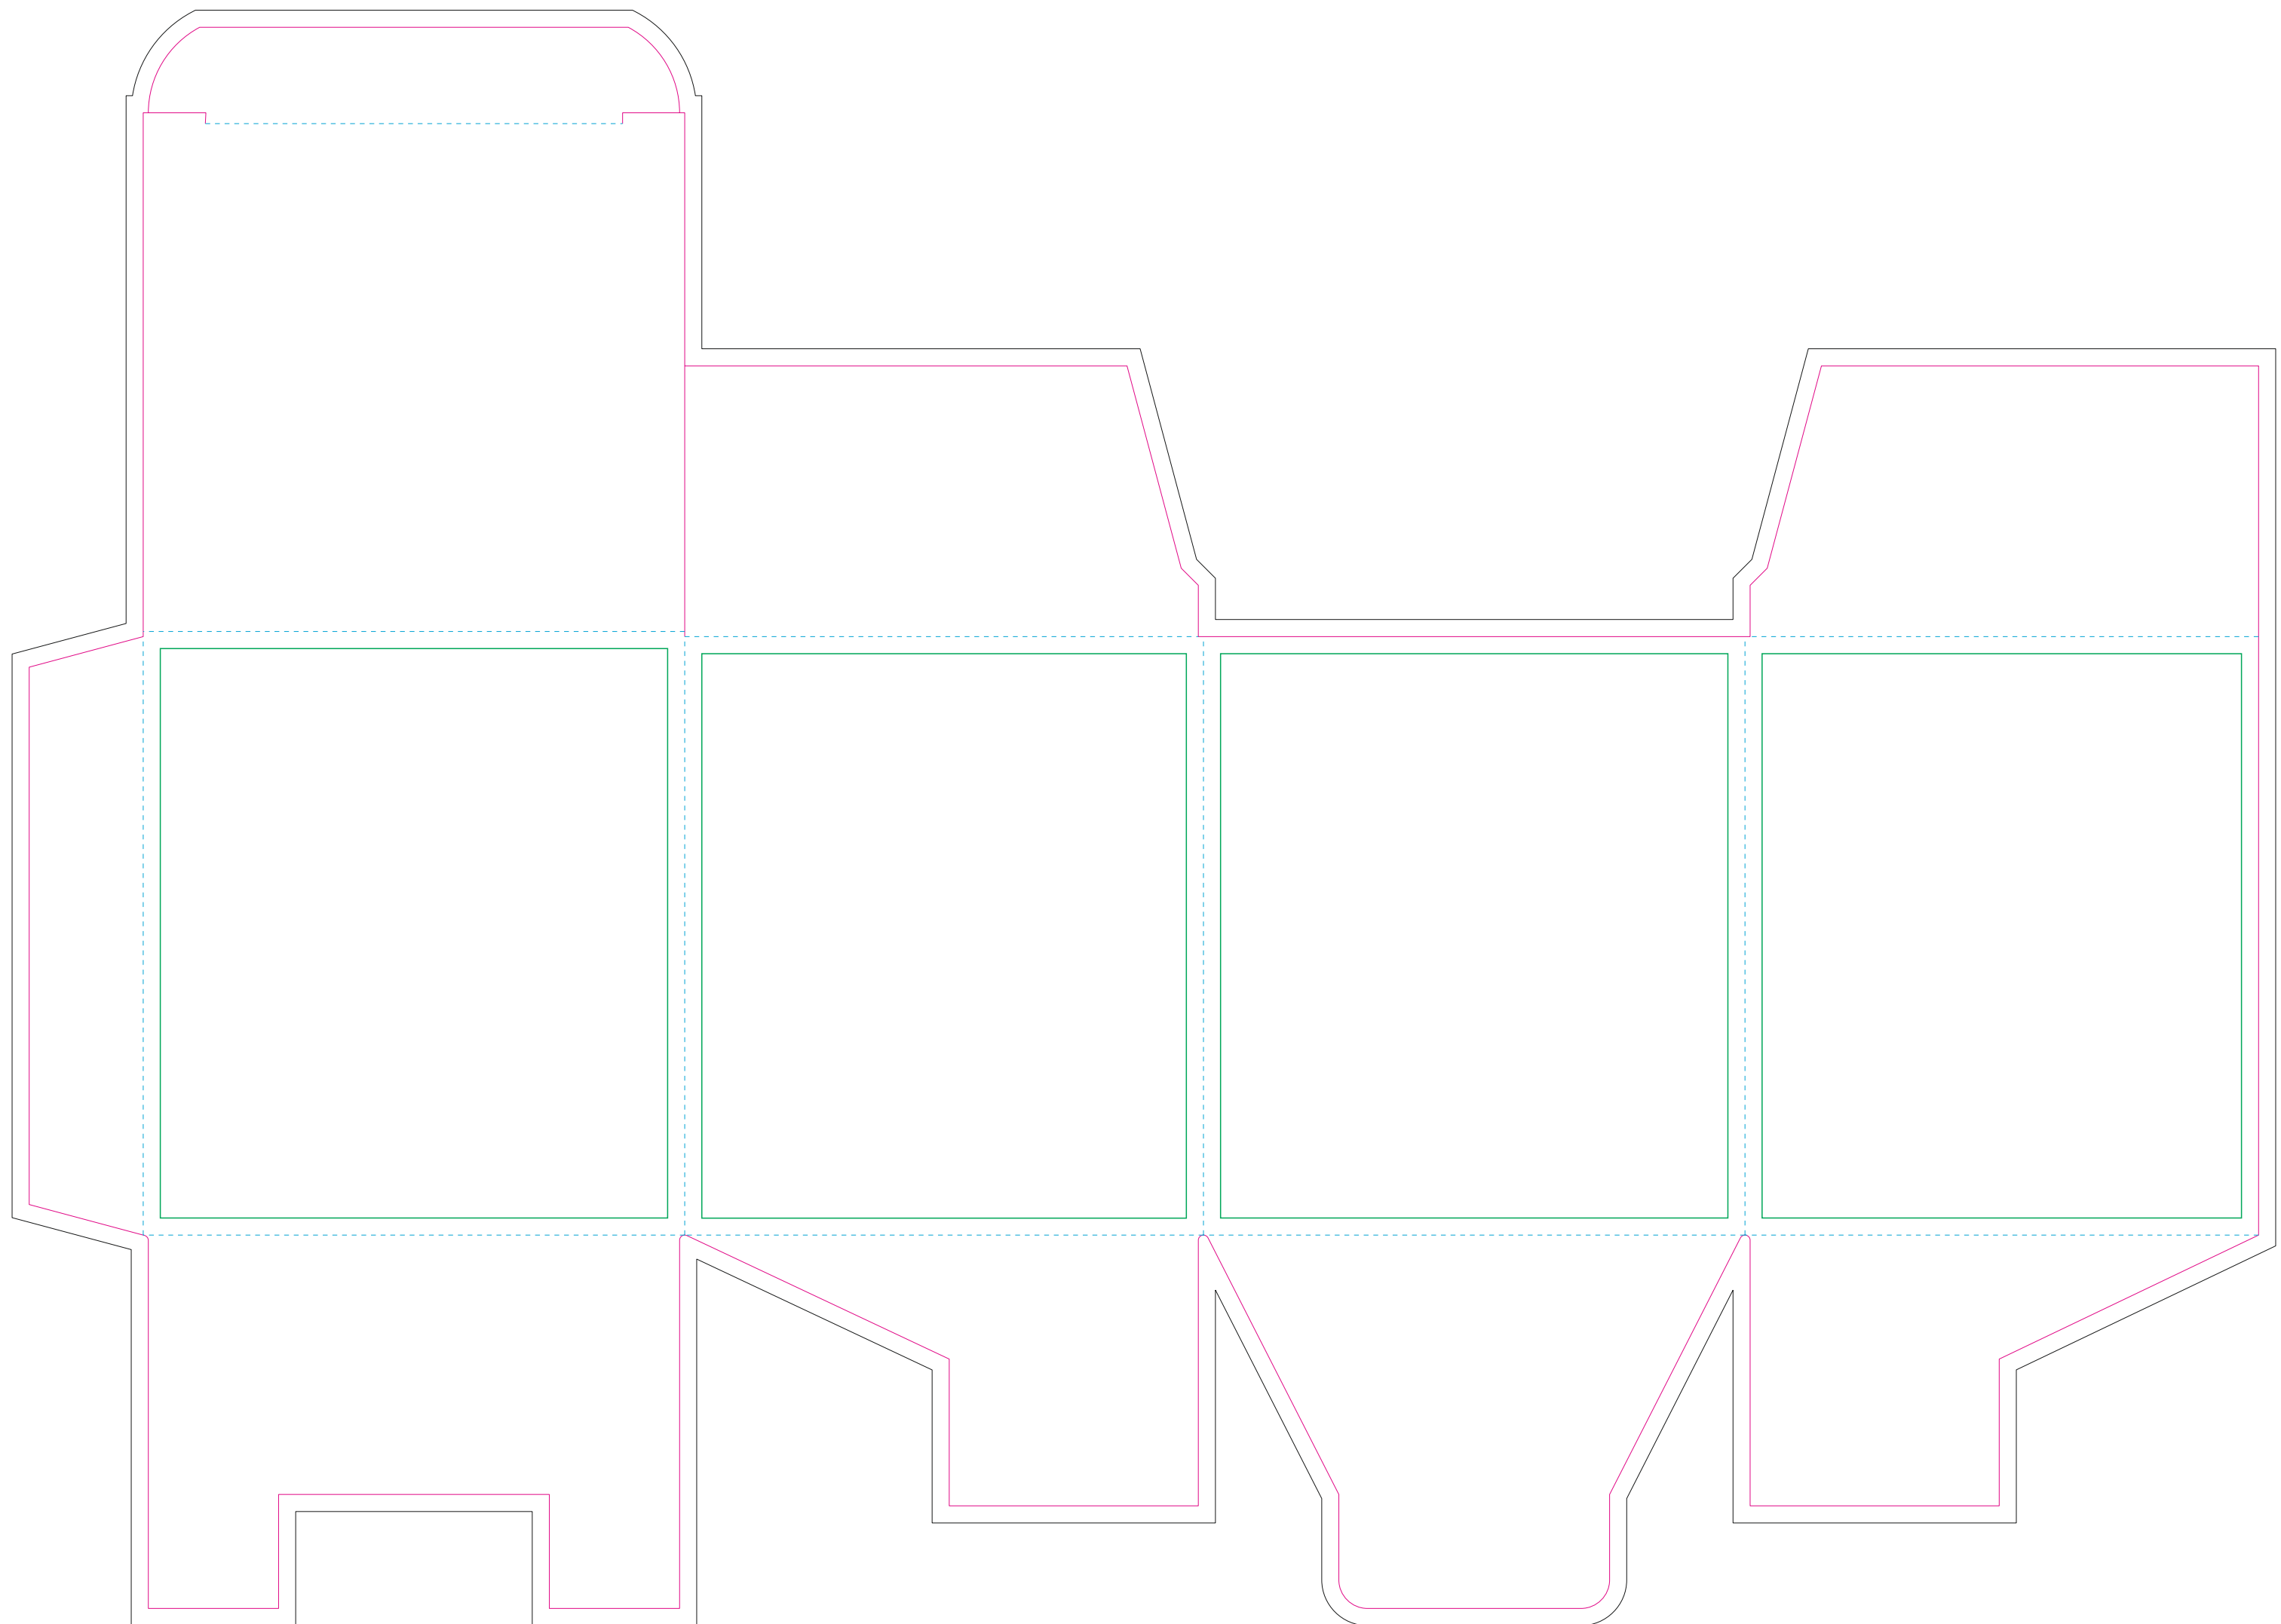

C

—— Edge of graphics

----- centerlines

file format: vector
colours: in one color
formats: PDF, EPS, AI, CDR

The pink outline the maximum size of graphic visible on the product.
The blue dash line indicates the center line of the left, right and middle side of object.

RS

—— Edge of graphics

----- centerlines

file format: vector
colours: in one color
formats: PDF, EPS, AI, CDR

The pink outline the maximum size of graphic visible on the product.
The blue dash line indicates the center line of the left, right and middle side of object.

RUV

—— Edge of graphics

----- centerlines

file format: vector
colours: in one color
formats: PDF, EPS, AI, CDR

The pink outline the maximum size of graphic visible on the product.
The blue dash line indicates the center line of the left, right and middle side of object.

Corrugated cardboard box

- Margin
- Edge of product
- Bleed limit 5-5 mm (background must fill it)
- - - - - Fold line

resolution: min. 300DPI
colours: CMYK
formats: TIFF, PDF, EPS, AI, CDR

The green line indicates the area all non-background object - texts, logos, etc.
The pink outline the maximum size of graphic visible on the product.
The black line indicates the size of the required graphics including bleed.