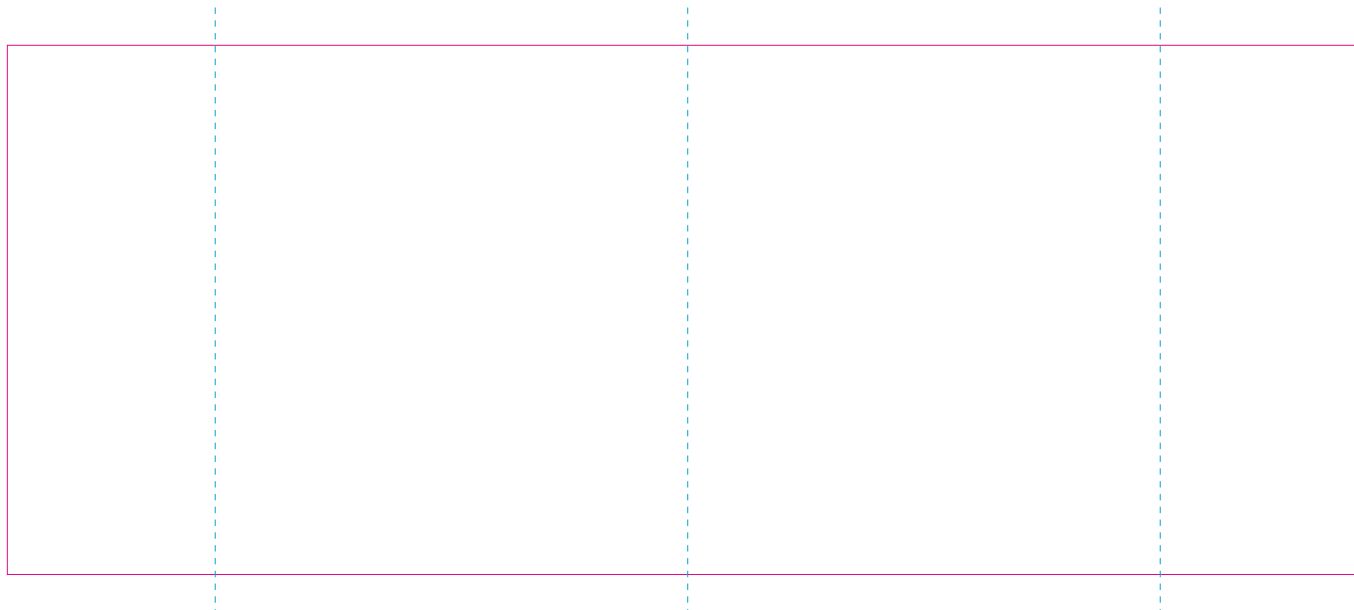

C

—— Edge of graphics

----- centerlines

file format: vector
colours: in one color
formats: PDF, EPS, AI, CDR

The pink outline the maximum size of graphic visible on the product.
The blue dash line indicates the center line of the left, right and middle side of object.

RS

—— Edge of graphics

----- centerlines

file format: vector
colours: in one color
formats: PDF, EPS, AI, CDR

The pink outline the maximum size of graphic visible on the product.
The blue dash line indicates the center line of the left, right and middle side of object.

RUV

—— Edge of graphics

----- centerlines

file format: vector
colours: in one color
formats: PDF, EPS, AI, CDR

The pink outline the maximum size of graphic visible on the product.
The blue dash line indicates the center line of the left, right and middle side of object.

Corrugated cardboard box

- Margin
- Edge of product
- Bleed limit 5-5 mm (background must fill it)
- - - - - Fold line

resolution: min. 300DPI
colours: CMYK
formats: TIFF, PDF, EPS, AI, CDR

The green line indicates the area all non-background object - texts, logos, etc.
The pink outline the maximum size of graphic visible on the product.
The black line indicates the size of the required graphics including bleed.