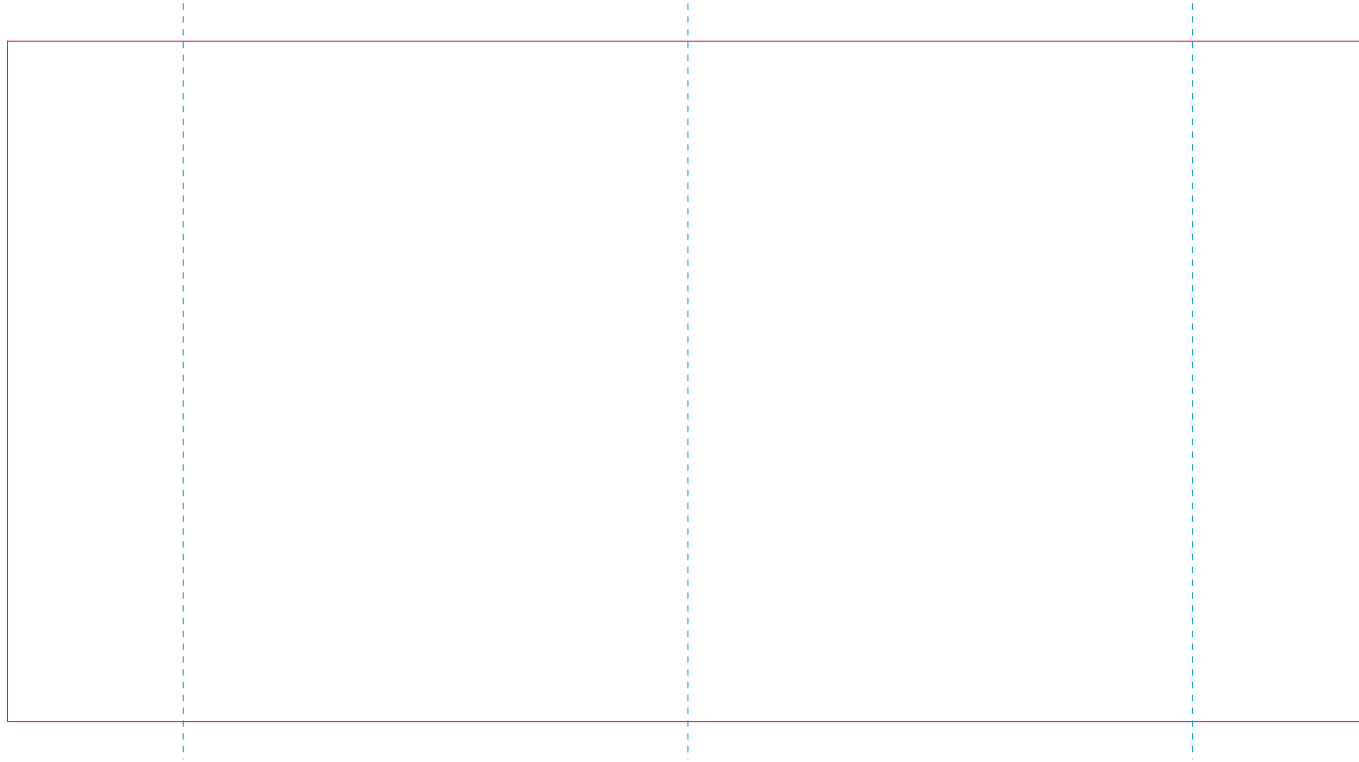

C

— Edge of graphics

- - - centerlines

file format: vector

colours: in one color formats: PDF, EPS, AI, CDR

The pink outline the maximum size of graphic visible on the product.

The blue dash line indicates the center line of the left, right and middle side of object.

RS

— Edge of graphics

- - - centerlines

file format: vector

colours: in one color formats: PDF, EPS, AI, CDR

The pink outline the maximum size of graphic visible on the product.

The blue dash line indicates the center line of the left, right and middle side of object.

RUV

— Edge of graphics

- - - centerlines

file format: vector

colours: in one color formats: PDF, EPS, AI, CDR

The pink outline the maximum size of graphic visible on the product.
The blue dash line indicates the center line of the left, right and middle side of object.

The green line indicates the area all non-background object - texts, logos, etc.

The pink outline the maximum size of graphic visible on the product.

The black line indicates the size of the required graphics including bleed.