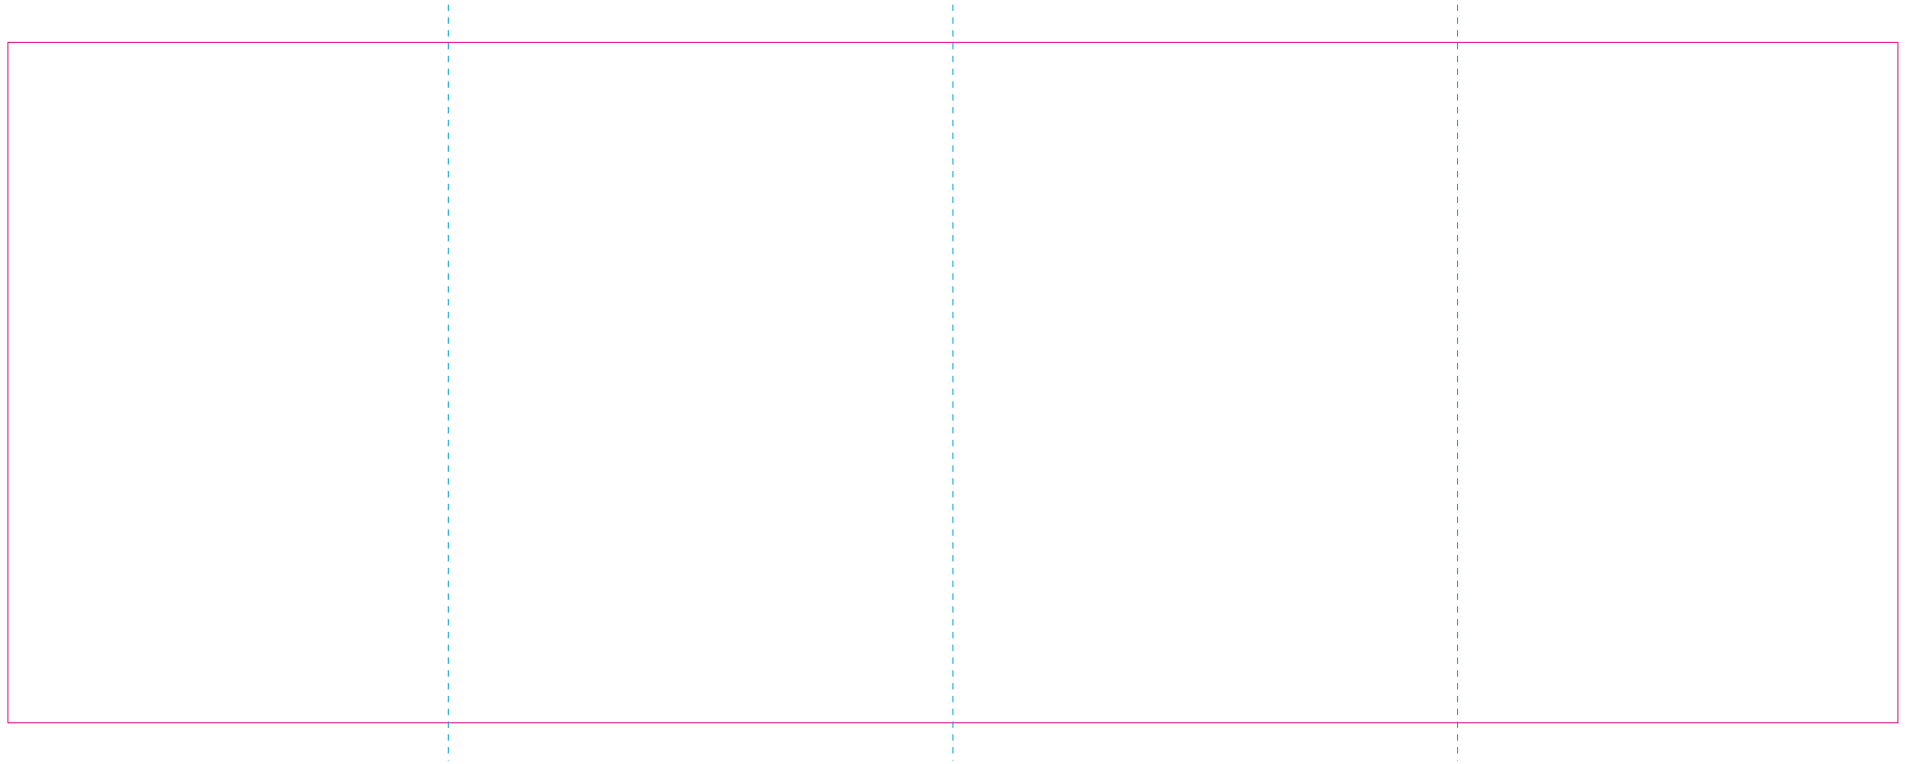

C

— Edge of graphics

- - - centerlines

file format: vector

colours: in one color formats: PDF, EPS, AI, CDR

The pink outline the maximum size of graphic visible on the product.

The blue dash line indicates the center line of the left, right and middle side of object.

RS

— Edge of graphics

- - - centerlines

file format: vector

colours: in one color formats: PDF, EPS, AI, CDR

The pink outline the maximum size of graphic visible on the product.

The blue dash line indicates the center line of the left, right and middle side of object.

RUV

— Edge of graphics

- - - centerlines

file format: vector

colours: in one color formats: PDF, EPS, AI, CDR

The pink outline the maximum size of graphic visible on the product.
The blue dash line indicates the center line of the left, right and middle side of object.

The green line indicates the area all non-background object - texts, logos, etc.

The pink outline the maximum size of graphic visible on the product.

The black line indicates the size of the required graphics including bleed.