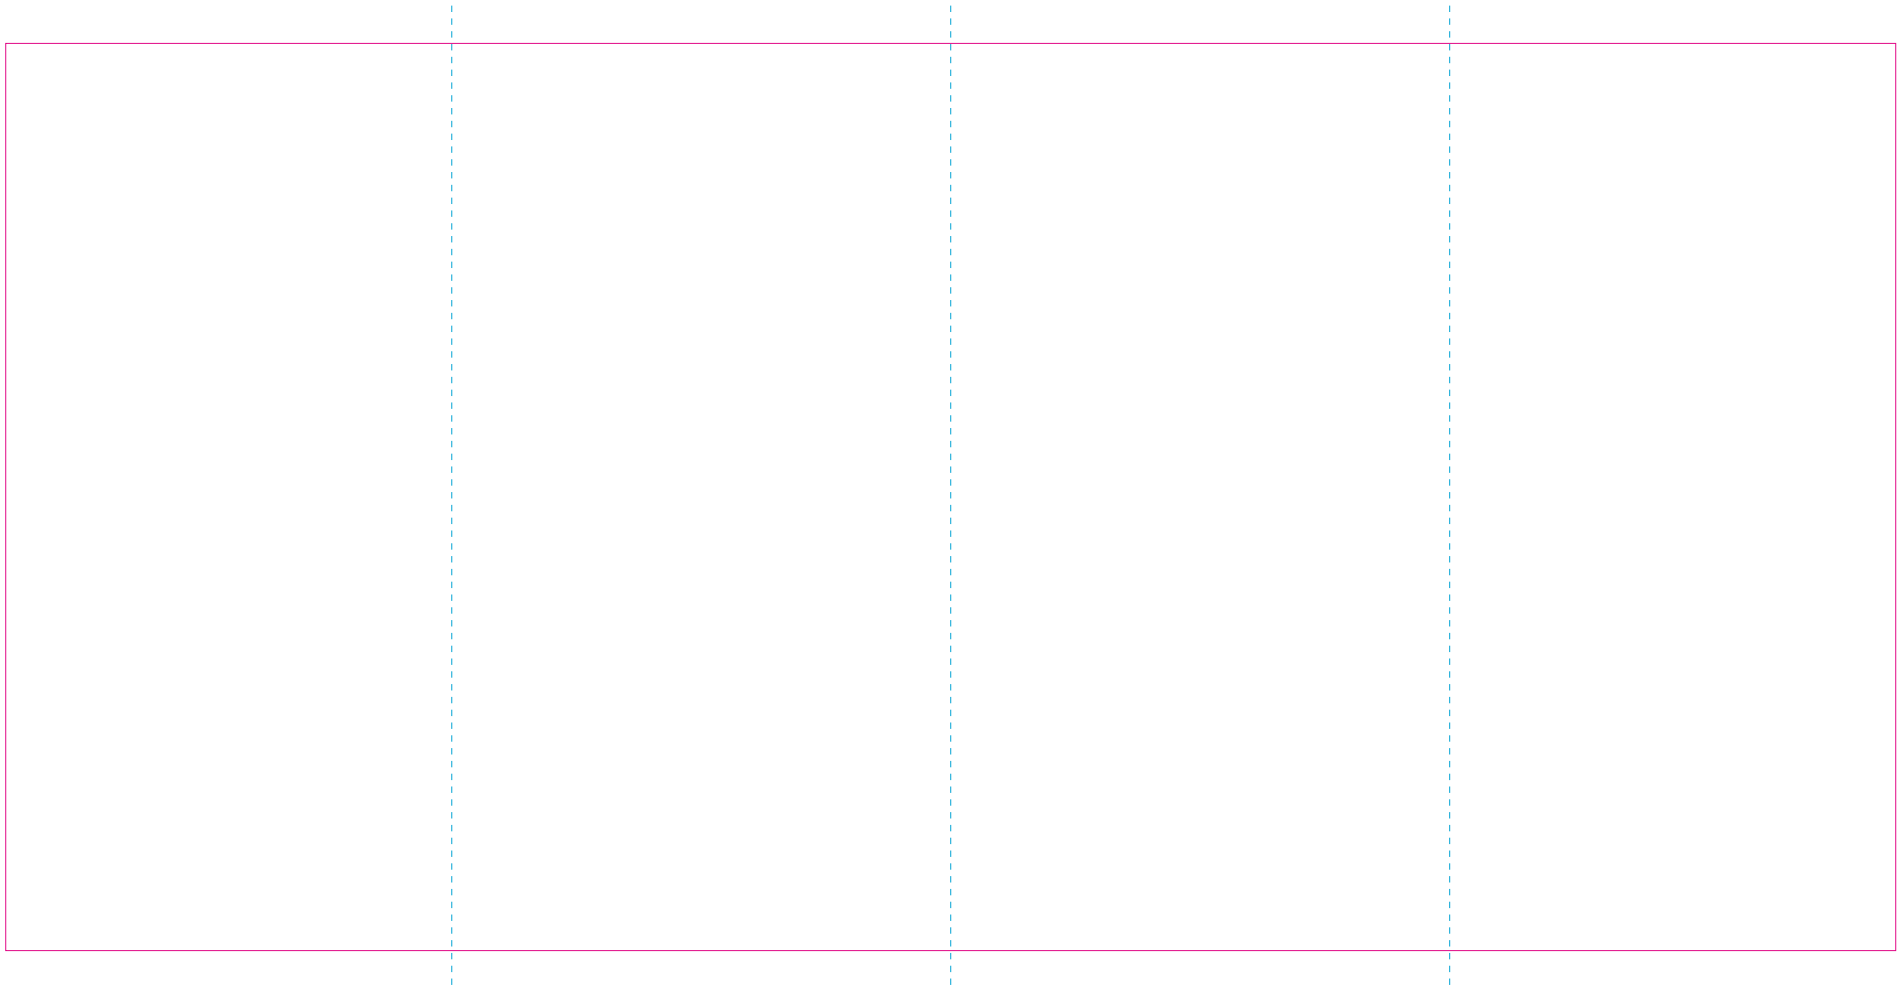

# RS

—— Edge of graphics

----- centerlines

file format: vector  
colours: in one color  
formats: PDF, EPS, AI, CDR

The pink outline the maximum size of graphic visible on the product.  
The blue dash line indicates the center line of the left, right and middle side of object.

# Corrugated cardboard box

- Margin
- Edge of product
- Bleed limit 5-5 mm (background must fill it)
- - - - - Fold line

resolution: min. 300DPI  
colours: CMYK  
formats: TIFF, PDF, EPS, AI, CDR

The green line indicates the area all non-background object - texts, logos, etc.  
The pink outline the maximum size of graphic visible on the product.  
The black line indicates the size of the required graphics including bleed.

# Kraft corrugated cardboard box

- Margin
- Edge of product
- Bleed limit 5-5 mm (background must fill it)
- Fold line

resolution: min. 300DPI  
colours: CMYK  
formats: TIFF, PDF, EPS, AI, CDR

The green line indicates the area all non-background object - texts, logos, etc.  
The pink outline the maximum size of graphic visible on the product.  
The black line indicates the size of the required graphics including bleed.