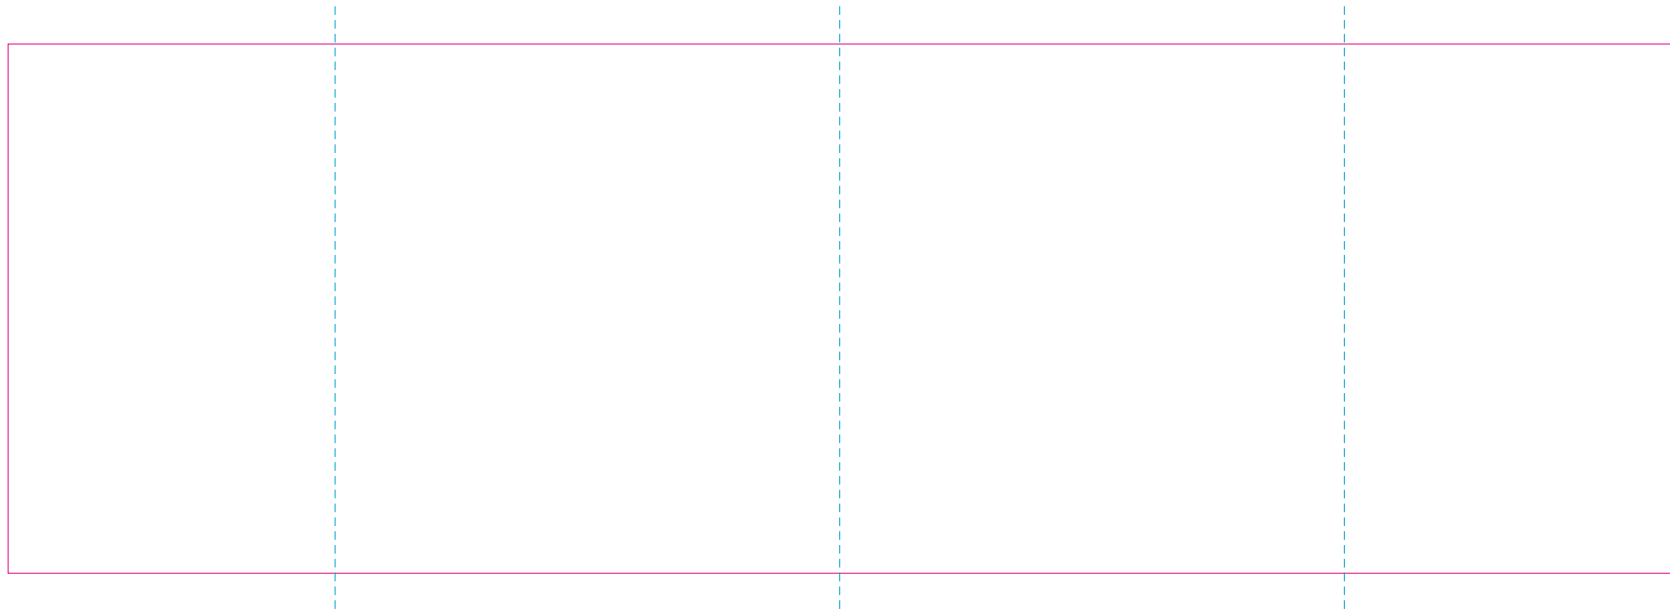

RS

—— Edge of graphics

- - - - centerlines

file format: vector
colours: in one color
formats: PDF, EPS, AI, CDR

The pink outline the maximum size of graphic visible on the product.
The blue dash line indicates the center line of the left, right and middle side of object.

Corrugated cardboard box

— Margin

— Edge of product

— Bleed limit 5-5 mm (background must fill it)

- - - - - Fold line

resolution: min. 300DPI

colours: CMYK

formats: TIFF, PDF, EPS, AI, CDR

The green line indicates the area all non-background object - texts, logos, etc.

The pink outline the maximum size of graphic visible on the product.

The black line indicates the size of the required graphics including bleed.

Kraft corrugated cardboard box

- Margin
- Edge of product
- Bleed limit 5-5 mm (background must fill it)
- - - - - Fold line

resolution: min. 300DPI
colours: CMYK
formats: TIFF, PDF, EPS, AI, CDR

The green line indicates the area all non-background object - texts, logos, etc.
The pink outline the maximum size of graphic visible on the product.
The black line indicates the size of the required graphics including bleed.