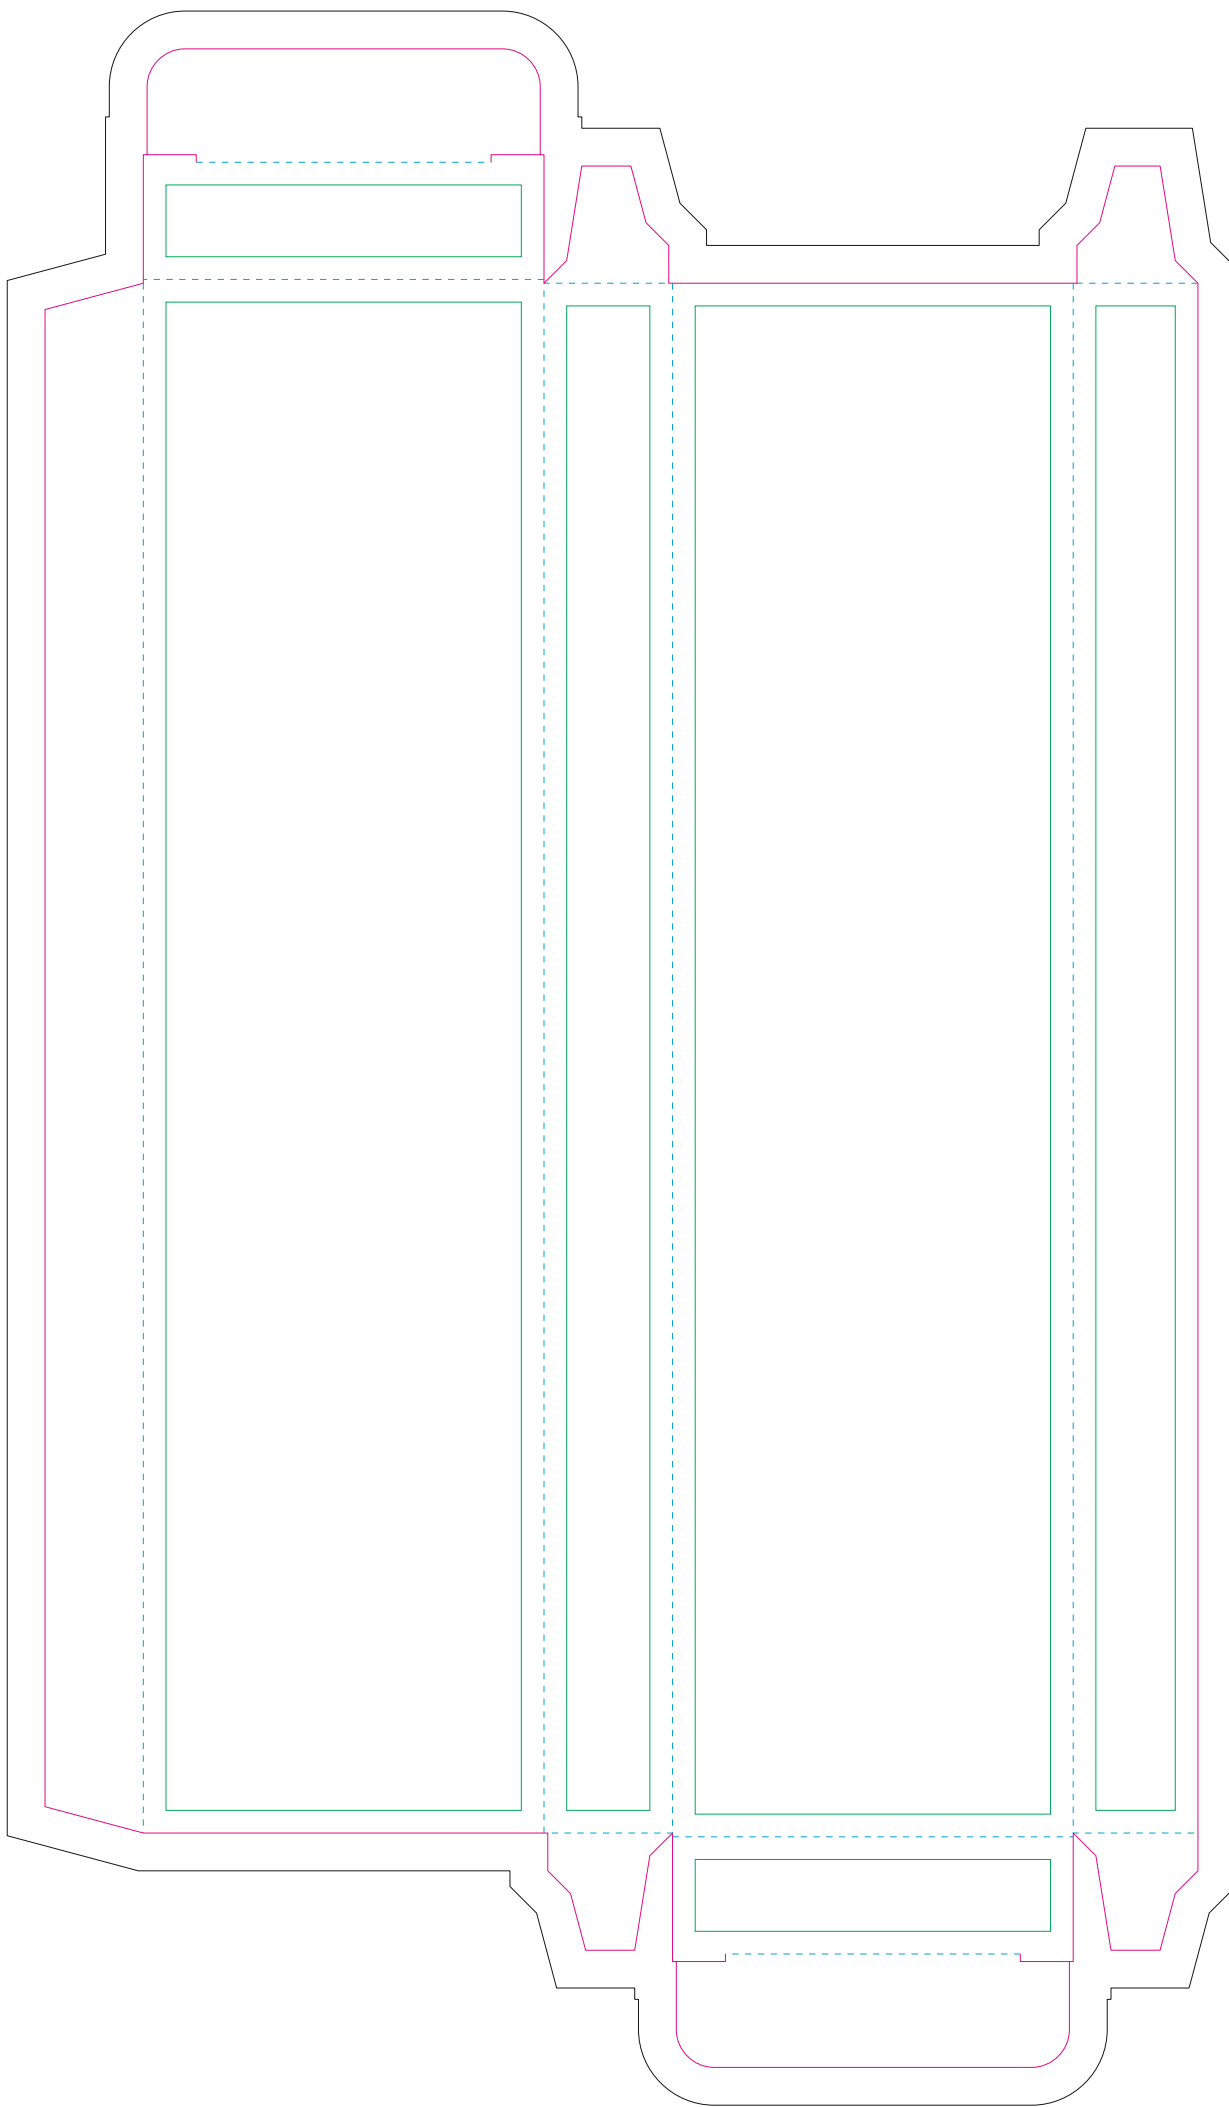

Paperboard box

- Margin
- Edge of product
- Bleed limit 5-5 mm (background must fill it)
- - - - - Fold line

resolution: min. 300DPI
colours: CMYK
formats: TIFF, PDF, EPS, AI, CDR

The green line indicates the area all non-background object - texts, logos, etc.
The pink outline the maximum size of graphic visible on the product.
The black line indicates the size of the required graphics including bleed.

Kraft Paperboard box

- Margin
- Edge of product
- Bleed limit 5-5 mm (background must fill it)
- - - - - Fold line

resolution: min. 300DPI
colours: CMYK
formats: TIFF, PDF, EPS, AI, CDR

The green line indicates the area all non-background object - texts, logos, etc.
The pink outline the maximum size of graphic visible on the product.
The black line indicates the size of the required graphics including bleed.