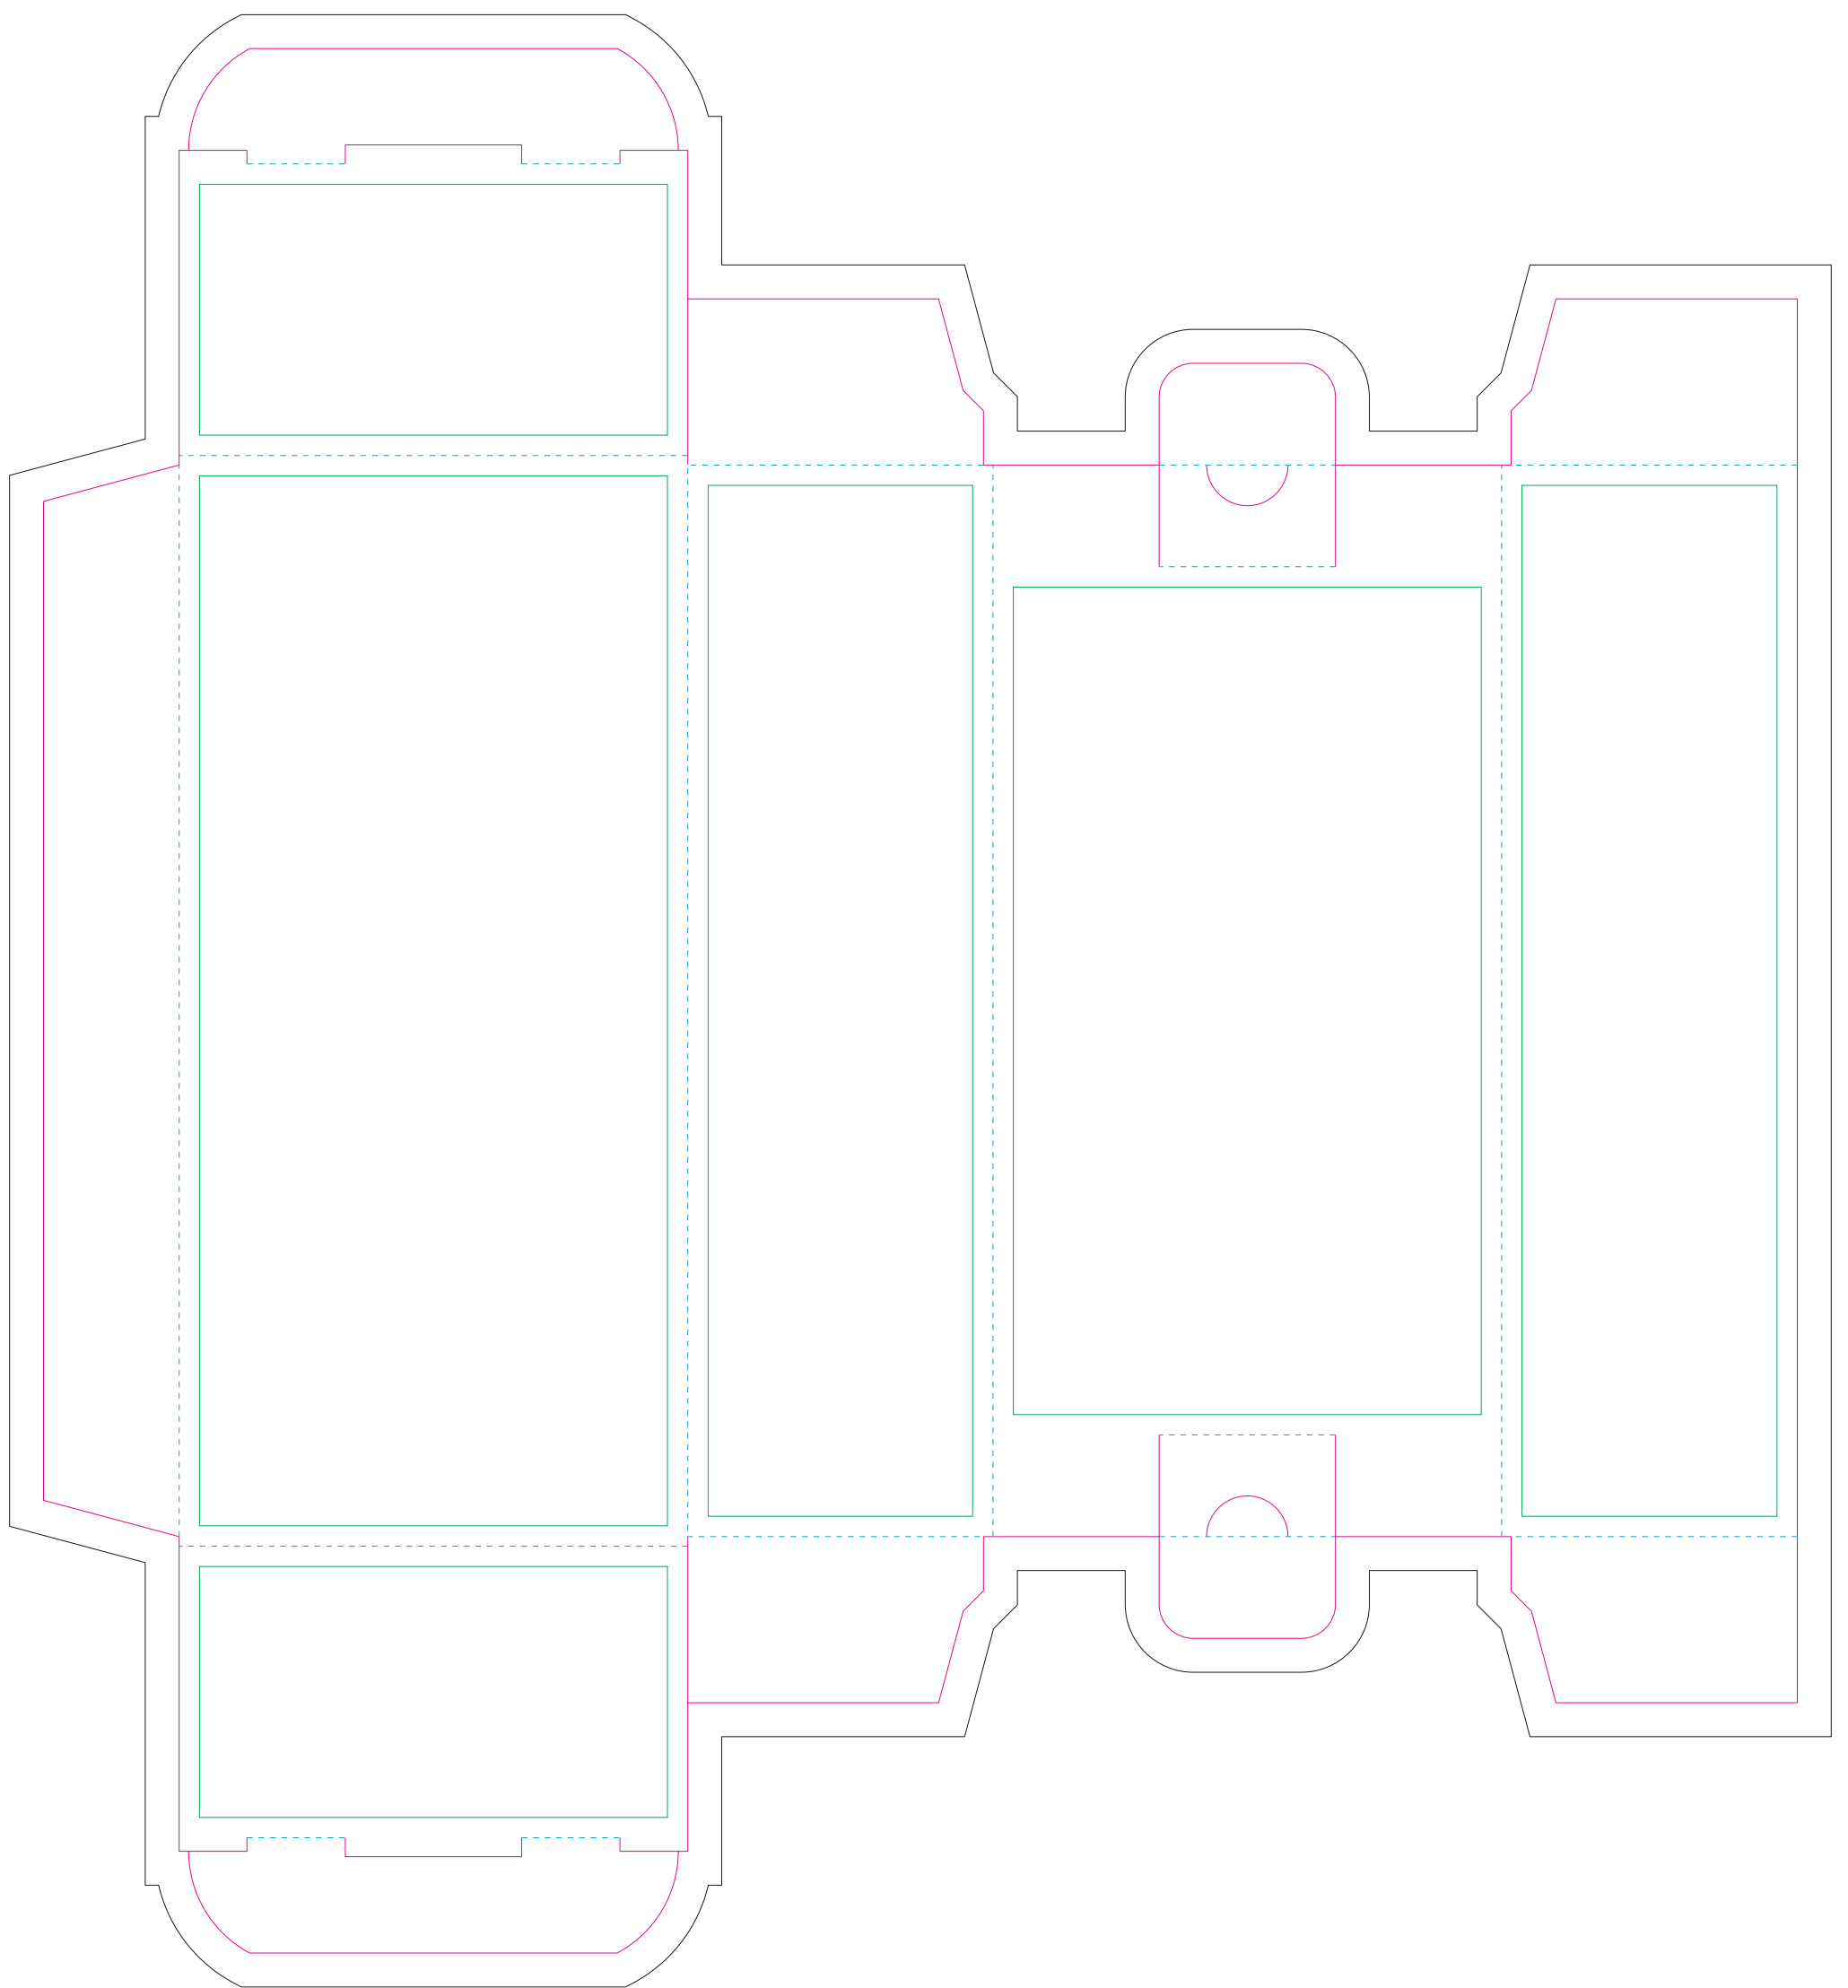

# Corrugated cardboard box

- Margin
- Edge of product
- Bleed limit 5-5 mm (background must fill it)
- - - - - Fold line

resolution: min. 300DPI  
colours: CMYK  
formats: TIFF, PDF, EPS, AI, CDR

The green line indicates the area all non-background object - texts, logos, etc.  
The pink outline the maximum size of graphic visible on the product.  
The black line indicates the size of the required graphics including bleed.

# Kraft corrugated cardboard box

- Margin
- Edge of product
- Bleed limit 5-5 mm (background must fill it)
- - - - - Fold line

resolution: min. 300DPI

colours: CMYK

formats: TIFF, PDF, EPS, AI, CDR

The green line indicates the area all non-background object - texts, logos, etc.

The pink outline the maximum size of graphic visible on the product.

The black line indicates the size of the required graphics including bleed.