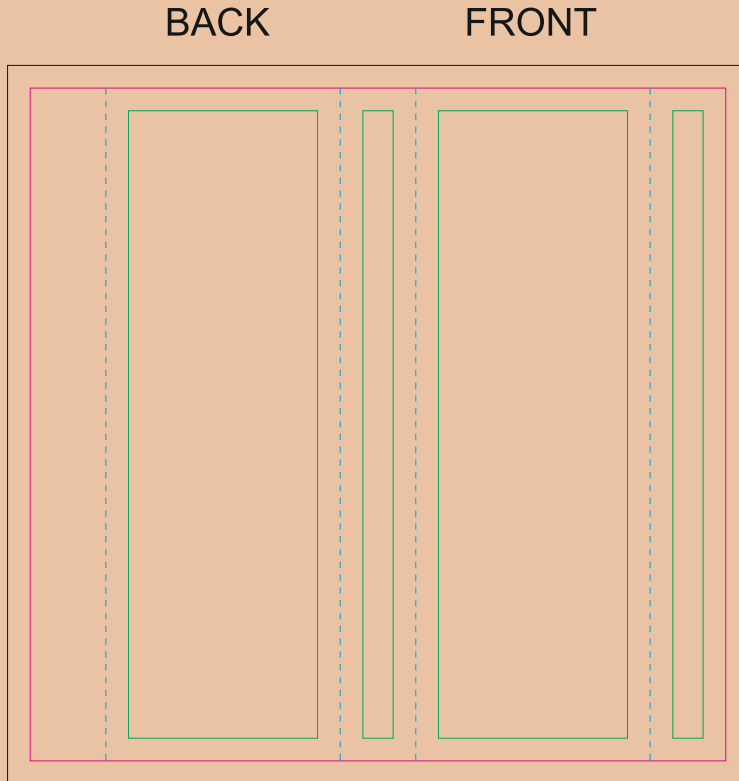

Paper Sleeve

The size of the paper sleeve is for reference only as product packaging size may vary.

— Margin

— Edge of product

— Bleed limit 3-3 mm (background must fill it)

- - - - - Fold line

resolution: min. 300DPI

colours: CMYK

formats: TIFF, PDF, EPS, AI, CDR

The green line indicates the area all non-background object - texts, logos, etc.

The pink outline the maximum size of graphic visible on the product.

The black line indicates the size of the required graphics including bleed.

Kraft paper sleeve

The size of the paper sleeve is for reference only as product packaging size may vary.

— Margin

— Edge of product

— Bleed limit 3-3 mm (background must fill it)

- - - - - Fold line

resolution: min. 300DPI