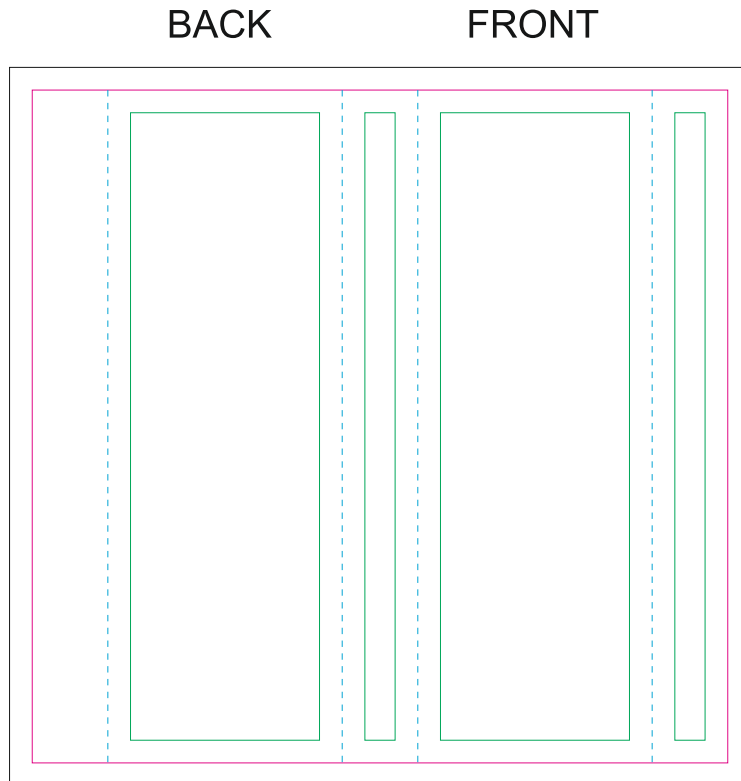

Paper Sleeve

The size of the paper sleeve is for reference only as product packaging size may vary.

— Margin

— Edge of product

— Bleed limit 3-3 mm (background must fill it)

- - - - - Fold line

resolution: min. 300DPI

colours: CMYK

formats: TIFF, PDF, EPS, AI, CDR

The green line indicates the area all non-background object - texts, logos, etc.

The pink outline the maximum size of graphic visible on the product.

The black line indicates the size of the required graphics including bleed.

Kraft paper sleeve

The size of the paper sleeve is for reference only as product packaging size may vary.

— Margin

— Edge of product

— Bleed limit 3-3 mm (background must fill it)

- - - - - Fold line

resolution: min. 300DPI