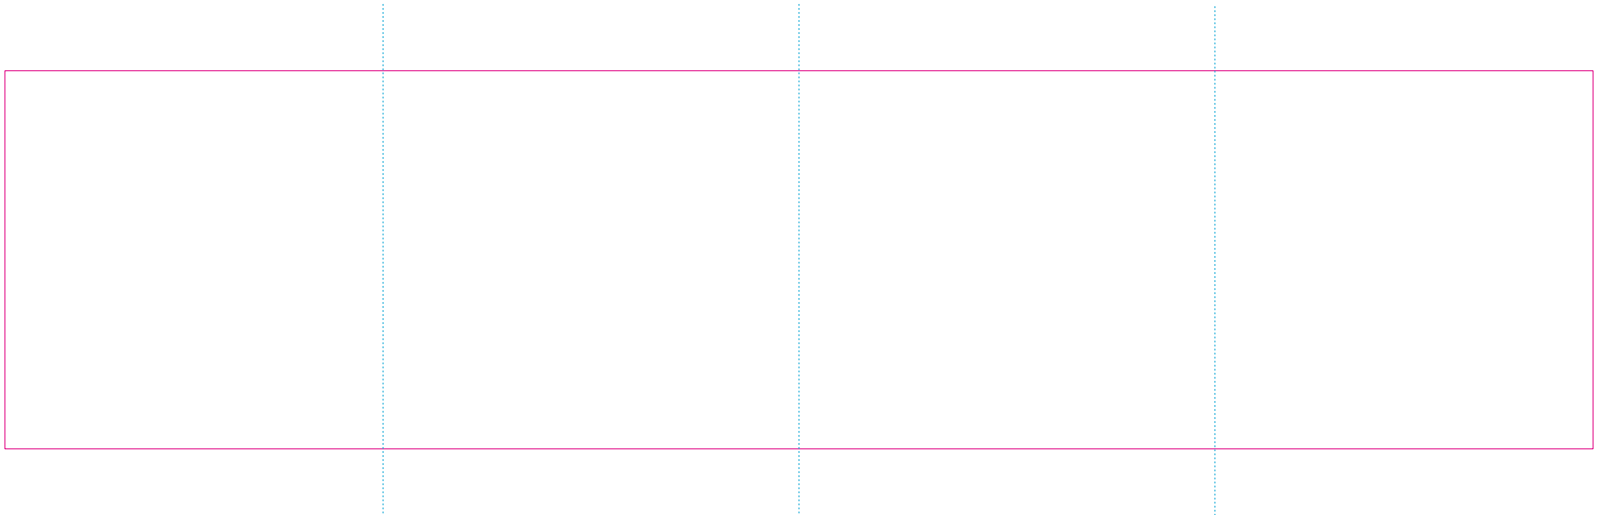

RUV

— Edge of graphics

- - - centerlines

file format: vector

colours: in one color

formats: PDF, EPS, AI, CDR

The pink outline the maximum size of graphic visible on the product.

The blue dash line indicates the center line of the left, right and middle side of object.