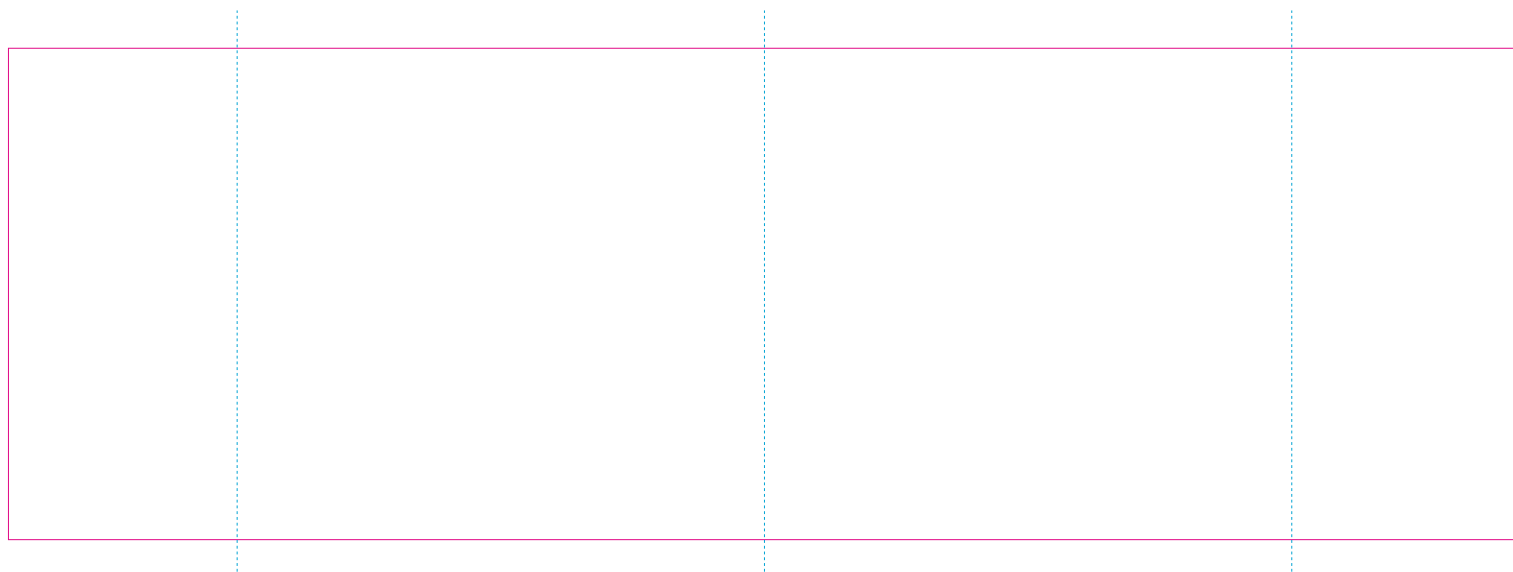

# RS

— Edge of graphics

- - - centerlines

resolution: min. 300 DPI  
colours: CMYK  
formats: TIFF, PDF, EPS, AI, CDR

The pink outline the maximum size of graphic visible on the product.  
The blue dash line indicates the center line of the left, right and middle side of object.