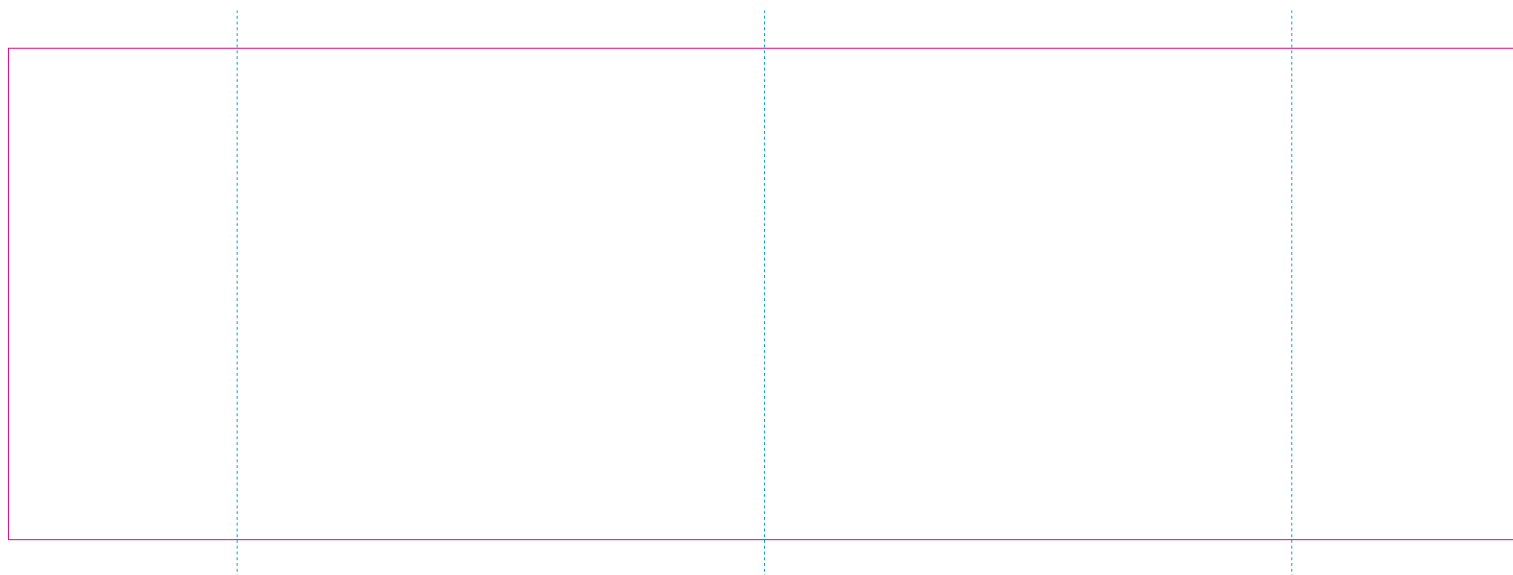

# RS

— Edge of graphics

- - - centerlines

resolution: min. 300 DPI  
colours: CMYK  
formats: TIFF, PDF, EPS, AI, CDR

The pink outline the maximum size of graphic visible on the product.  
The blue dash line indicates the center line of the left, right and middle side of object.