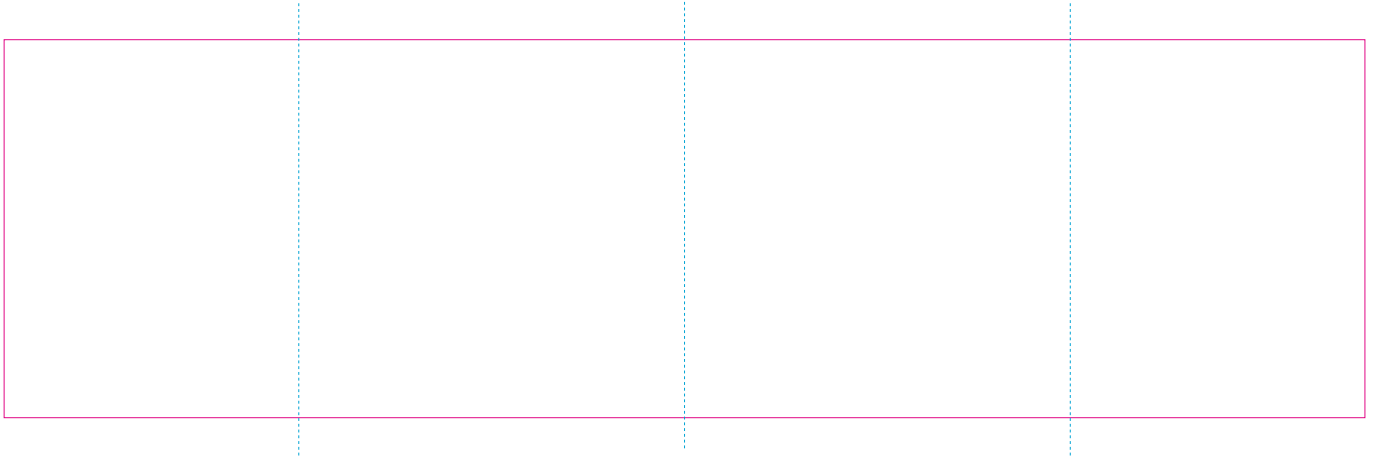

RUV

—— Edge of graphics

----- centerlines

resolution: min. 300 DPI

colours: CMYK

formats: TIFF, PDF, EPS, AI, CDR

The pink outline the maximum size of graphic visible on the product.

The blue dash line indicates the center line of the left, right and middle side of object.

RS

—— Edge of graphics

----- centerlines

resolution: min. 300 DPI

colours: CMYK

formats: TIFF, PDF, EPS, AI, CDR

The pink outline the maximum size of graphic visible on the product.

The blue dash line indicates the center line of the left, right and middle side of object.

PAPER RING

TOP

FRONT

BOTTOM

- Margin
- Edge of product
- Bleed limit 3-3 mm (background must fill it)
- - - - - Fold line

resolution: min. 300 DPI
colours: CMYK
formats: TIFF, PDF, EPS, AI, CDR

The green line indicates the area all non-background object-texts, logos, etc.
The pink outline the maximum size of graphic visible on the product.
The black line indicates the size of the required graphics including bleed.
The blue line indicates the folding.

The green line indicates the area all non-background object-texts, logos, etc.

The pink outline the maximum size of graphic visible on the product.

The black line indicates the size of the required graphics including bleed.