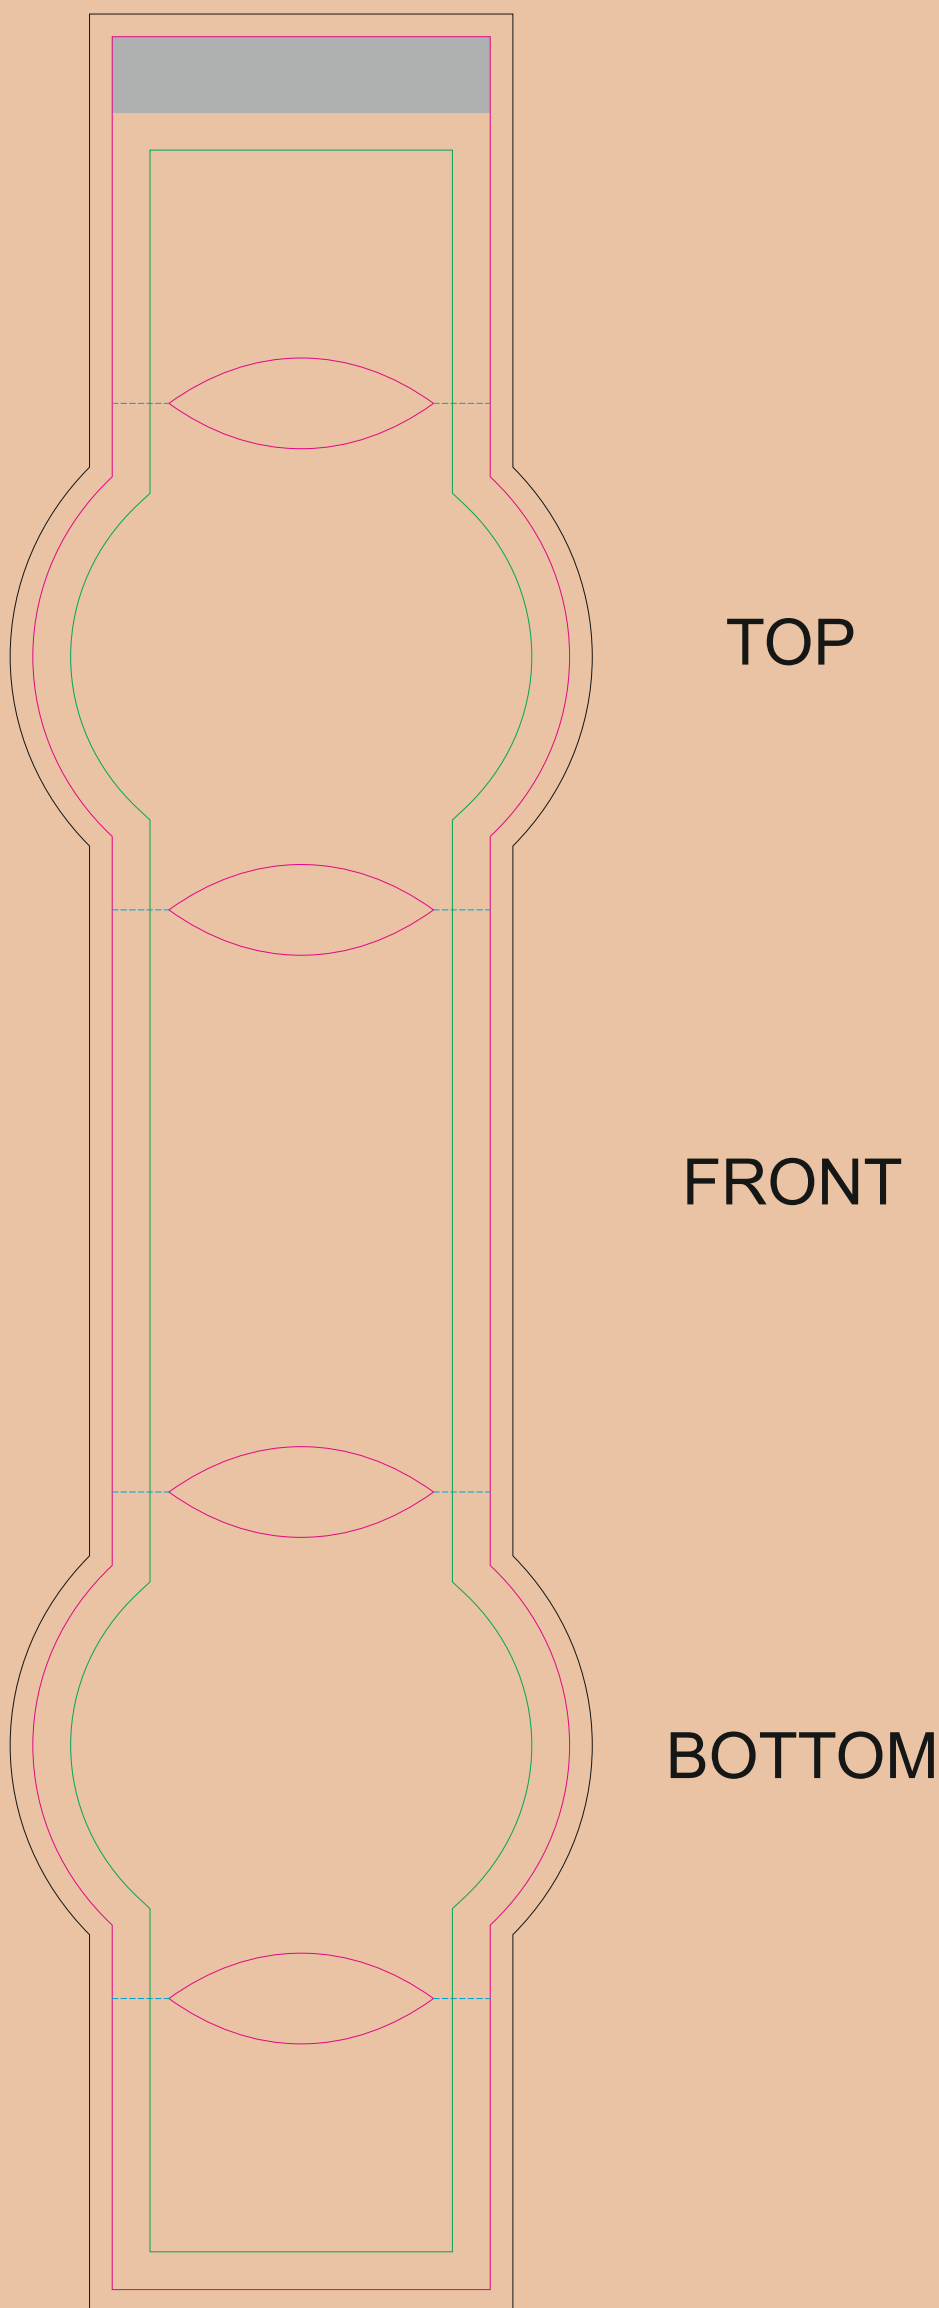

CRAFT PAPER RING

— Margin

— Edge of product

— Bleed limit 3-3 mm (background must fill it)

- - - - - Fold line

resolution: min. 300 DPI

colours: CMYK

formats: TIFF, PDF, EPS, AI, CDR

The green line indicates the area all non-background object-texts, logos, etc.

The pink outline the maximum size of graphic visible on the product.

The black line indicates the size of the required graphics including bleed.

The blue line indicates the folding.