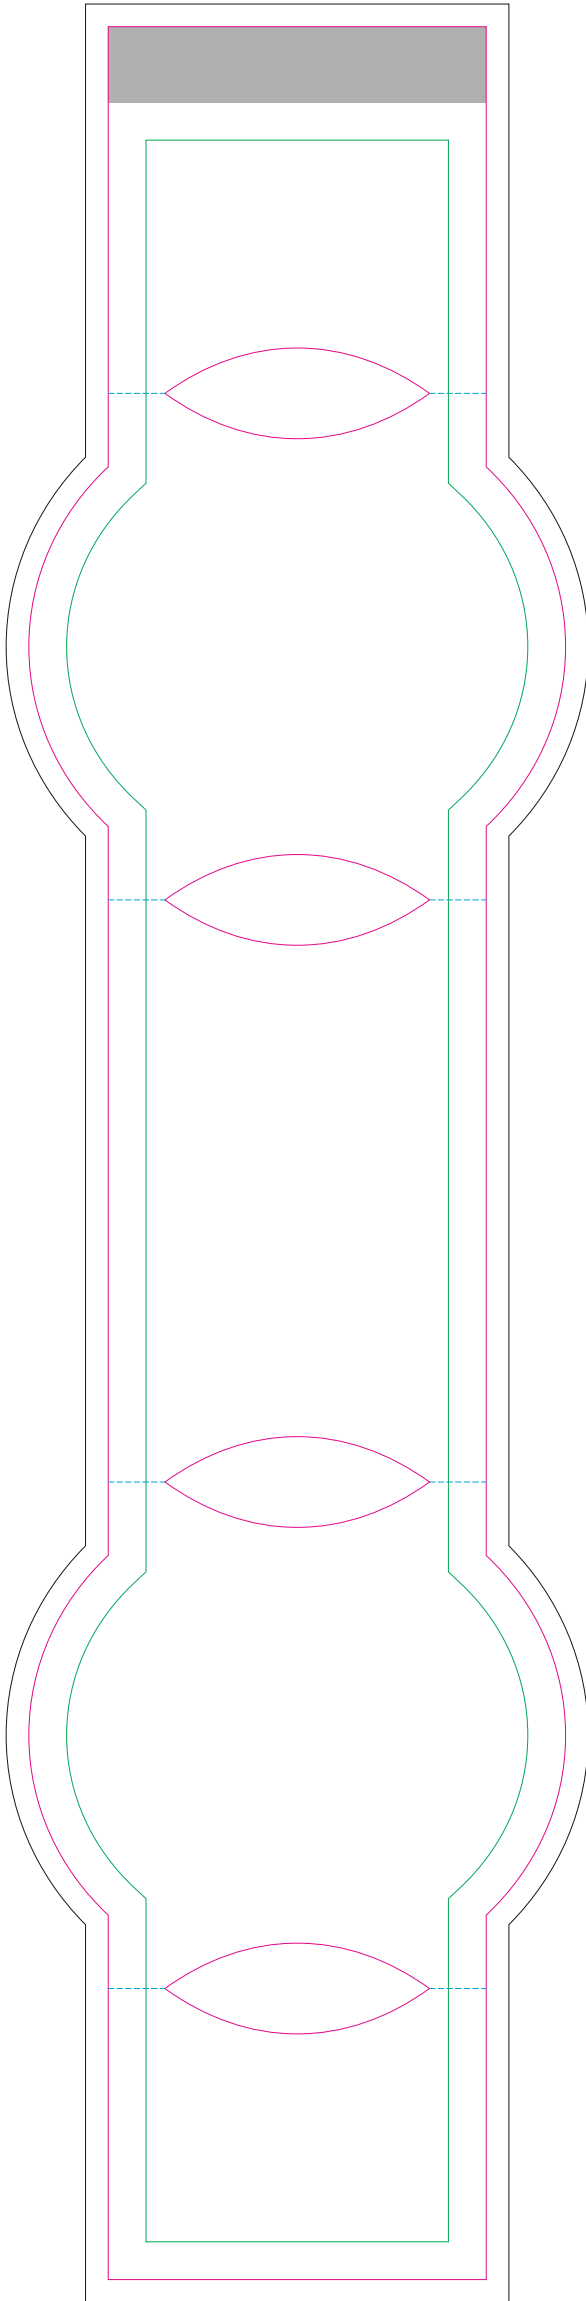

RUV

—— Edge of graphics

----- centerlines

resolution: min. 300 DPI

colours: CMYK

formats: TIFF, PDF, EPS, AI, CDR

The pink outline the maximum size of graphic visible on the product.

The blue dash line indicates the center line of the left, right and middle side of object.

RS

—— Edge of graphics

----- centerlines

resolution: min. 300 DPI

colours: CMYK

formats: TIFF, PDF, EPS, AI, CDR

The pink outline the maximum size of graphic visible on the product.

The blue dash line indicates the center line of the left, right and middle side of object.

PAPER RING

TOP

FRONT

BOTTOM

- Margin
- Edge of product
- Bleed limit 3-3 mm (background must fill it)
- - - - - Fold line

resolution: min. 300 DPI
colours: CMYK
formats: TIFF, PDF, EPS, AI, CDR

The green line indicates the area all non-background object-texts, logos, etc.
The pink outline the maximum size of graphic visible on the product.
The black line indicates the size of the required graphics including bleed.
The blue line indicates the folding.

CRAFT PAPER RING

— Margin

— Edge of product

— Bleed limit 3-3 mm (background must fill it)

- - - - - Fold line

resolution: min. 300 DPI

colours: CMYK

formats: TIFF, PDF, EPS, AI, CDR