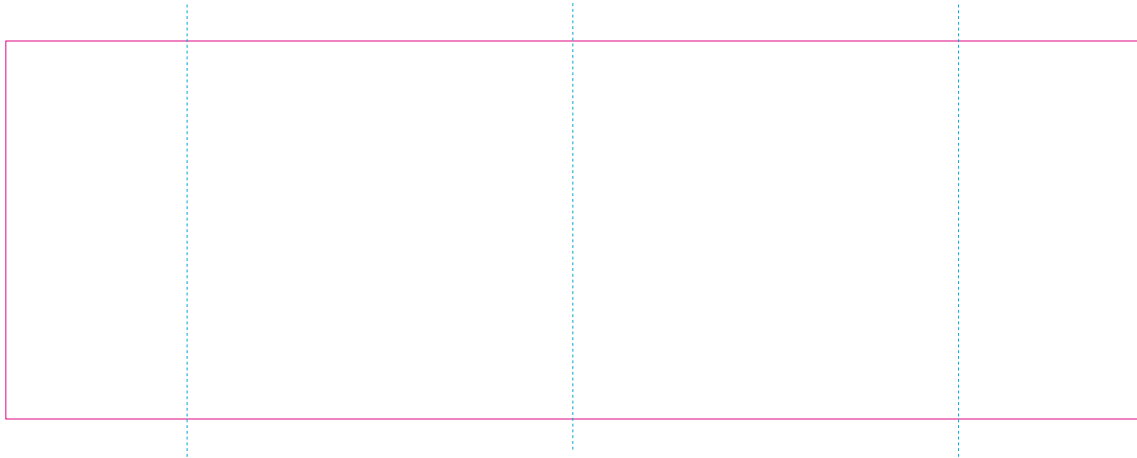

RUV

—— Edge of graphics

----- centerlines

resolution: min. 300 DPI

colours: CMYK

formats: TIFF, PDF, EPS, AI, CDR

The pink outline the maximum size of graphic visible on the product.

The blue dash line indicates the center line of the left, right and middle side of object.

RS

—— Edge of graphics

----- centerlines

resolution: min. 300 DPI

colours: CMYK

formats: TIFF, PDF, EPS, AI, CDR

The pink outline the maximum size of graphic visible on the product.

The blue dash line indicates the center line of the left, right and middle side of object.

PAPER RING

TOP

FRONT

BOTTOM

- Margin
- Edge of product
- Bleed limit 3-3 mm (background must fill it)
- - - - - Fold line

resolution: min. 300 DPI
colours: CMYK
formats: TIFF, PDF, EPS, AI, CDR

The green line indicates the area all non-background object-texts, logos, etc.
The pink outline the maximum size of graphic visible on the product.
The black line indicates the size of the required graphics including bleed.
The blue line indicates the folding.

The green line indicates the area all non-background object-texts, logos, etc.

The pink outline the maximum size of graphic visible on the product.

The black line indicates the size of the required graphics including bleed.