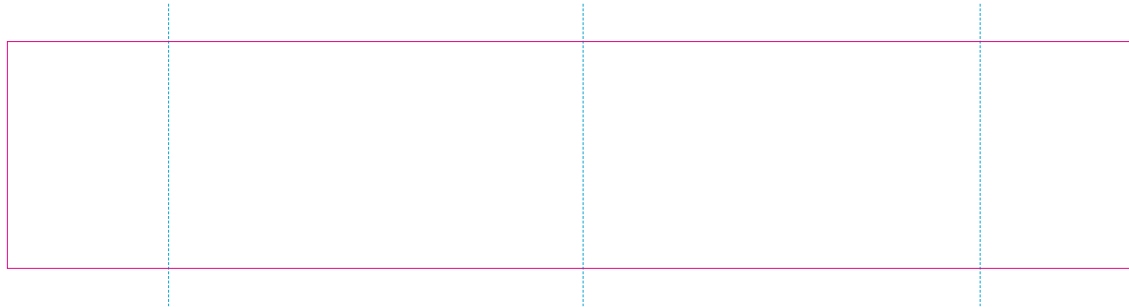

C

———— Edge of graphics

- - - - - centerlines

resolution: min. 300 DPI

colours: CMYK

formats: TIFF, PDF, EPS, AI, CDR

The pink outline the maximum size of graphic visible on the product.

The blue dash line indicates the center line of the left, right and middle side of object.