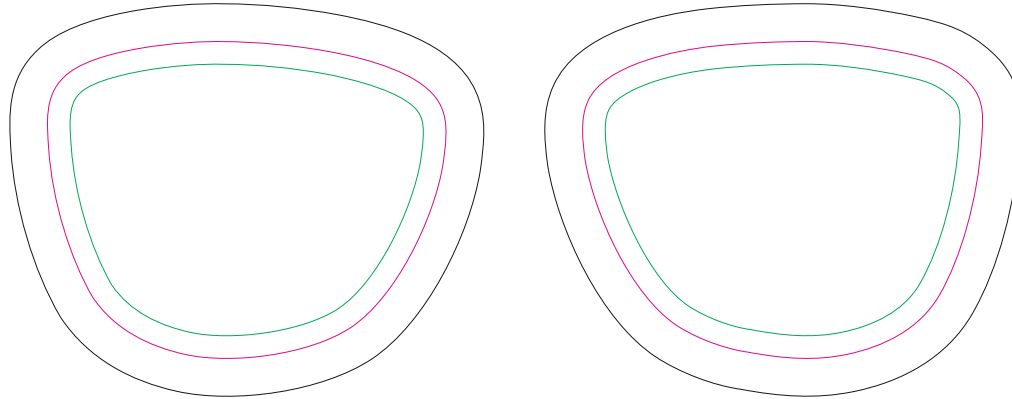

VF

- Margin
- Edge of product
- Bleed limit 5-5 mm (background must fill it)

resolution: min. 300 DPI
colours: CMYK
formats: TIFF, PDF, EPS, AI, CDR

The green line indicates the area all non-background object-texts, logos, etc.
The pink outline the maximum size of graphic visible on the product.
The black line indicates the size of the required graphics including bleed.

Paperboard box

- Margin
- Edge of product
- Bleed limit 5-5 mm (background must fill it)
- - - - - Fold line

resolution: min. 300 DPI
colours: CMYK
formats: TIFF, PDF, EPS, AI, CDR

The green line indicates the area all non-background object-texts, logos, etc.
The pink outline the maximum size of graphic visible on the product.
The black line indicates the size of the required graphics including bleed.
The blue line indicates the folding.

Kraft paperboard box

- Margin
- Edge of product
- Bleed limit 5-5 mm (background must fill it)
- - - - - Fold line

resolution: min. 300 DPI
colours: CMYK
formats: TIFF, PDF, EPS, AI, CDR

The green line indicates the area all non-background object-texts, logos, etc.
The pink outline the maximum size of graphic visible on the product.
The black line indicates the size of the required graphics including bleed.
The blue line indicates the folding.