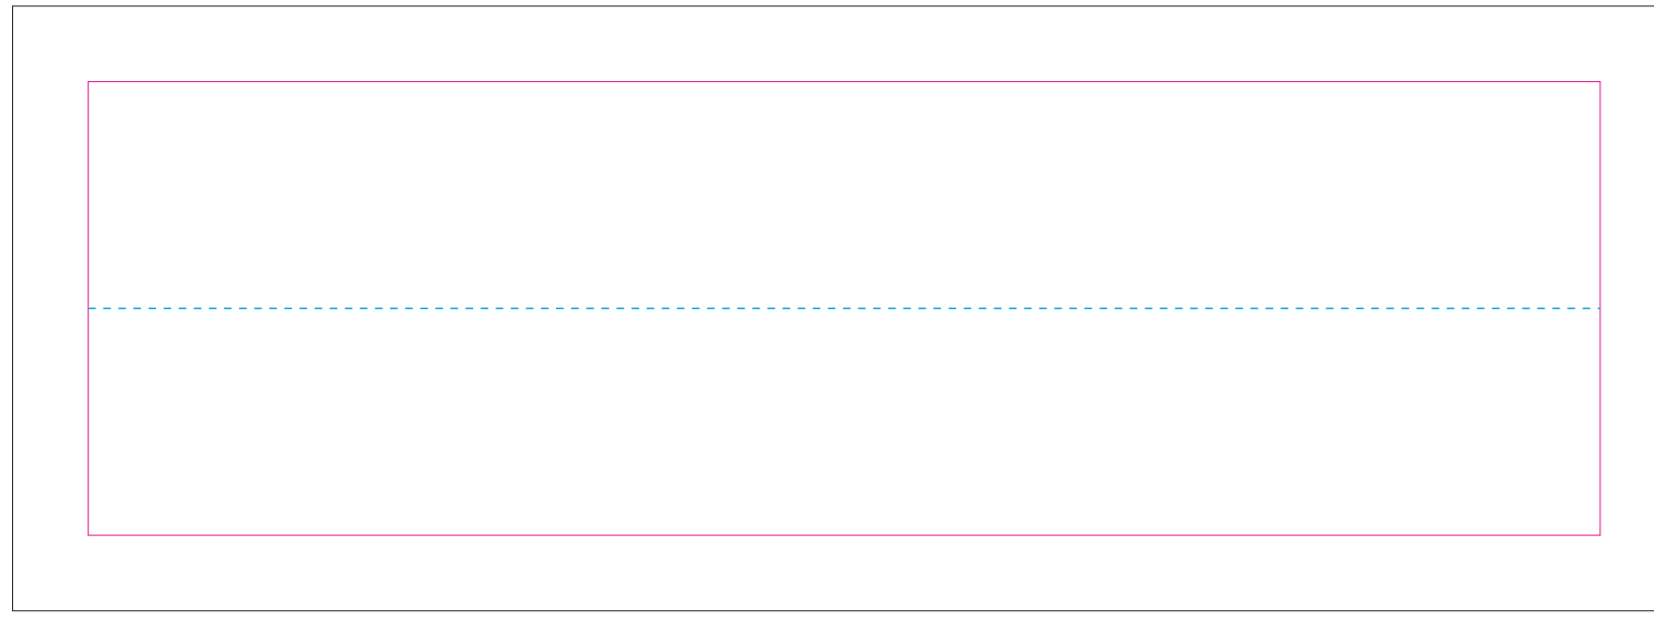

UMBRELLA STRAP

graphics: just background color

— Edge of product
— Bleed limit 10-10 mm (background must fill it)
- - - - - Fold line

UMBRELLA