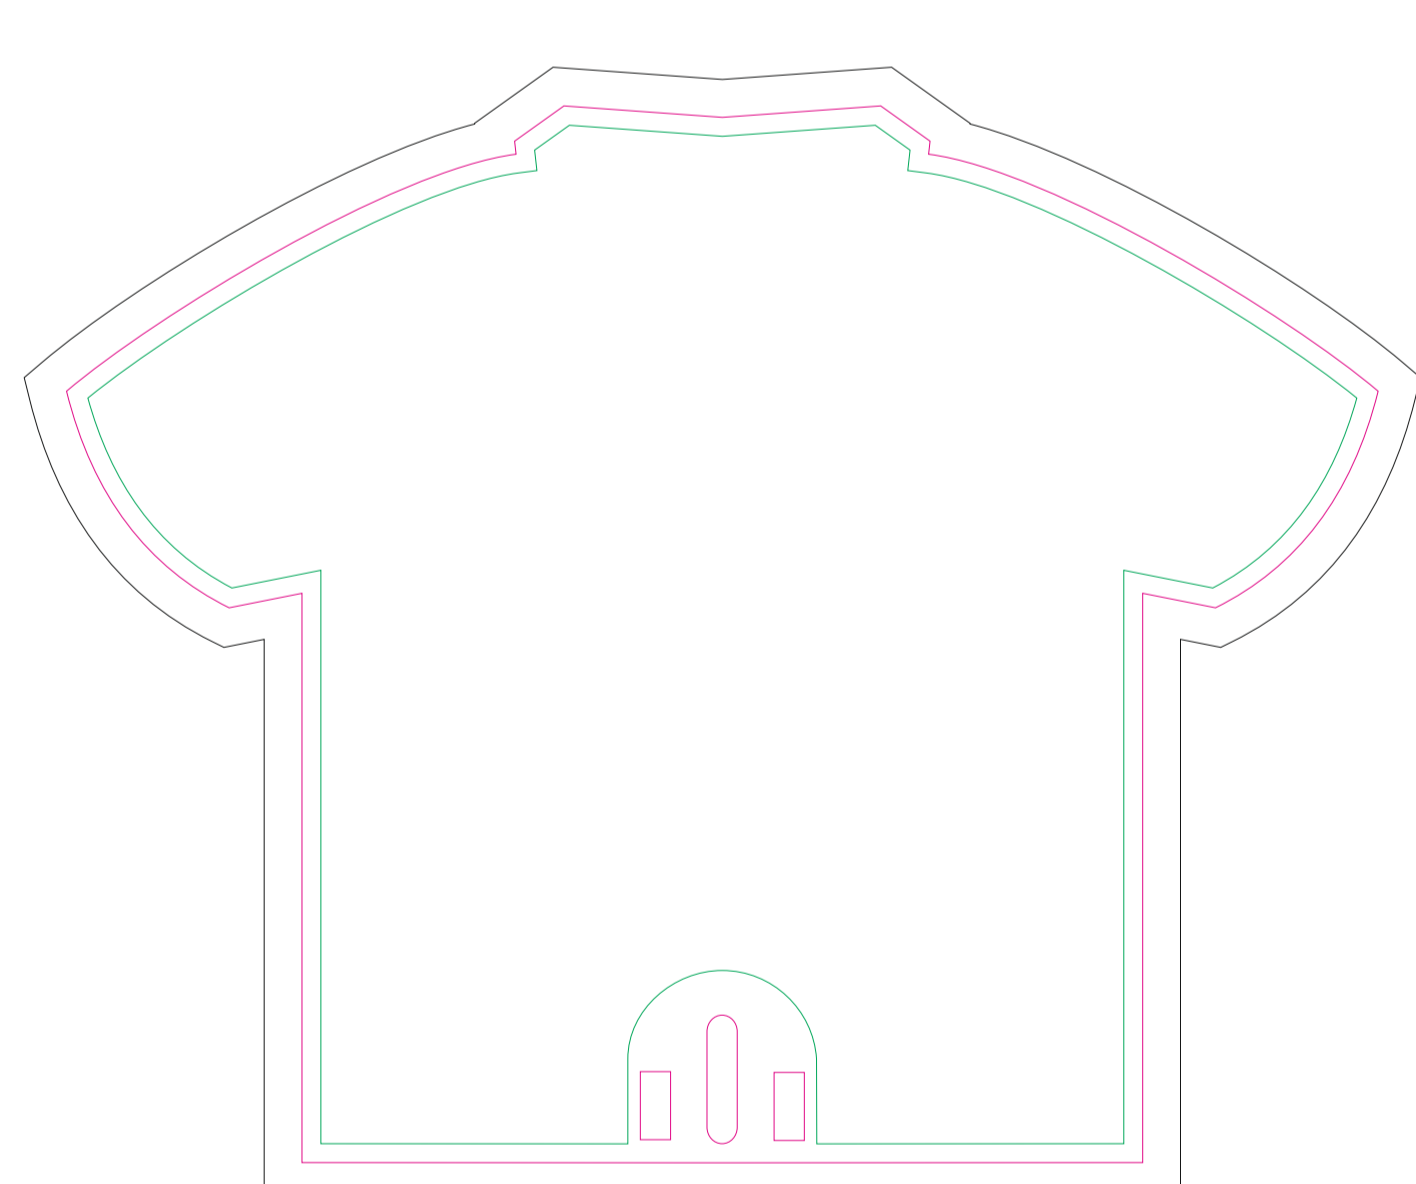

FRONT

BACK

resolution: min. 300 DPI
colours: CMYK
formats: TIFF, PDF, EPS, AI, CDR

— Margin
— Edge of product
— Bleed limit 5-5 mm (background must fill it)

The green line indicates the area all non-background object-texts, logos, etc.
The pink line indicates the maximum size of graphic visible on the product.
The black line indicates the size of the required graphics including bleed.