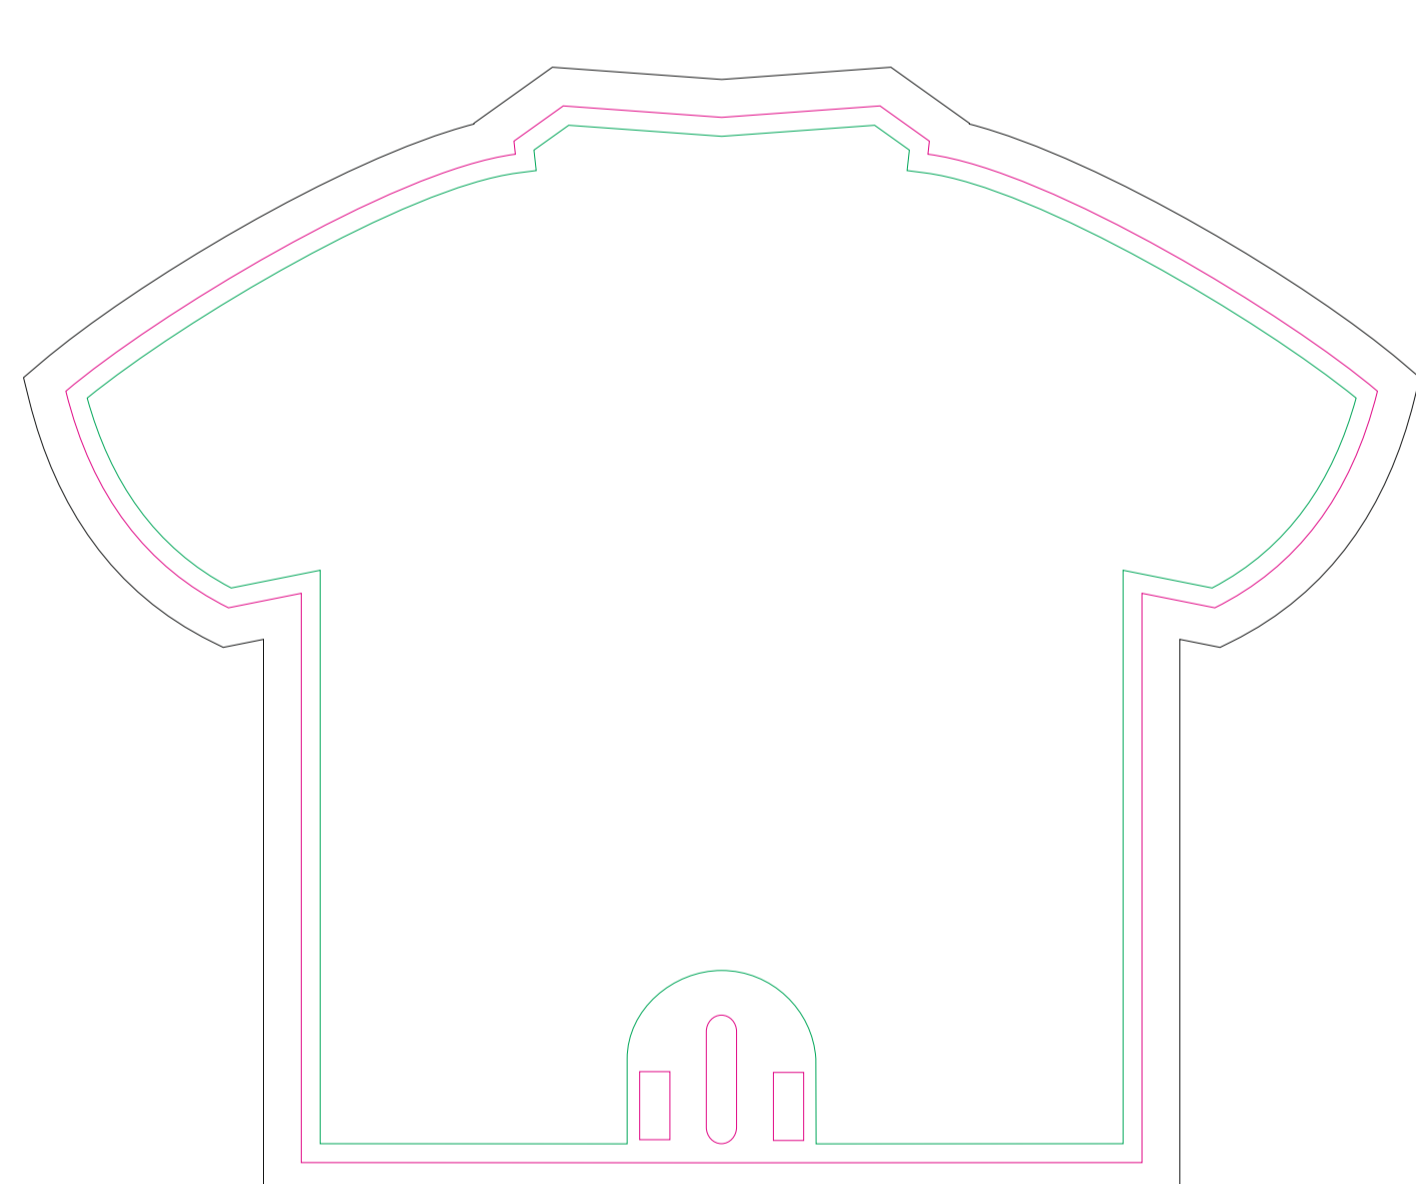

FRONT

BACK

resolution: min. 300 DPI
colours: CMYK
formats: TIFF, PDF, EPS, AI, CDR

— Margin
— Edge of product
— Bleed limit 5-5 mm (background must fill it)

The green line indicates the area all non-background object-texts, logos, etc.
The pink line indicates the maximum size of graphic visible on the product.
The black line indicates the size of the required graphics including bleed.