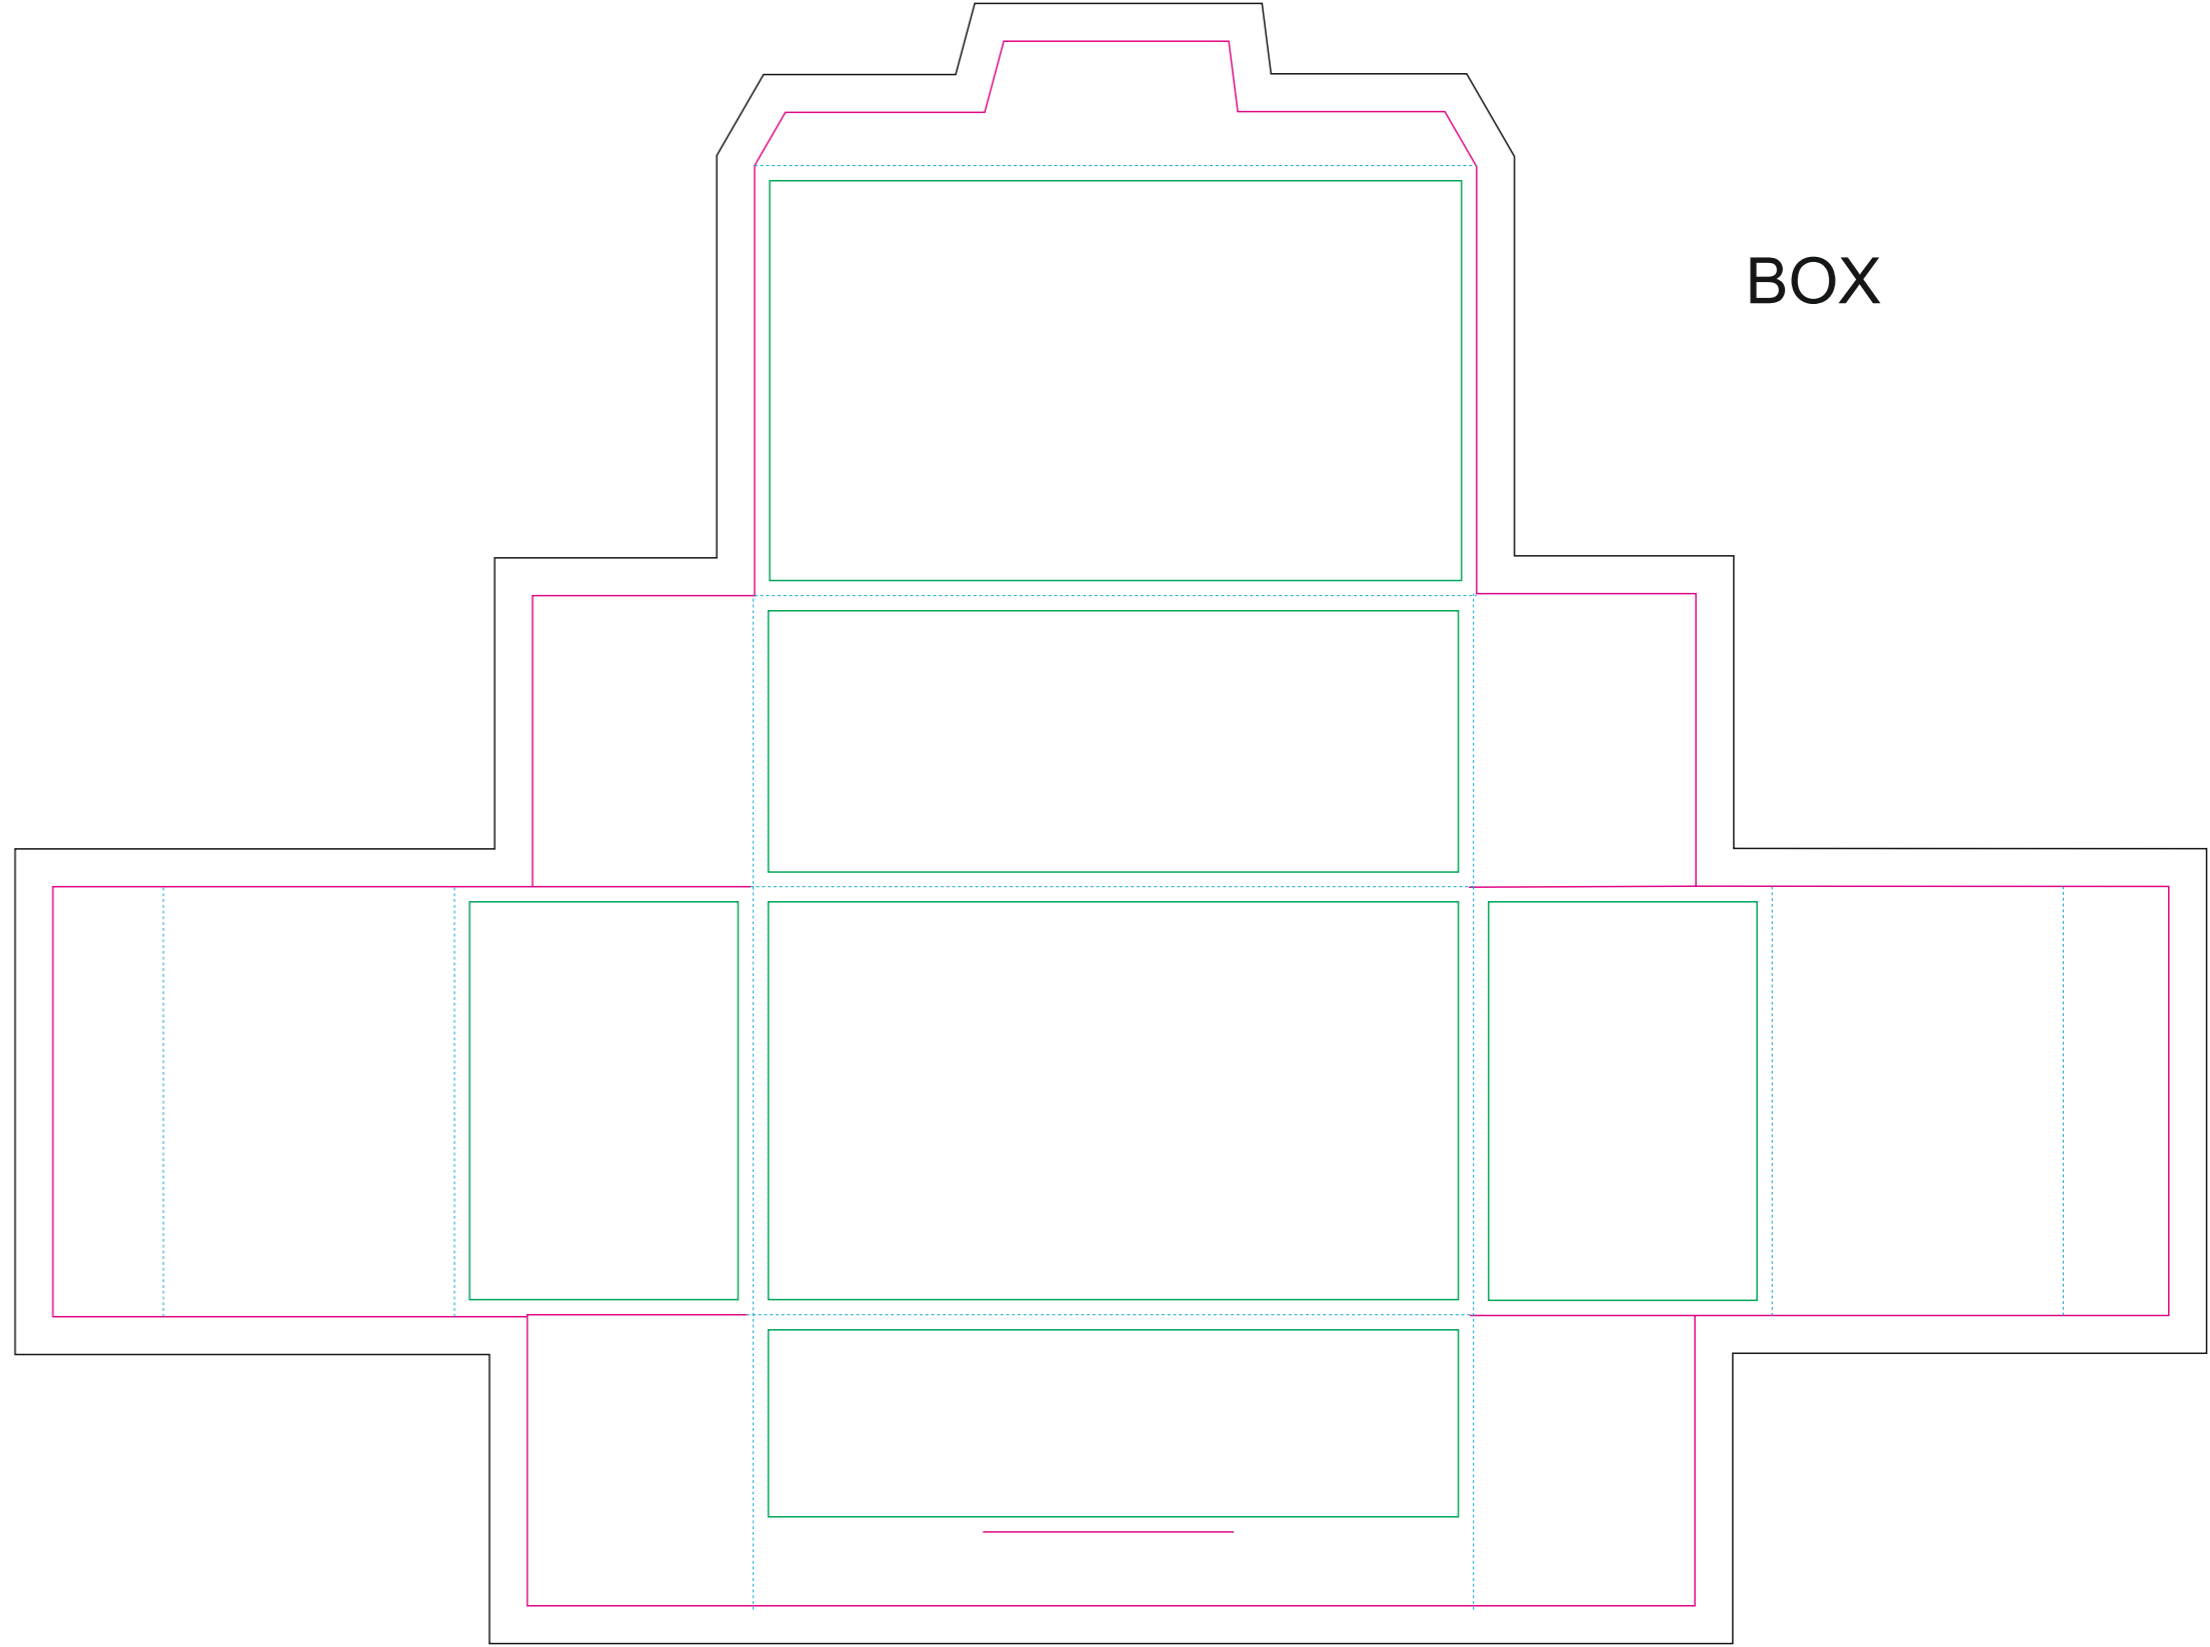

FRONT

BACK

BOX

- Margin
- Edge of product
- Bleed limit 3-3 mm (background must fill it)
- Fold line

resolution: min. 300 DPI
 colours: CMYK
 formats: TIFF, PDF, EPS, AI, CDR

The green line indicates the area all non-background object-texts, logos, etc.
 The pink outline the maximum size of graphic visible on the product.
 The black line indicates the size of the required graphics including bleed.
 The blue line indicates the folding.