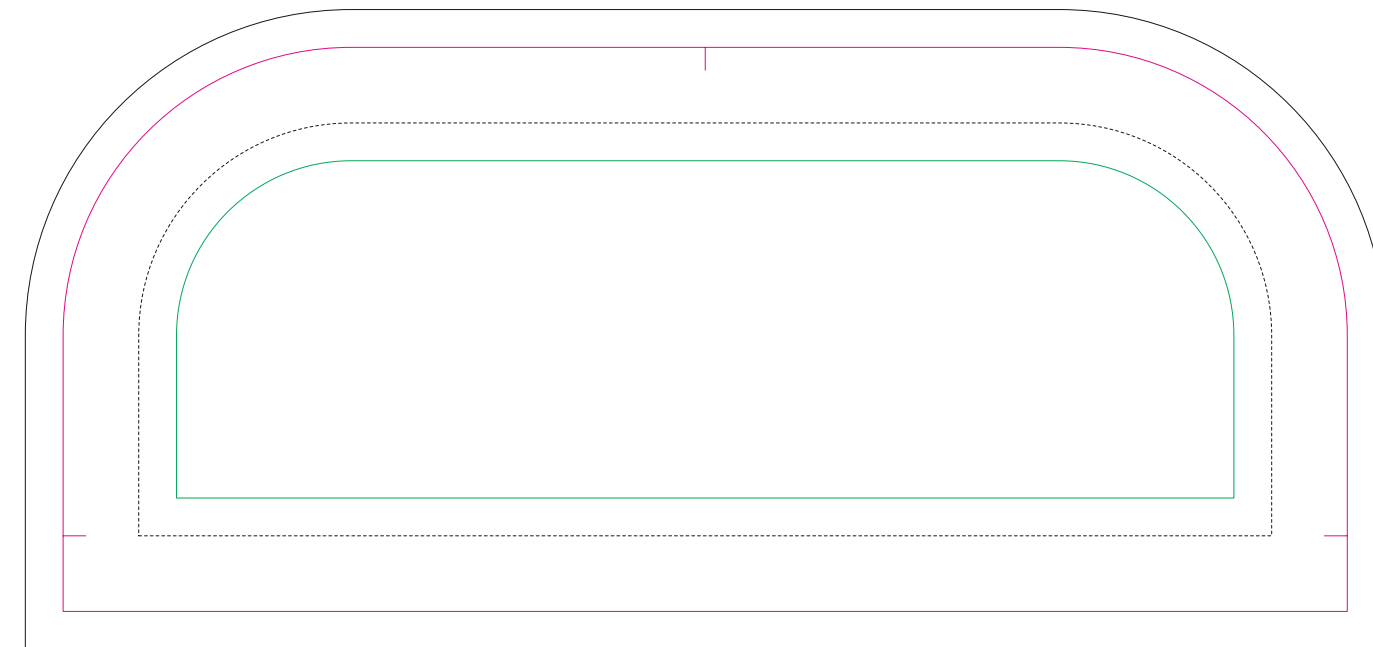

TOP POCKET

BOTTOM POCKET

BACK

BOTTOM GUSSET

- Margin
- Edge of product
- Bleed limit 5-5 mm (background must fill it)
- Seam

resolution: min. 300 DPI
colours: CMYK
formats: TIFF, PDF, EPS, AI, CDR

The green line indicates the area all non-background object-texts, logos, etc.
The pink outline the maximum size of graphic visible on the product.
The black line indicates the size of the required graphics including bleed.
The dash line indicates the point of the seam.