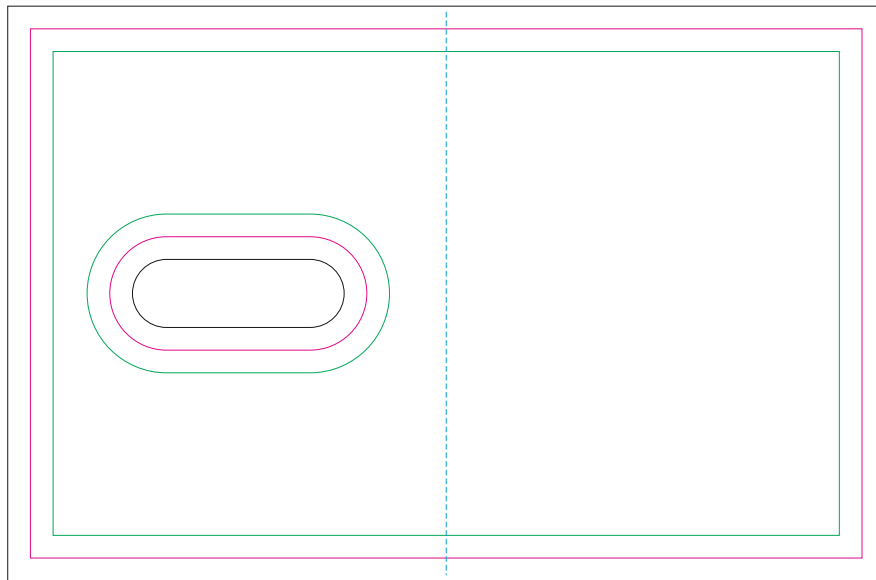

UV

——— Margin

——— Edge of product

——— Bleed limit 3-3 mm (background must fill it)

----- Fold line

resolution: min. 300DPI

colours: CMYK

formats: TIFF, PDF, EPS, AI, CDR

The green line indicates the area all non-background object - texts, logos, etc.

The pink outline the maximum size of graphic visible on the product.

The black line indicates the size of the required graphics including bleed.

DG

INSIDE

OUTSIDE

- Margin
- Edge of product
- Bleed limit 3-3 mm (background must fill it)
- Fold line

resolution: min. 300DPI

colours: CMYK

formats: TIFF, PDF, EPS, AI, CDR

The green line indicates the area all non-background object - texts, logos, etc.

The pink outline the maximum size of graphic visible on the product.

The black line indicates the size of the required graphics including bleed.