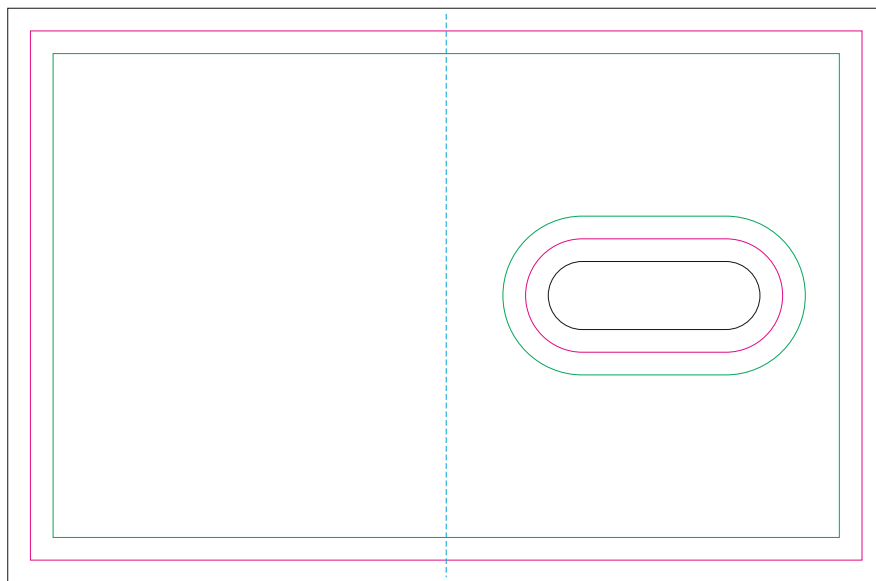

UV

——— Margin

——— Edge of product

——— Bleed limit 3-3 mm (background must fill it)

----- Fold line

resolution: min. 300DPI

colours: CMYK

formats: TIFF, PDF, EPS, AI, CDR

The green line indicates the area all non-background object - texts, logos, etc.

The pink outline the maximum size of graphic visible on the product.

The black line indicates the size of the required graphics including bleed.

DG

INSIDE

OUTSIDE

- Margin
- Edge of product
- Bleed limit 3-3 mm (background must fill it)
- Fold line

resolution: min. 300DPI

colours: CMYK

formats: TIFF, PDF, EPS, AI, CDR

The green line indicates the area all non-background object - texts, logos, etc.

The pink outline the maximum size of graphic visible on the product.

The black line indicates the size of the required graphics including bleed.