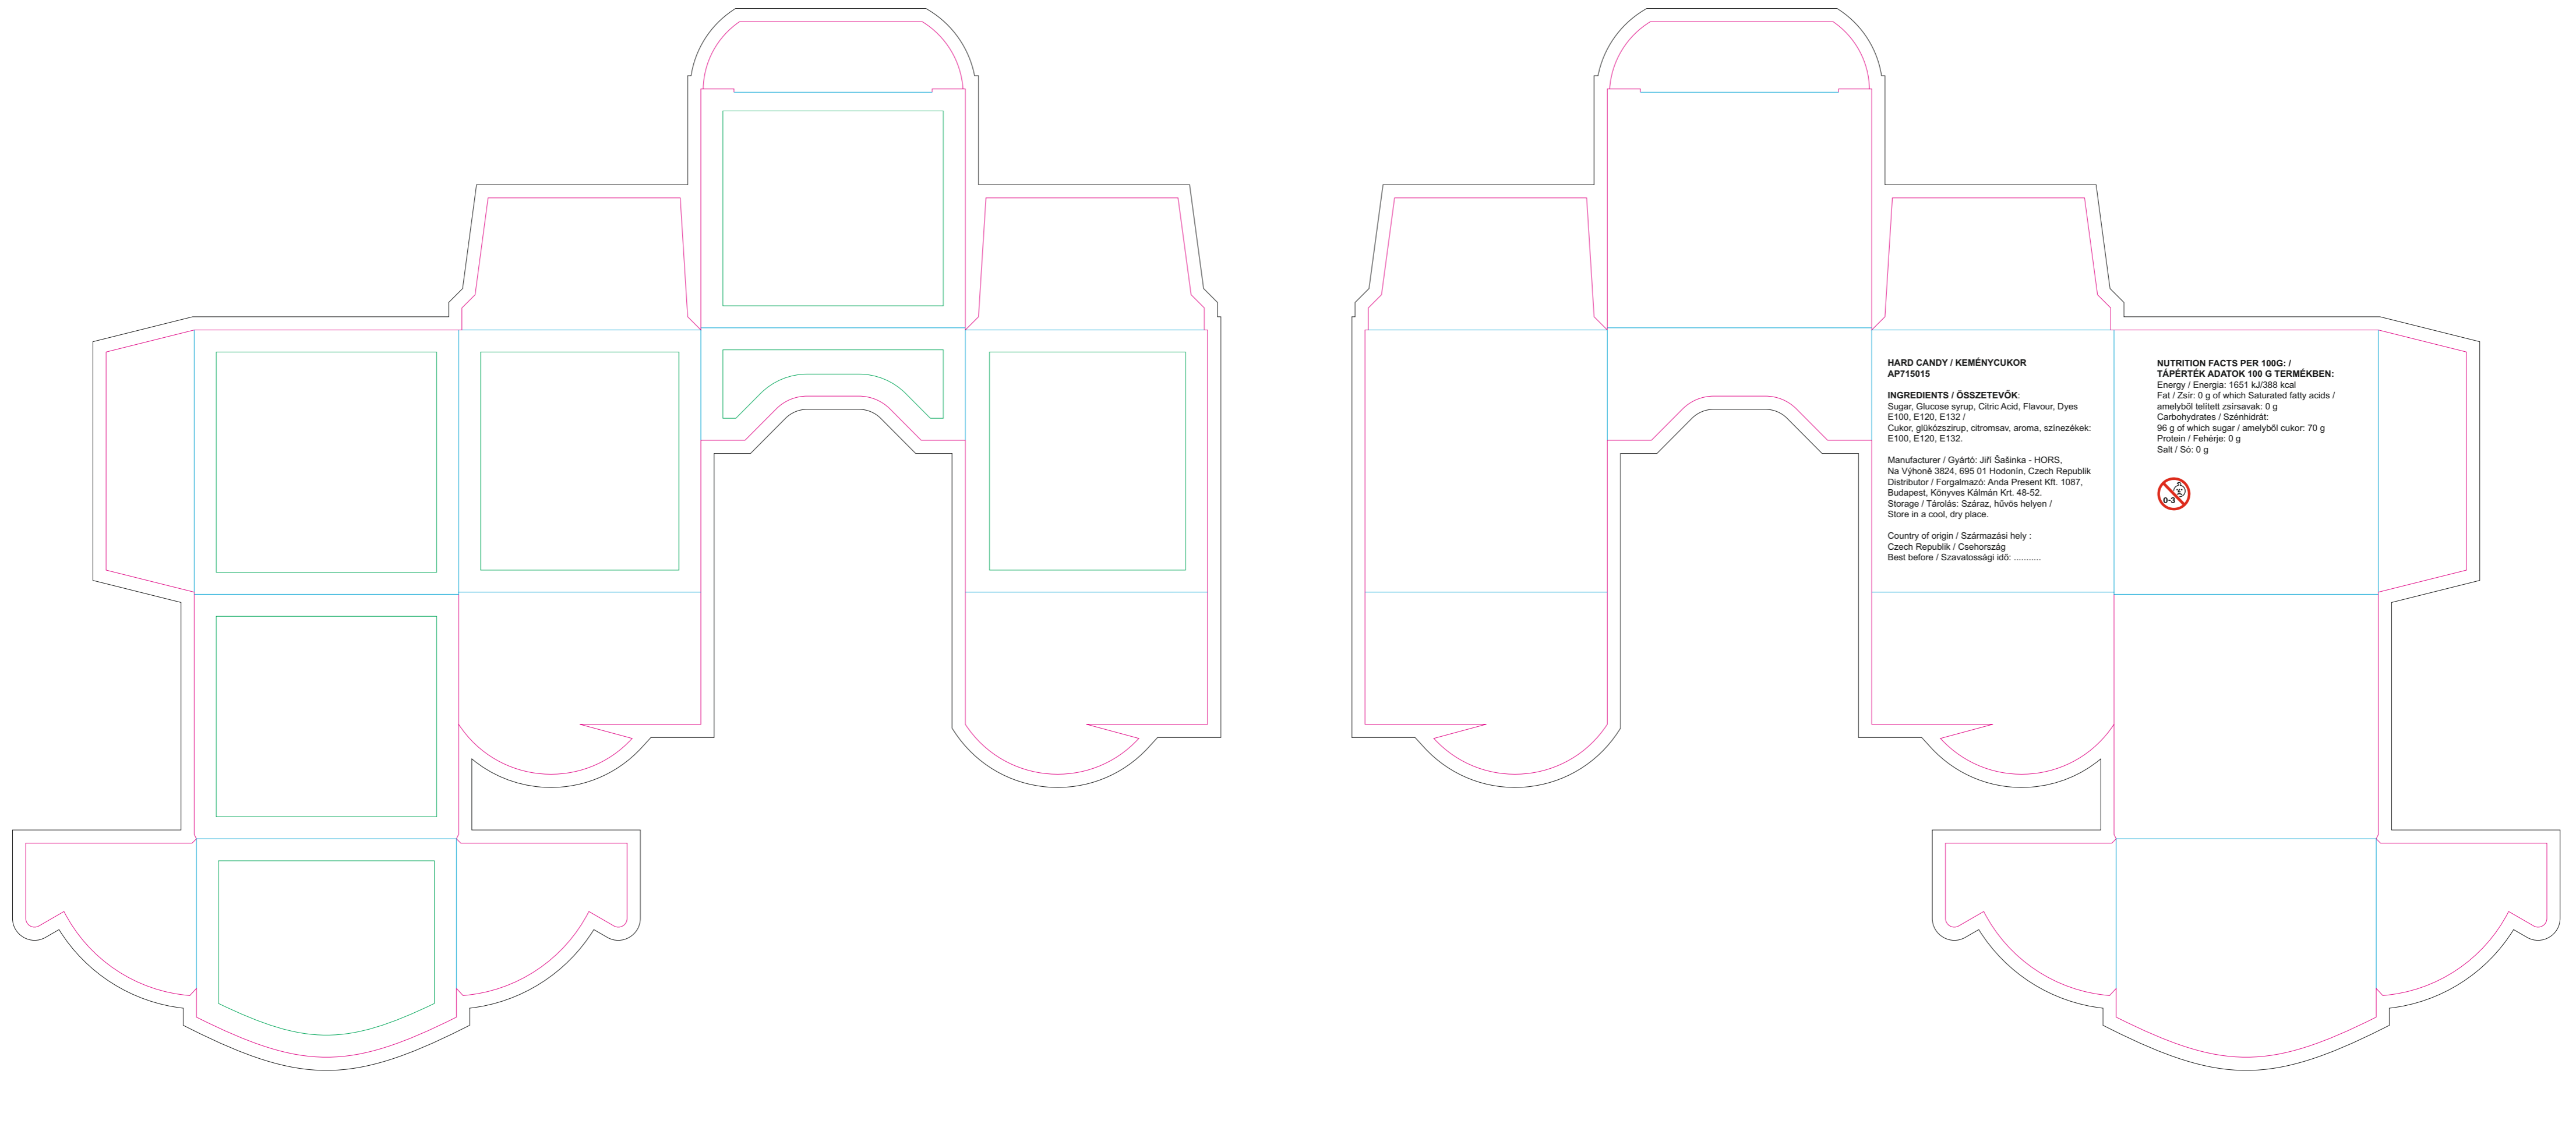

OUTSIDE

INSIDE

- Margin
Edge of product
Bleed limit 3-3 mm (background must fill it)
Fold line

resolution: min. 300 DPI
colours: CMYK
formats: TIFF, PDF, EPS, AI, CDR

The green line indicates the area all non-background object-texts, logos, etc.
The pink outline the maximum size of graphic visible on the product.
The black line indicates the size of the required graphics including bleed.
The blue line indicates the folding.

Table with 10 columns representing different countries: HU, DEU, ITA, FRA, NLD, CZE, POL, RON, SLK, NOR, SWE, DNK, FIN, GR, SI, BG, ES, PT. Each cell contains localized product information including ingredients, nutrition facts, and manufacturer details in the respective language.