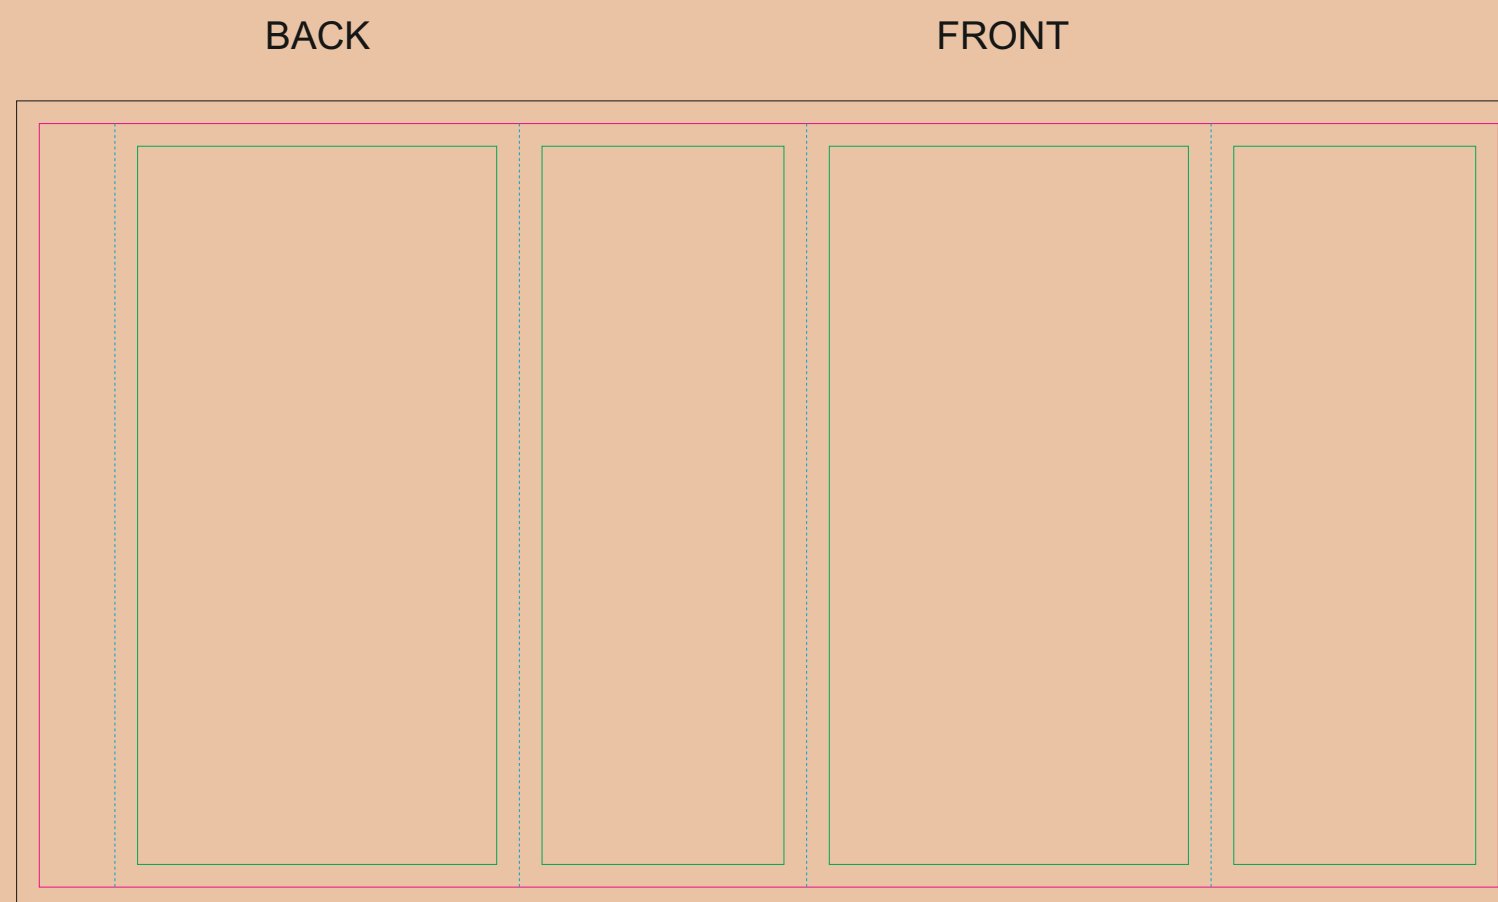

CRAFT Paper Sleeve

- Margin
- Edge of product
- Bleed limit 3-3 mm (background must fill it)
- - - - - Fold line

resolution: min. 300 DPI
colours: CMYK
formats: TIFF, PDF, EPS, AI, CDR

The green line indicates the area all non-background object-texts, logos, etc.
The pink outline the maximum size of graphic visible on the product.
The black line indicates the size of the required graphics including bleed.
The blue line indicates the folding.