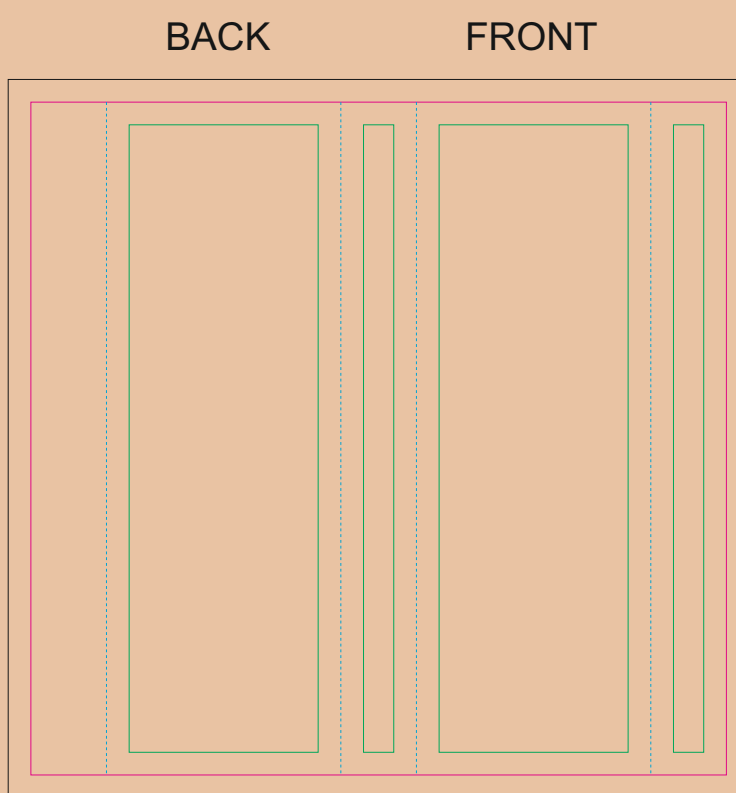

CRAFT Paper Sleeve

- Margin
- Edge of product
- Bleed limit 3-3 mm (background must fill it)
- - - - - Fold line

resolution: min. 300 DPI
colours: CMYK
formats: TIFF, PDF, EPS, AI, CDR

The green line indicates the area all non-background object-texts, logos, etc.
The pink outline the maximum size of graphic visible on the product.
The black line indicates the size of the required graphics including bleed.
The blue line indicates the folding.